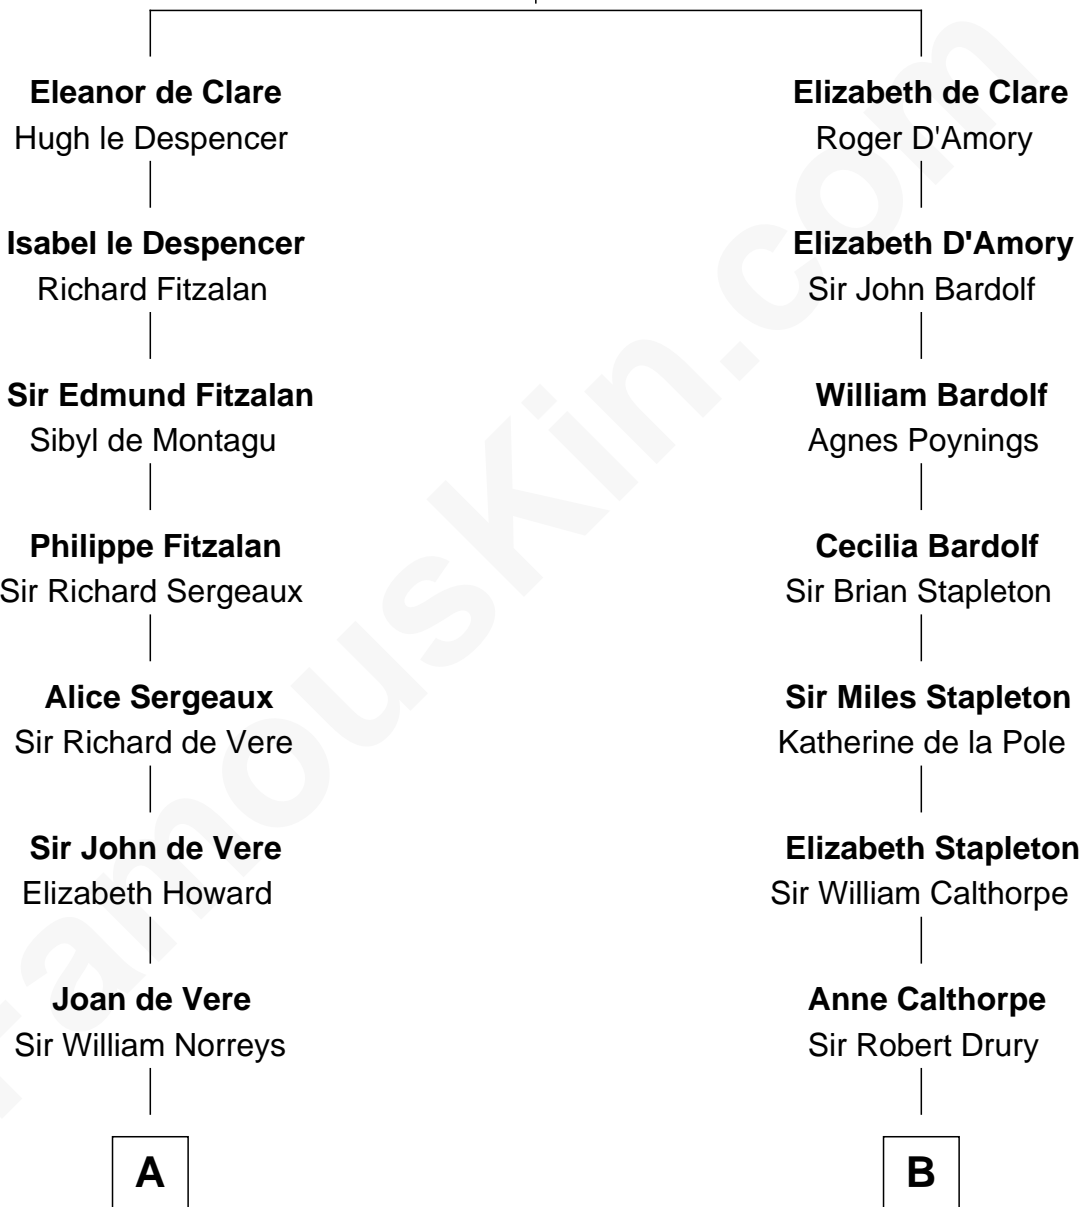

**FamousKin.com**  
**Relationship Chart of**  
**James Russell Lowell**  
*American "Fireside" Poet*

12th cousin 6 times removed of

**Rev. George Burroughs**  
*Executed for Witchcraft, Salem 1692*

**Sir Gilbert de Clare**  
 Joan of Acre