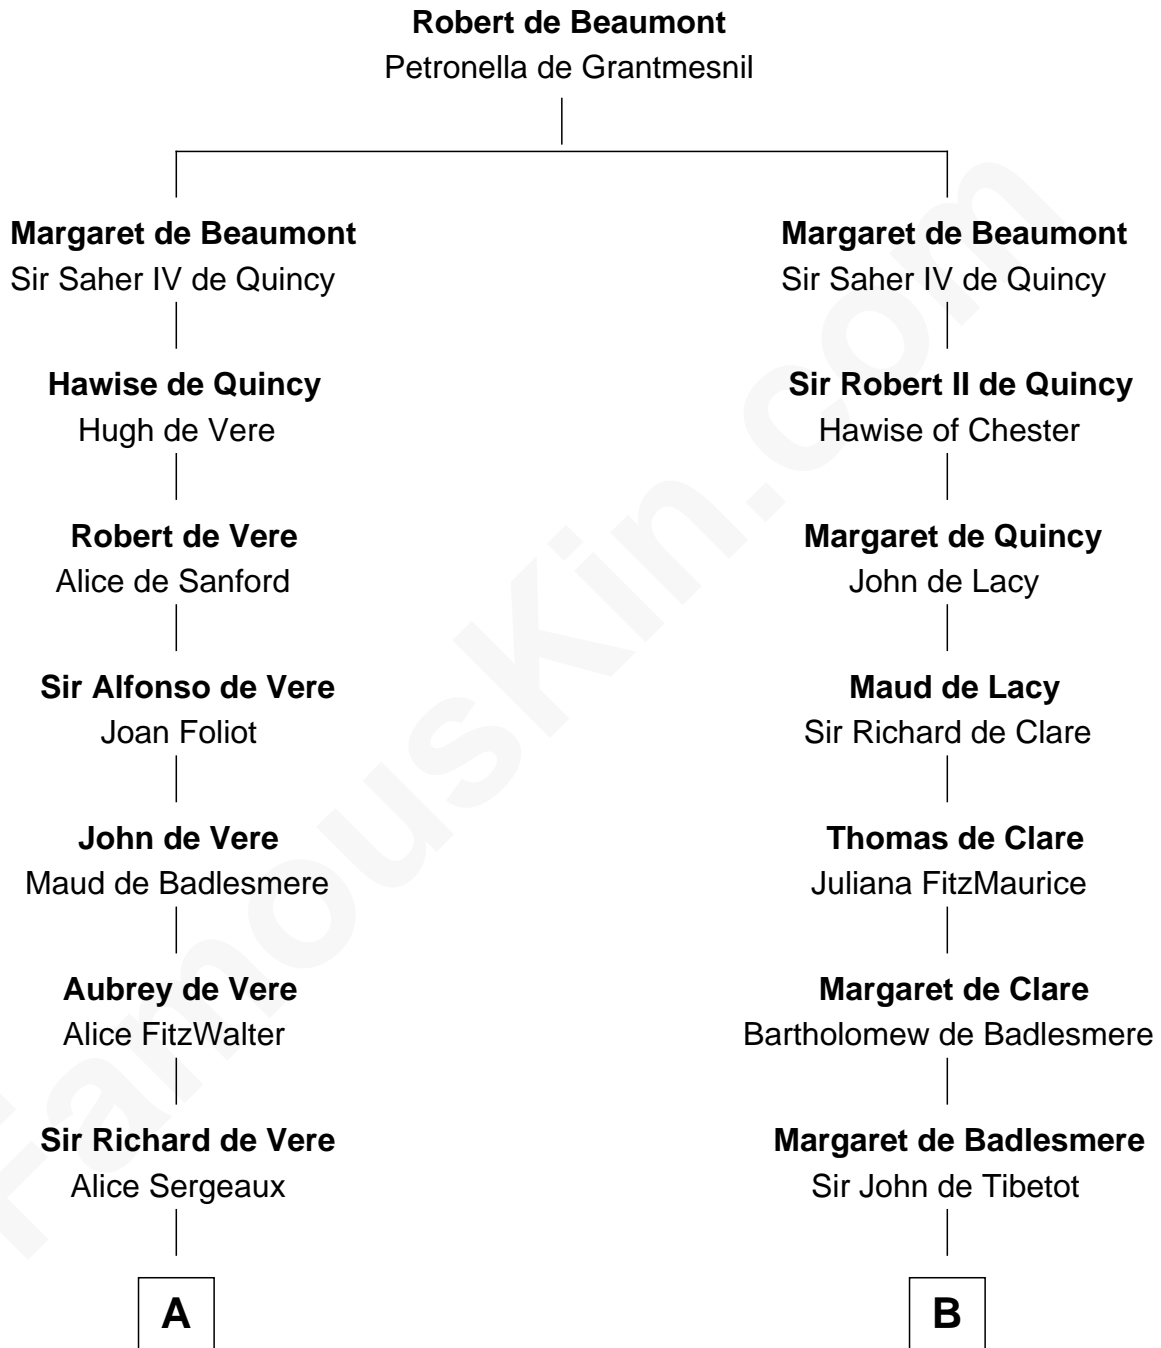

FamousKin.com
Relationship Chart of
James Russell Lowell
American "Fireside" Poet

17th cousin 3 times removed of

Rev. George Burroughs
Executed for Witchcraft, Salem 1692

C

—
Sarah Champney

Rev. John Lowell