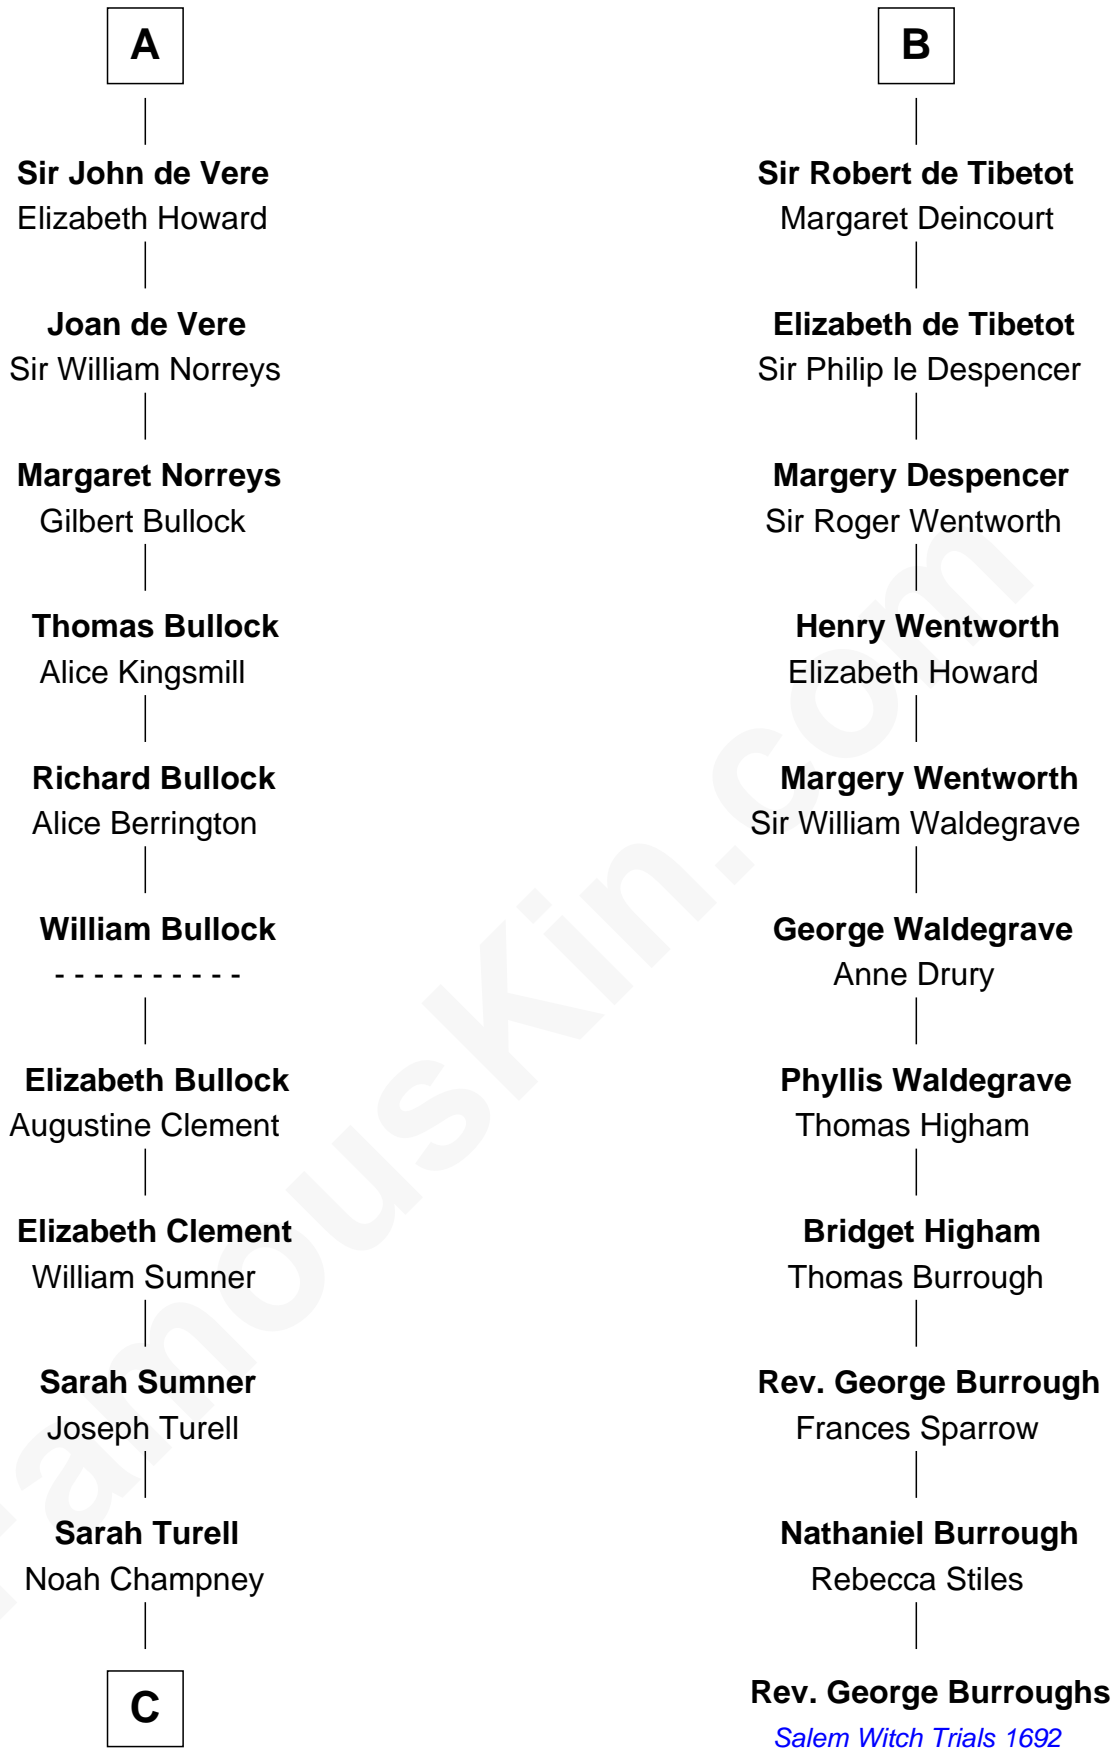

FamousKin.com
Relationship Chart of
James Russell Lowell
American "Fireside" Poet

17th cousin 3 times removed of

Rev. George Burroughs
Executed for Witchcraft, Salem 1692

C

—
Sarah Champney

Rev. John Lowell