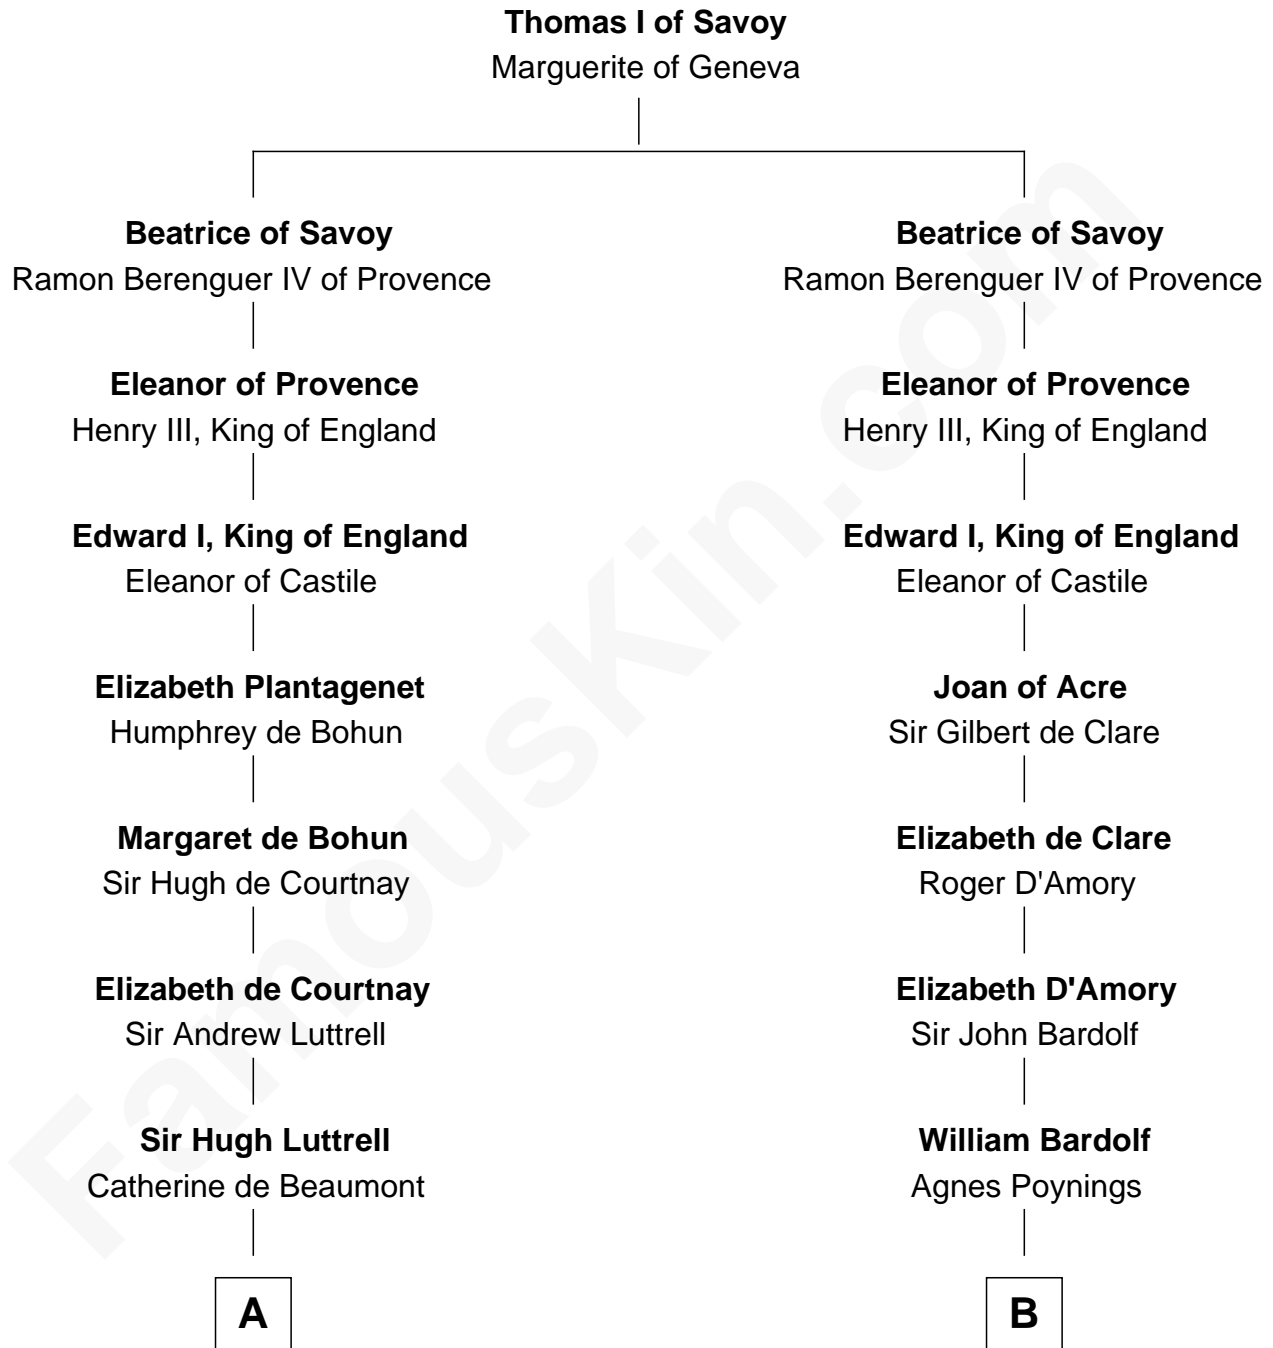

FamousKin.com Relationship Chart of

James Russell Lowell

American "Fireside" Poet

16th cousin 4 times removed of

Rev. George Burroughs

Executed for Witchcraft, Salem 1692

C

—
Rev. John Lowell