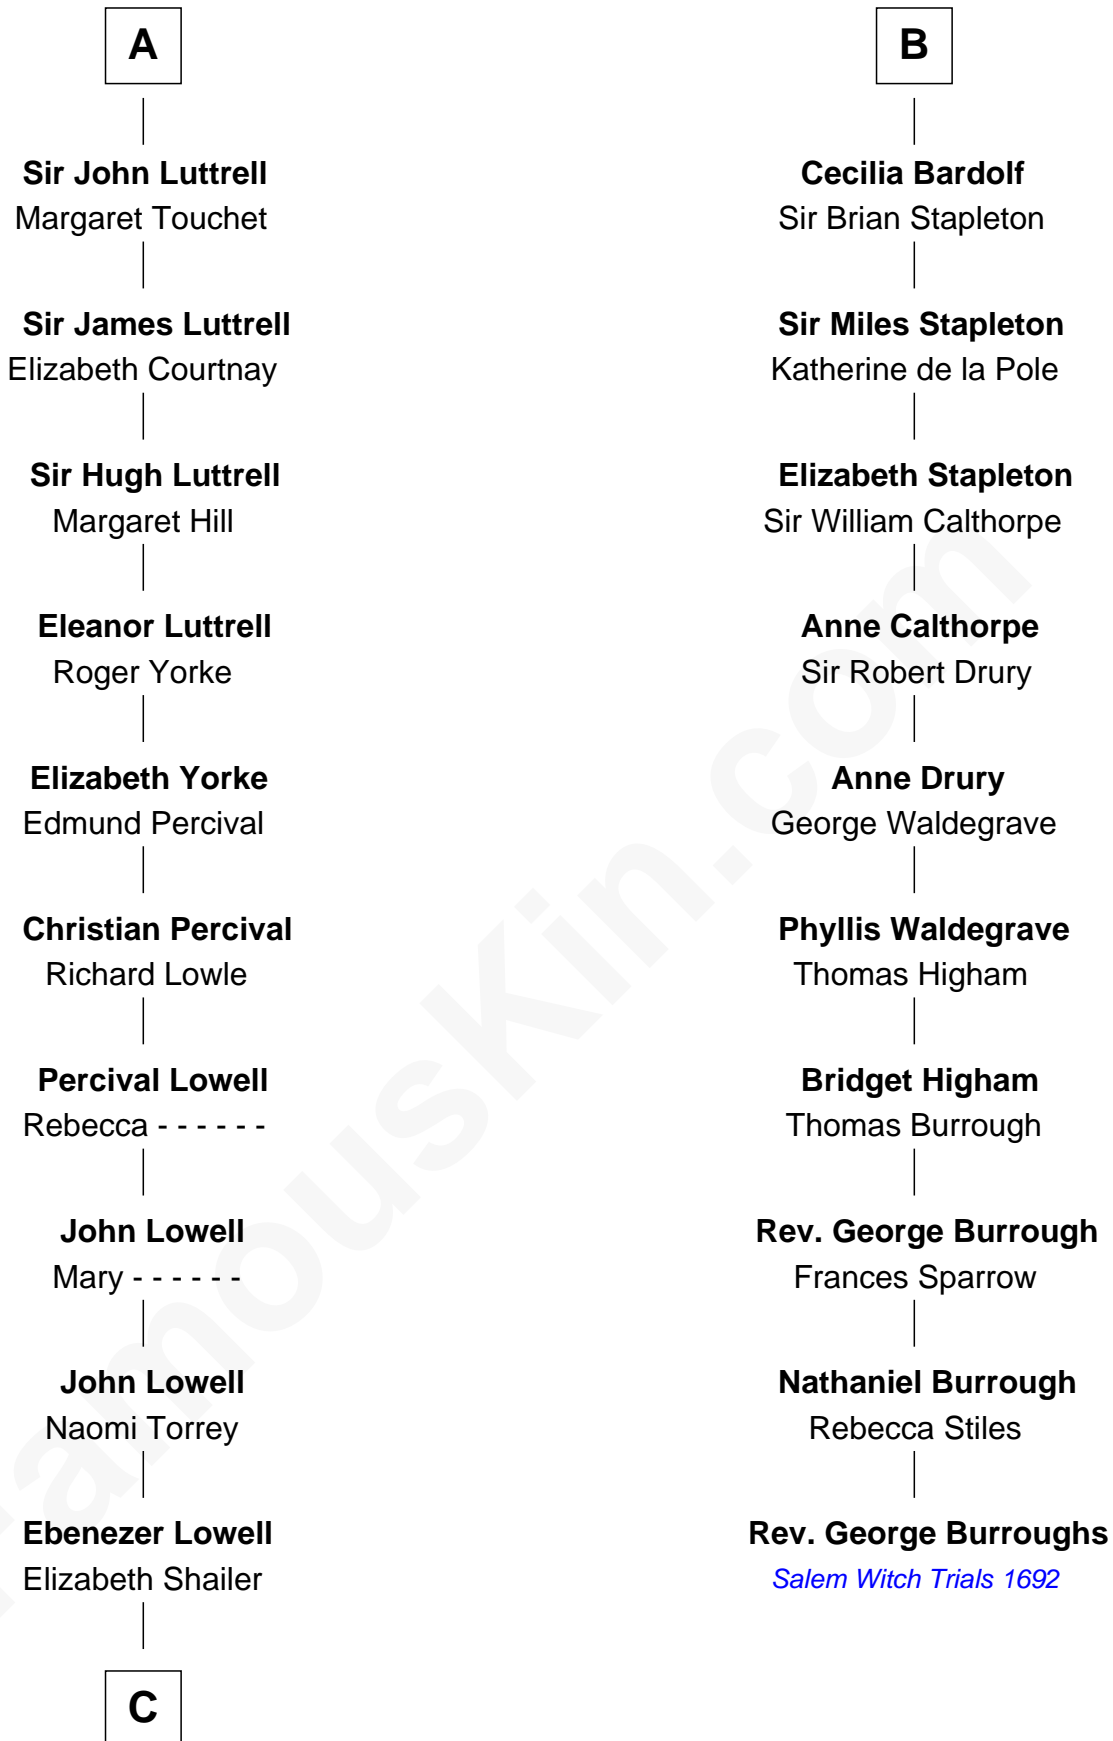

FamousKin.com
Relationship Chart of
James Russell Lowell
American "Fireside" Poet

16th cousin 4 times removed of

Rev. George Burroughs
Executed for Witchcraft, Salem 1692

C

—
Rev. John Lowell

Sarah Champney