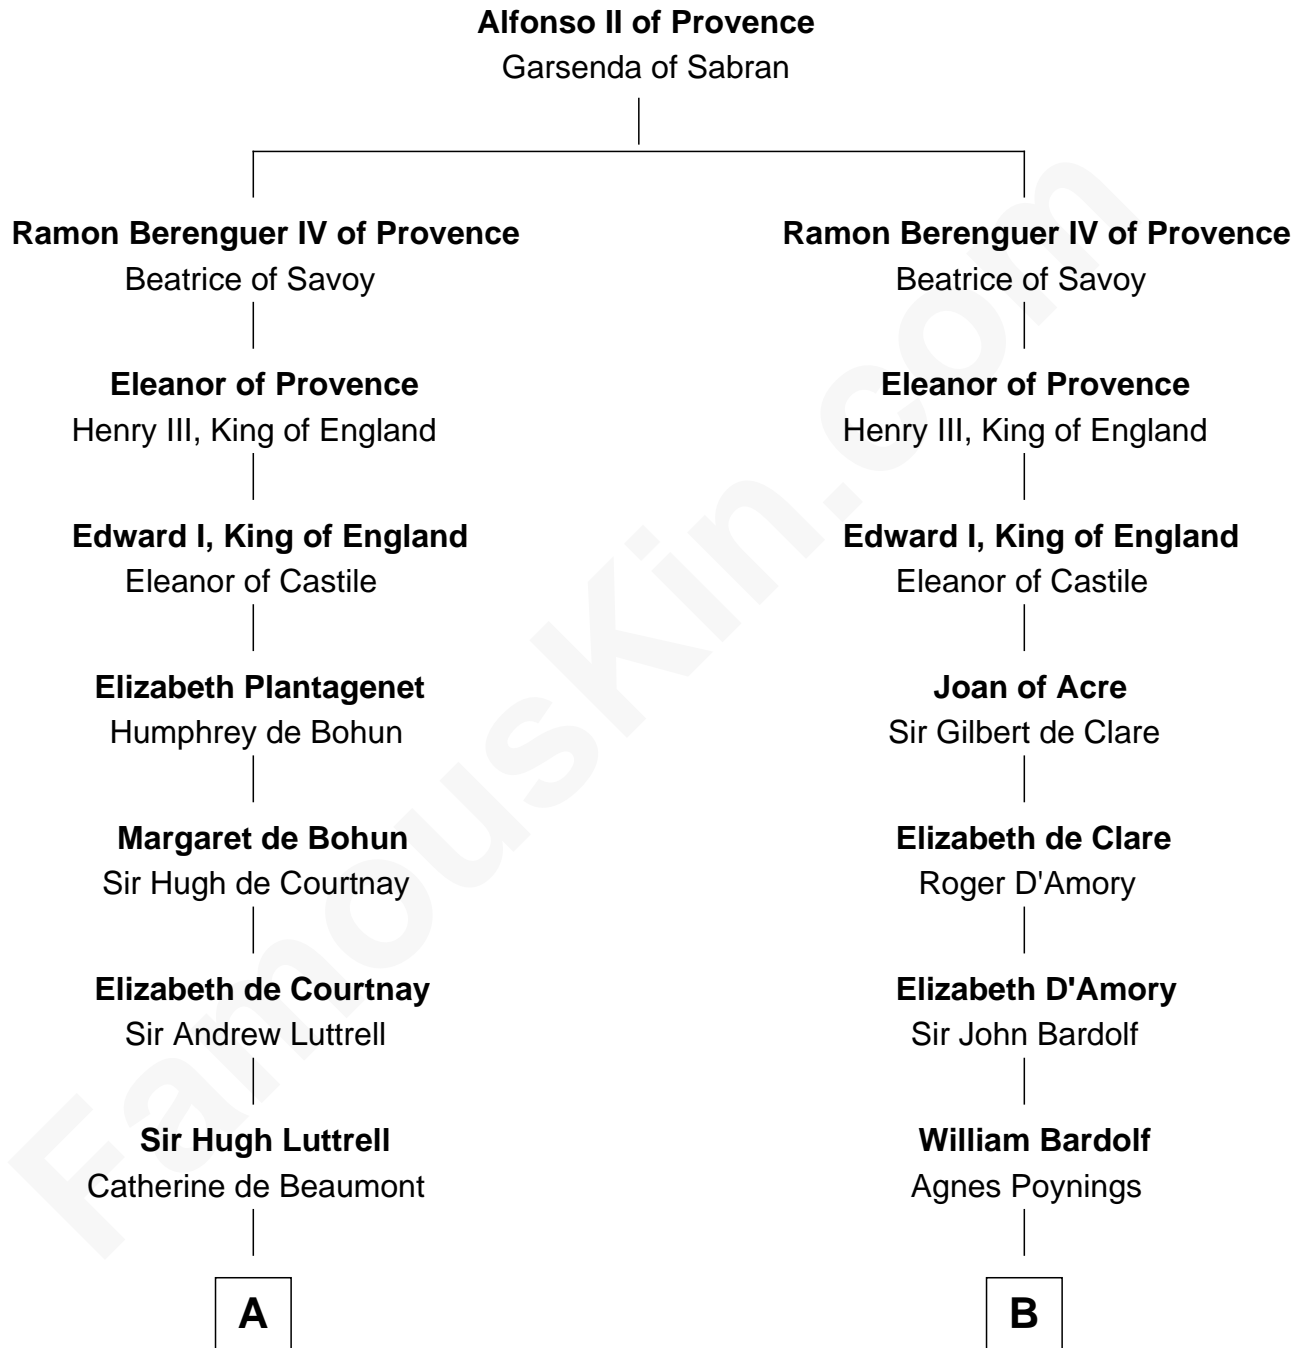

FamousKin.com
Relationship Chart of
James Russell Lowell
American "Fireside" Poet

16th cousin 4 times removed of

Rev. George Burroughs
Executed for Witchcraft, Salem 1692

C

—
Rev. John Lowell

Sarah Champney