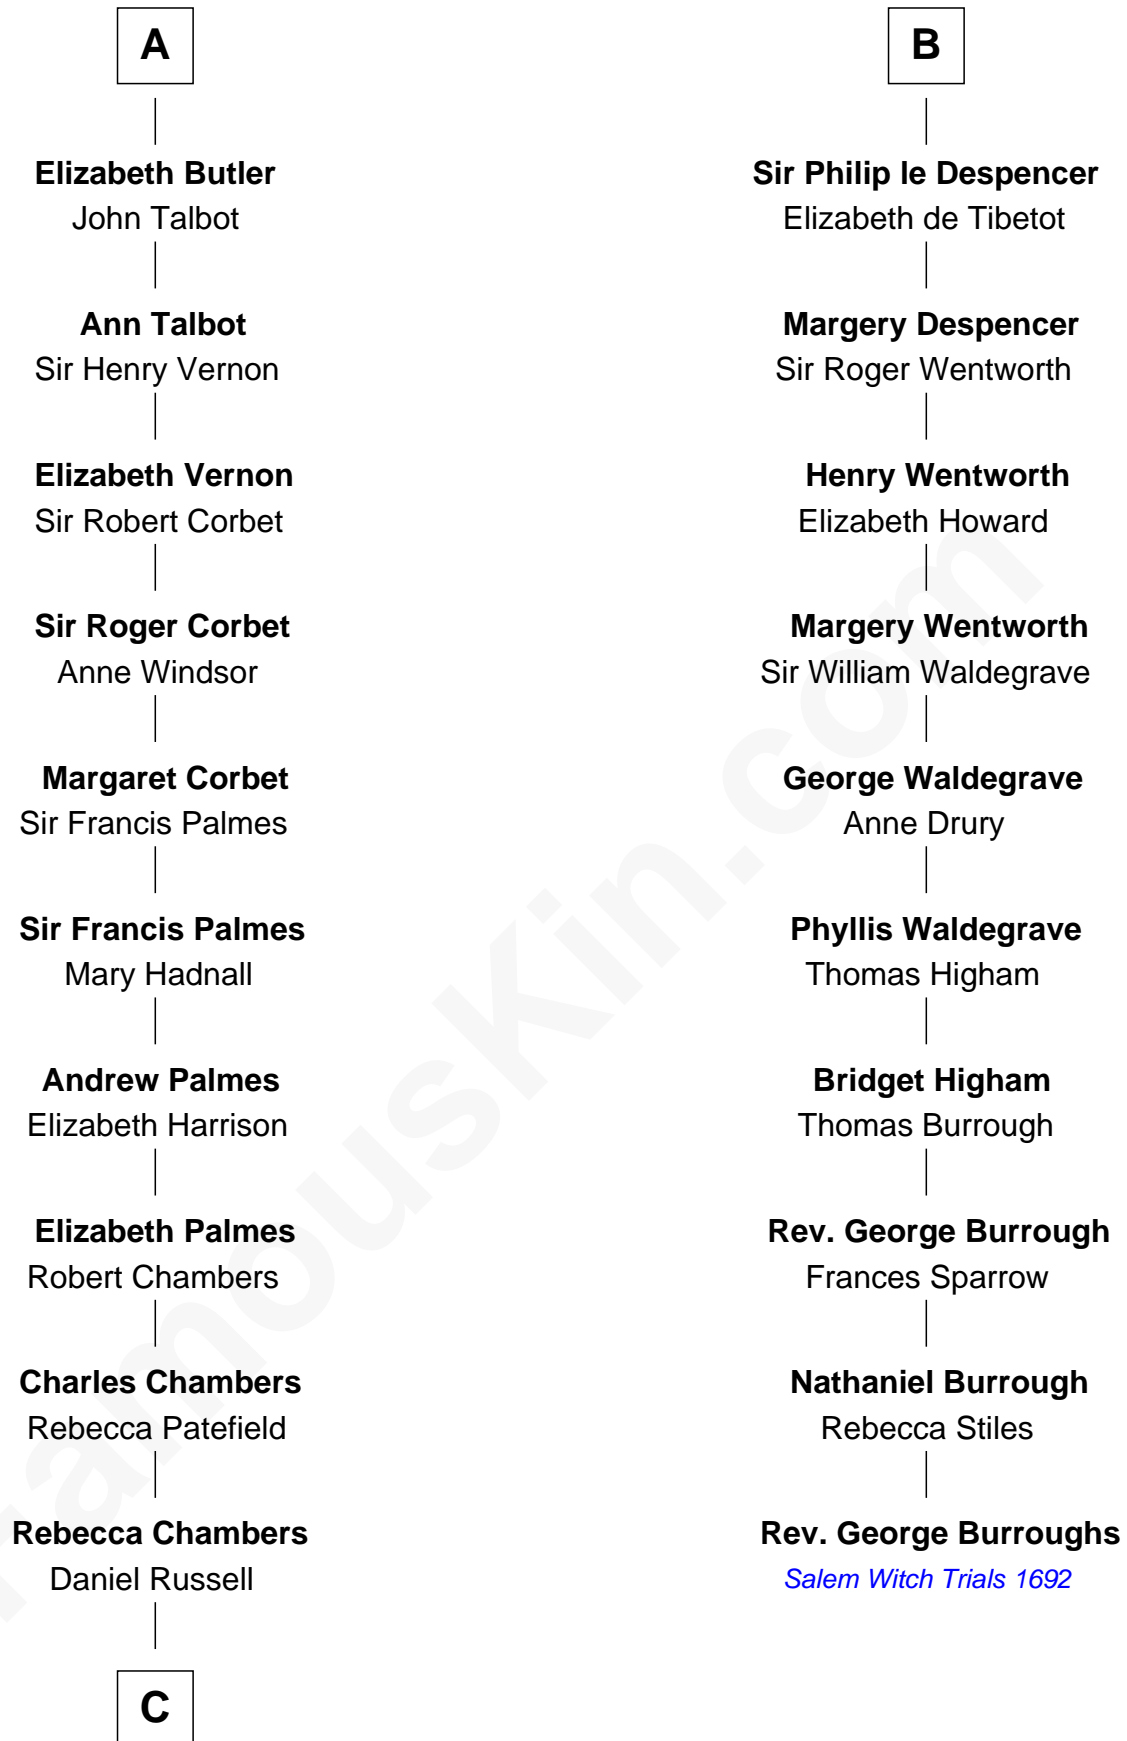

**FamousKin.com**  
**Relationship Chart of**  
**James Russell Lowell**  
*American "Fireside" Poet*

**16th cousin 4 times removed of**  
**Rev. George Burroughs**  
*Executed for Witchcraft, Salem 1692*