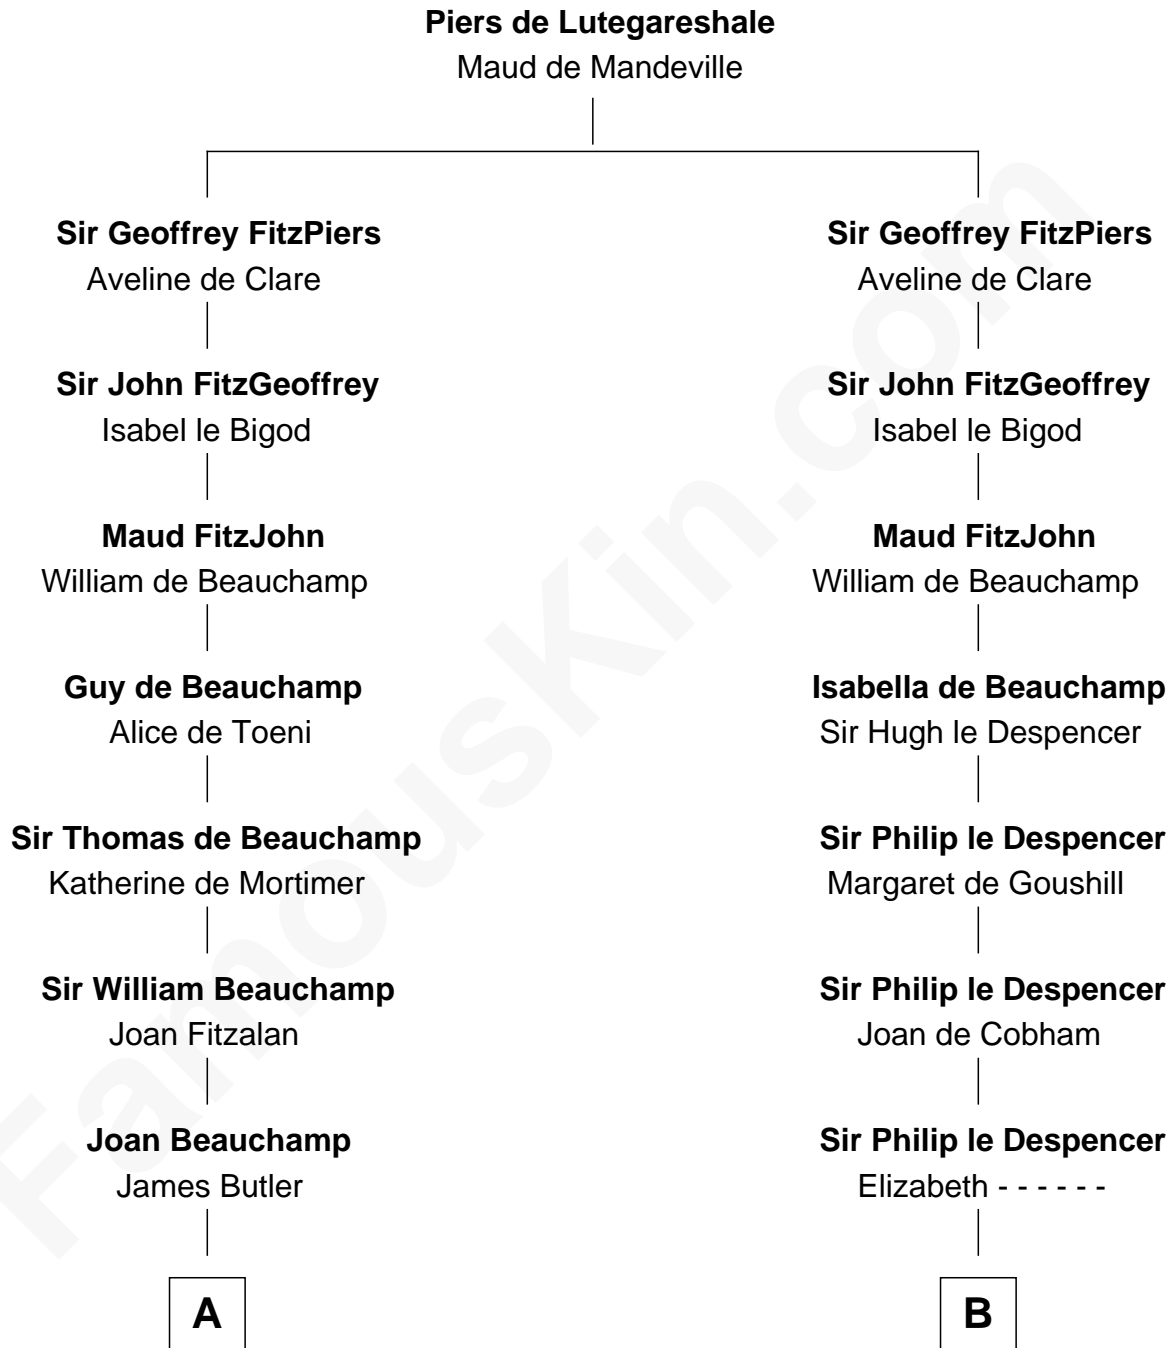

**FamousKin.com**  
**Relationship Chart of**  
**James Russell Lowell**  
*American "Fireside" Poet*

**16th cousin 4 times removed of**  
**Rev. George Burroughs**  
*Executed for Witchcraft, Salem 1692*

**C**

James Russell  
Katharine Graves

Rebecca Russell  
John Lowell

Rev. Charles Lowell  
Harriet Brackett Spence

James Russell Lowell  
*American "Fireside" Poet*

FamousKin.com