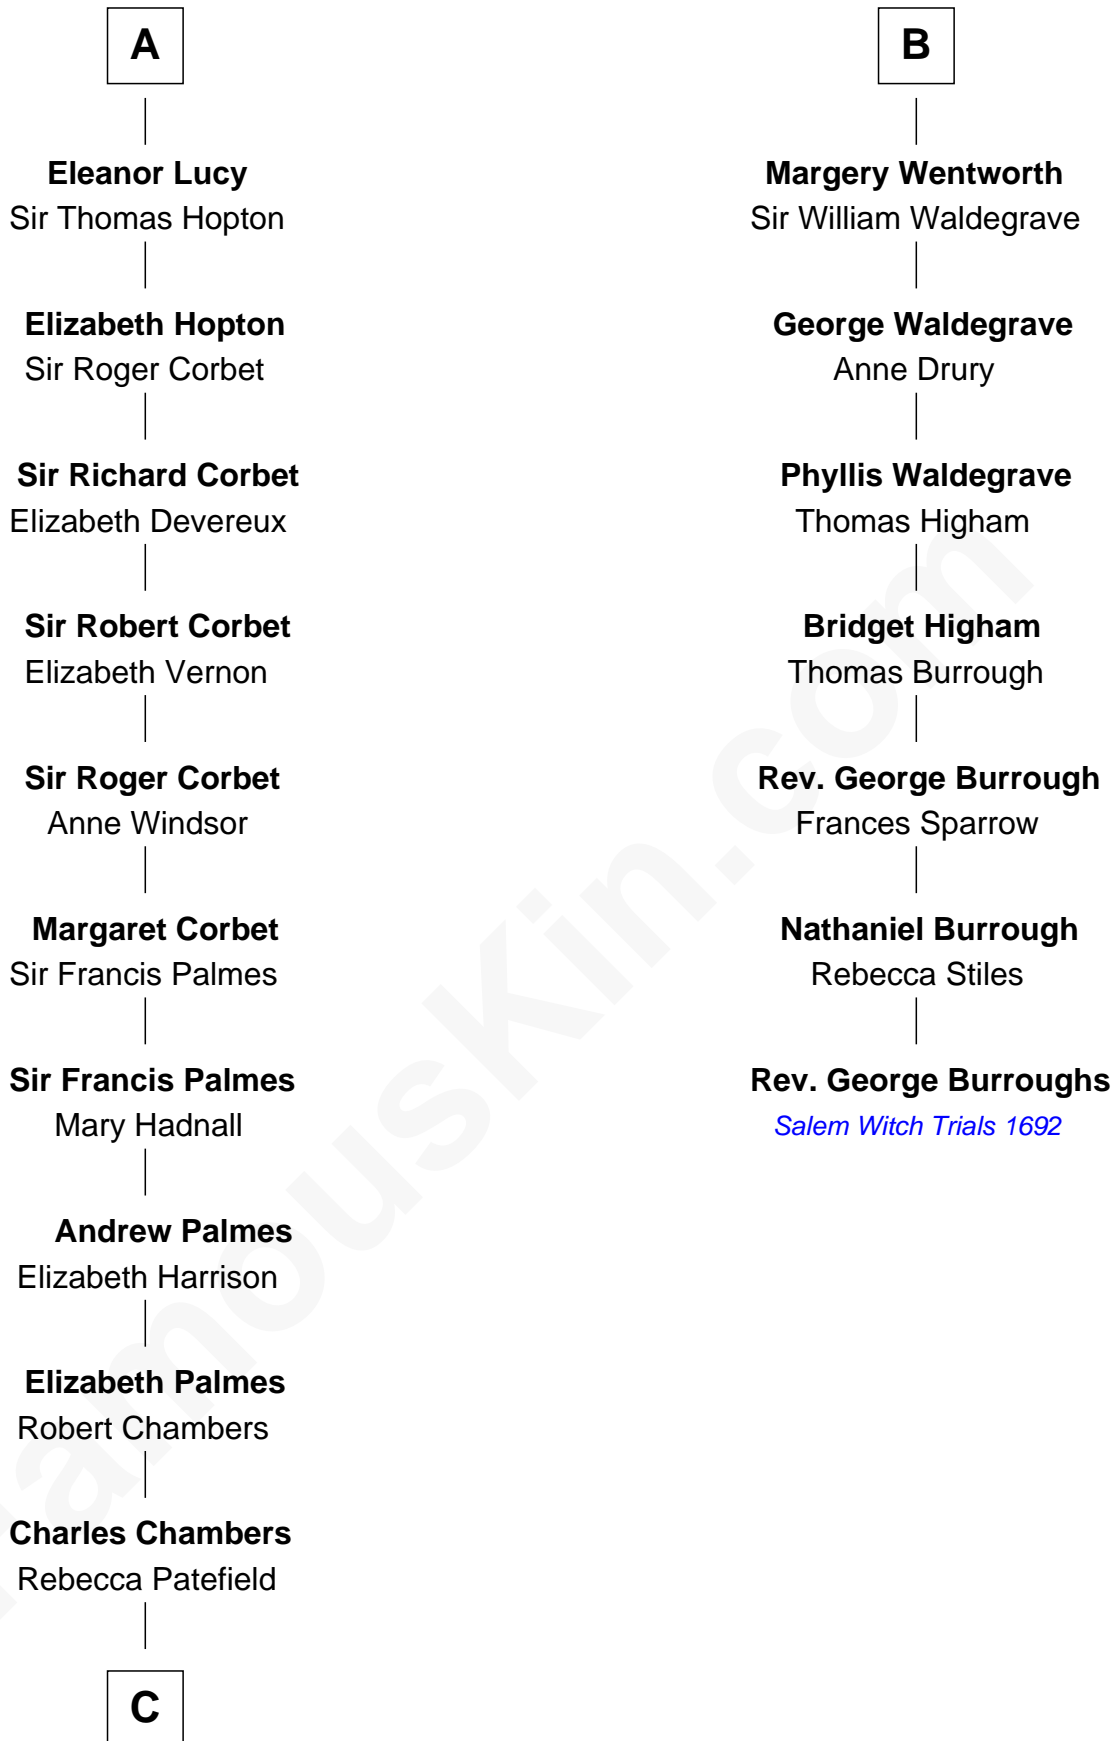

FamousKin.com
Relationship Chart of
James Russell Lowell
American "Fireside" Poet

13th cousin 8 times removed of
Rev. George Burroughs
Executed for Witchcraft, Salem 1692

C

—
Rebecca Chambers

Daniel Russell