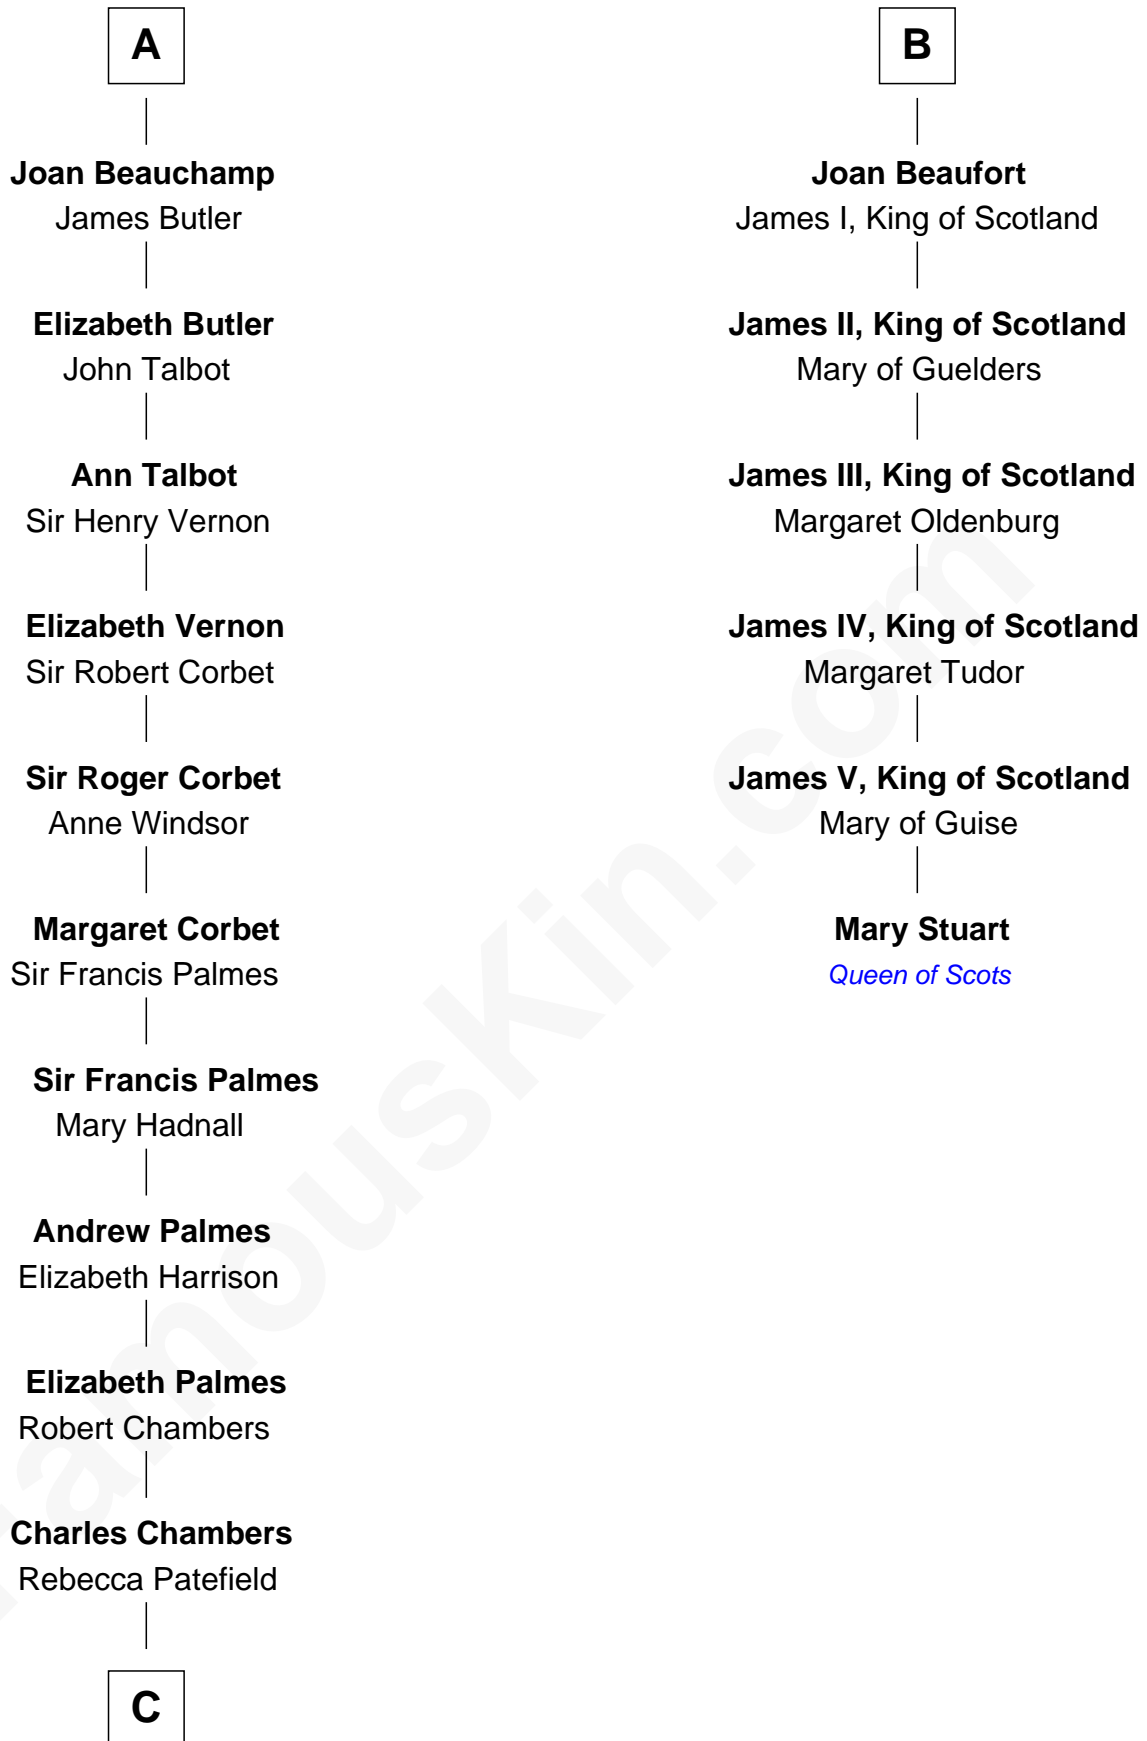

**FamousKin.com**  
**Relationship Chart of**  
**James Russell Lowell**  
*American "Fireside" Poet*

12th cousin 9 times removed of

**Mary Stuart**  
*Queen of Scots*

**Philip of Swabia**  
 Irene Angelina

**Marie of Hohenstaufen**  
 Henry II, Duke of Brabant

**Matilda of Brabant**  
 Robert I, Count of Artois

**Blanche of Artois**  
 Edmund Plantagenet

**Henry Plantagenet**  
 Maud de Chaworth

**Eleanor Plantagenet**  
 Richard Fitzalan

**Sir Richard Fitzalan**  
 Elizabeth de Bohun

**Joan Fitzalan**  
 Sir William Beauchamp

**A**

**Marie of Hohenstaufen**  
 Henry II, Duke of Brabant

**Matilda of Brabant**  
 Robert I, Count of Artois

**Blanche of Artois**  
 Edmund Plantagenet

**Henry Plantagenet**  
 Maud de Chaworth

**Eleanor Plantagenet**  
 Richard Fitzalan

**Alice Fitzalan**  
 Sir Thomas de Holand

**Margaret de Holand**  
 Sir John Beaufort

**B**

**C**

Rebecca Chambers

Daniel Russell