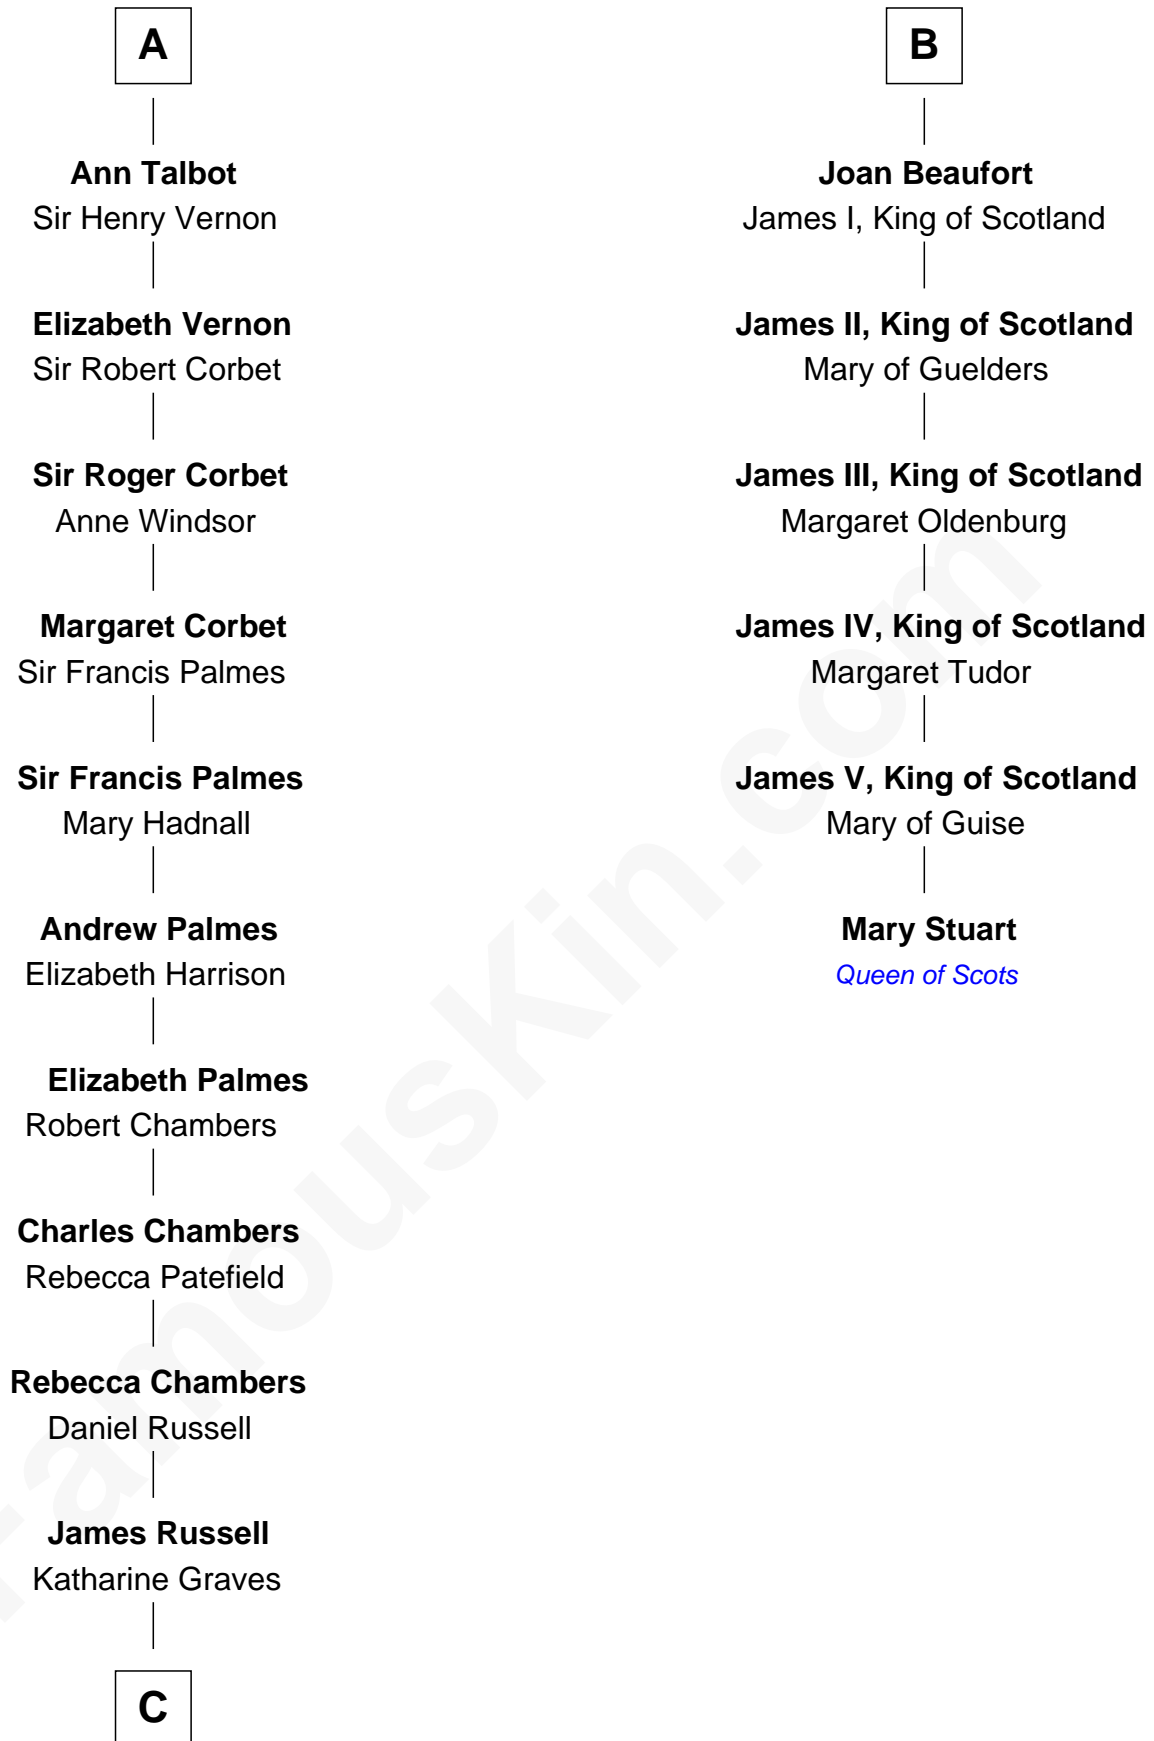

**FamousKin.com**  
**Relationship Chart of**  
**James Russell Lowell**  
*American "Fireside" Poet*

12th cousin 7 times removed of

**Mary Stuart**  
*Queen of Scots*

**C**

—  
**Rebecca Russell**

John Lowell