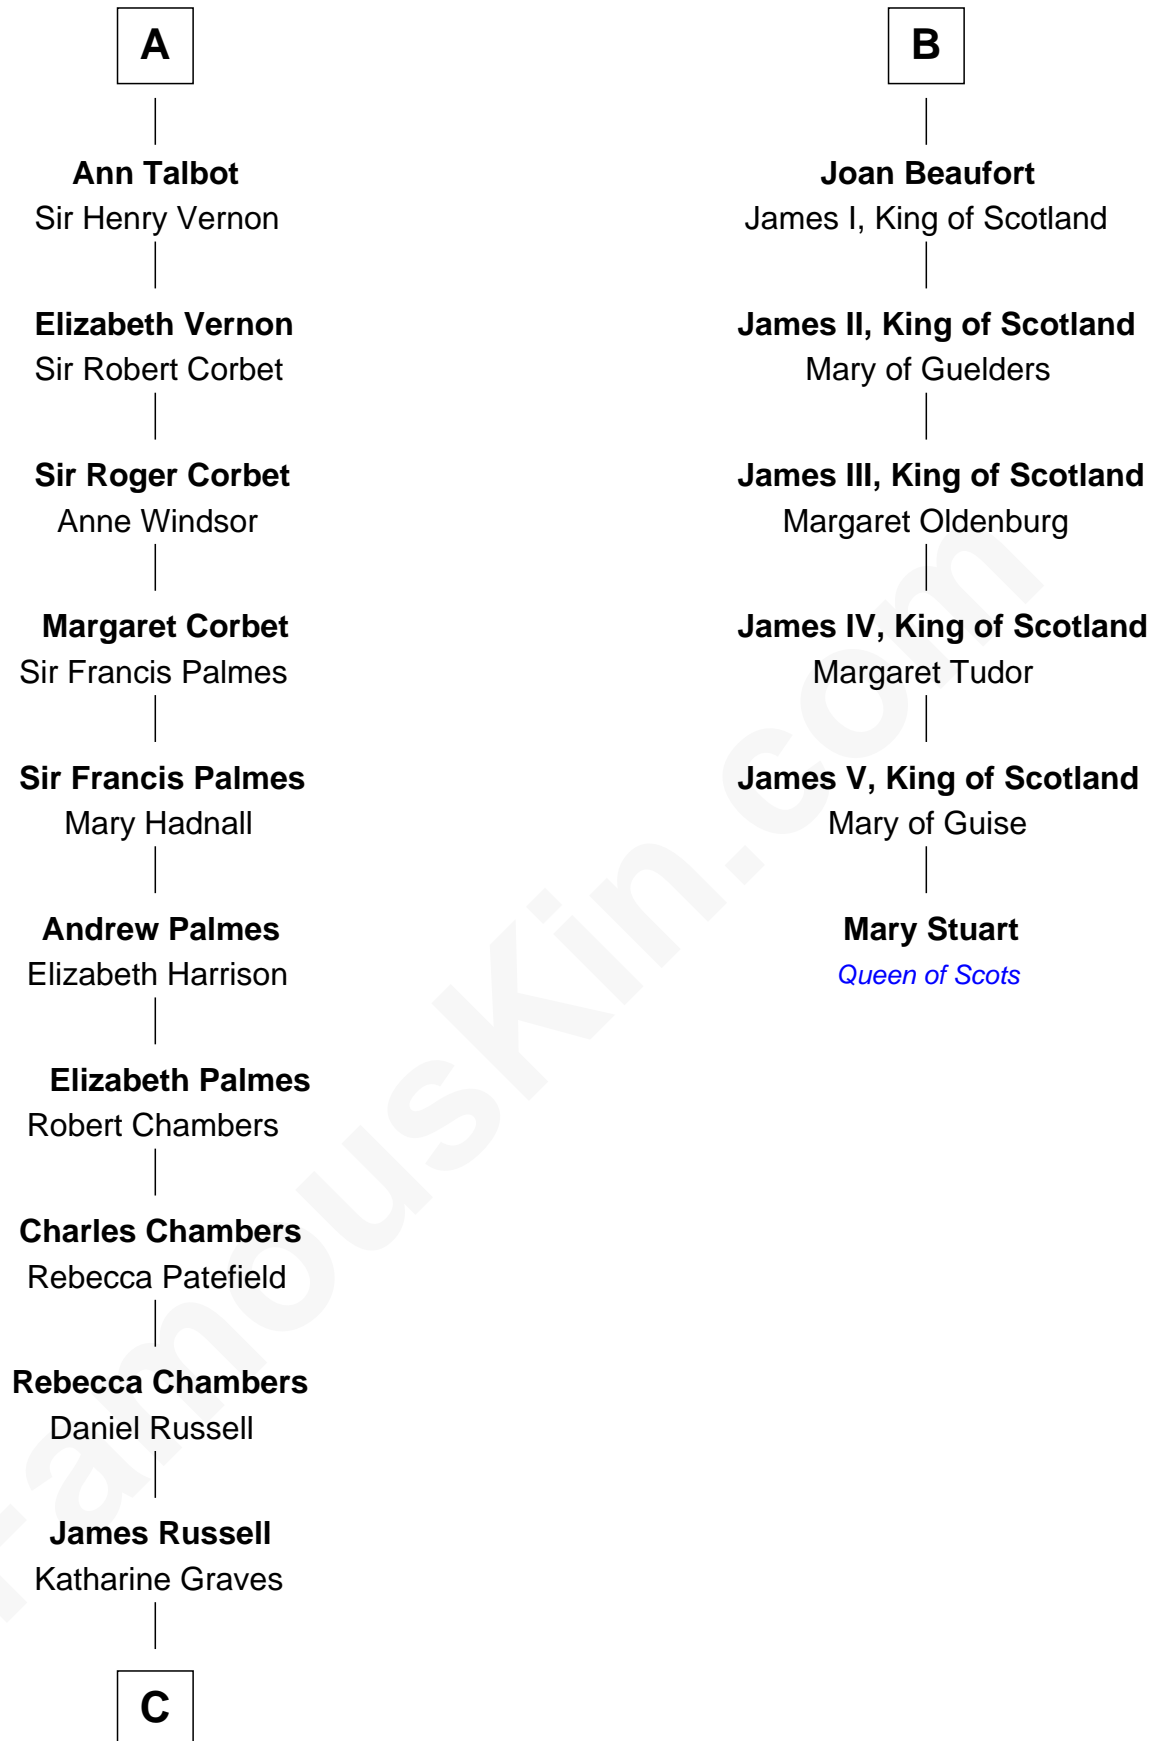

FamousKin.com
Relationship Chart of
James Russell Lowell
American "Fireside" Poet

12th cousin 7 times removed of

Mary Stuart
Queen of Scots

C

—
Rebecca Russell

John Lowell

—
Rev. Charles Lowell
Harriet Brackett Spence

—
James Russell Lowell
American "Fireside" Poet

FamousKin.com