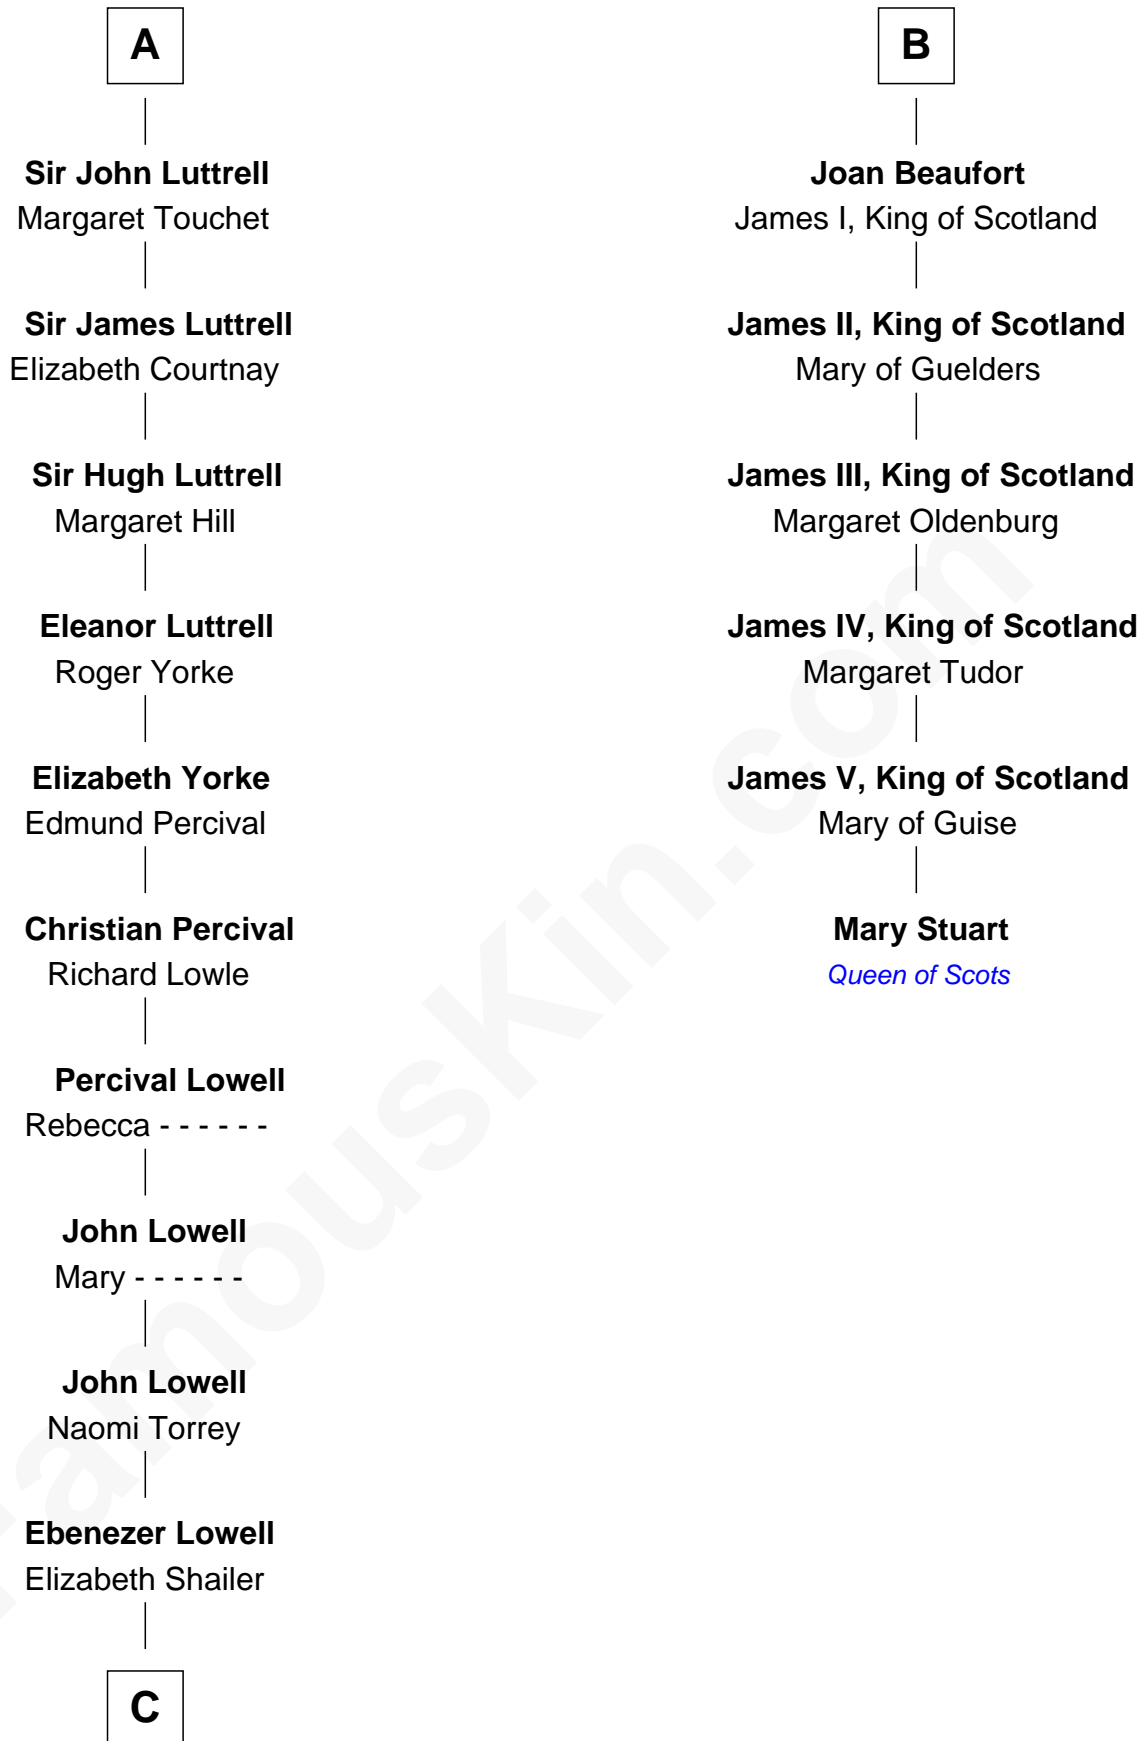

FamousKin.com
Relationship Chart of
James Russell Lowell
American "Fireside" Poet

12th cousin 8 times removed of

Mary Stuart
Queen of Scots

Henry II, King of England
 Eleanor of Aquitaine

C

—
Rev. John Lowell