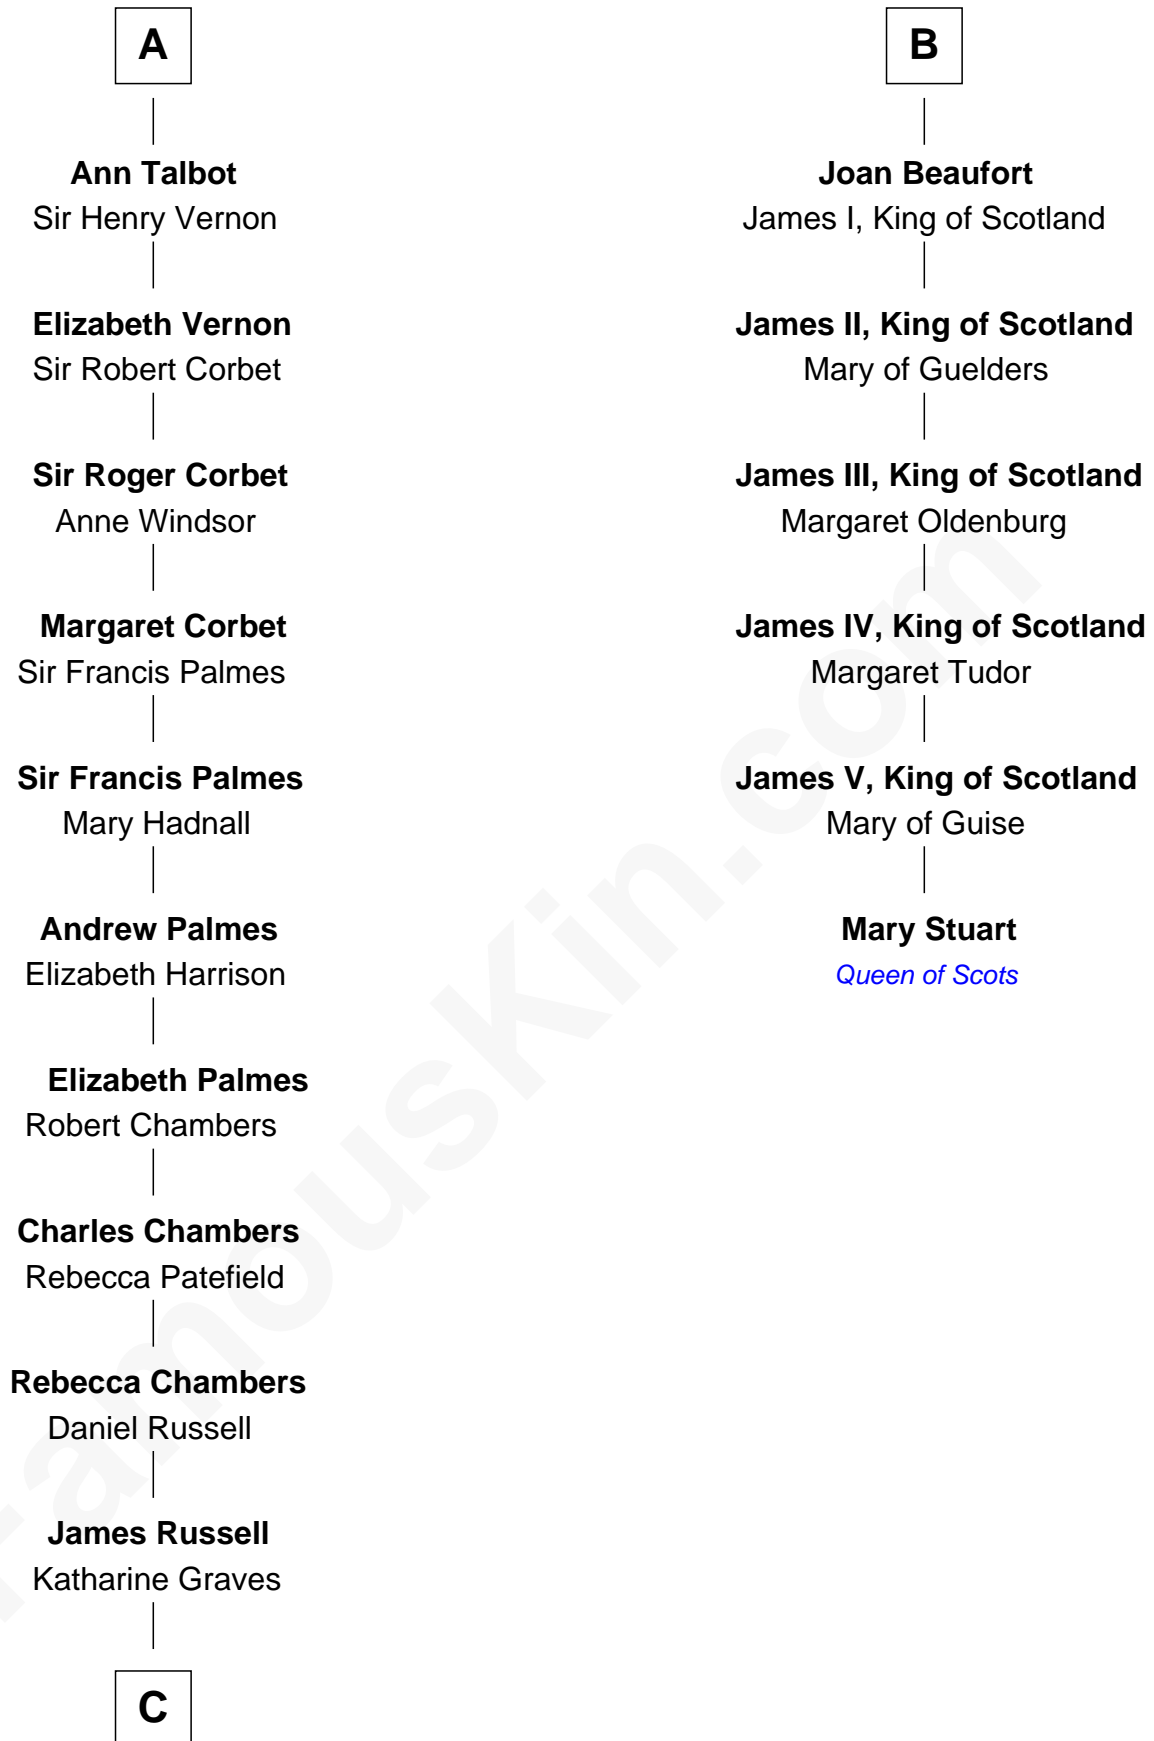

## Relationship Chart of

### James Russell Lowell

American "Fireside" Poet

12th cousin 7 times removed of

**Mary Stuart**  
Queen of Scots

**C**

—  
**Rebecca Russell**

John Lowell

—  
**Rev. Charles Lowell**  
Harriet Brackett Spence

—  
**James Russell Lowell**  
*American "Fireside" Poet*

FamousKin.com