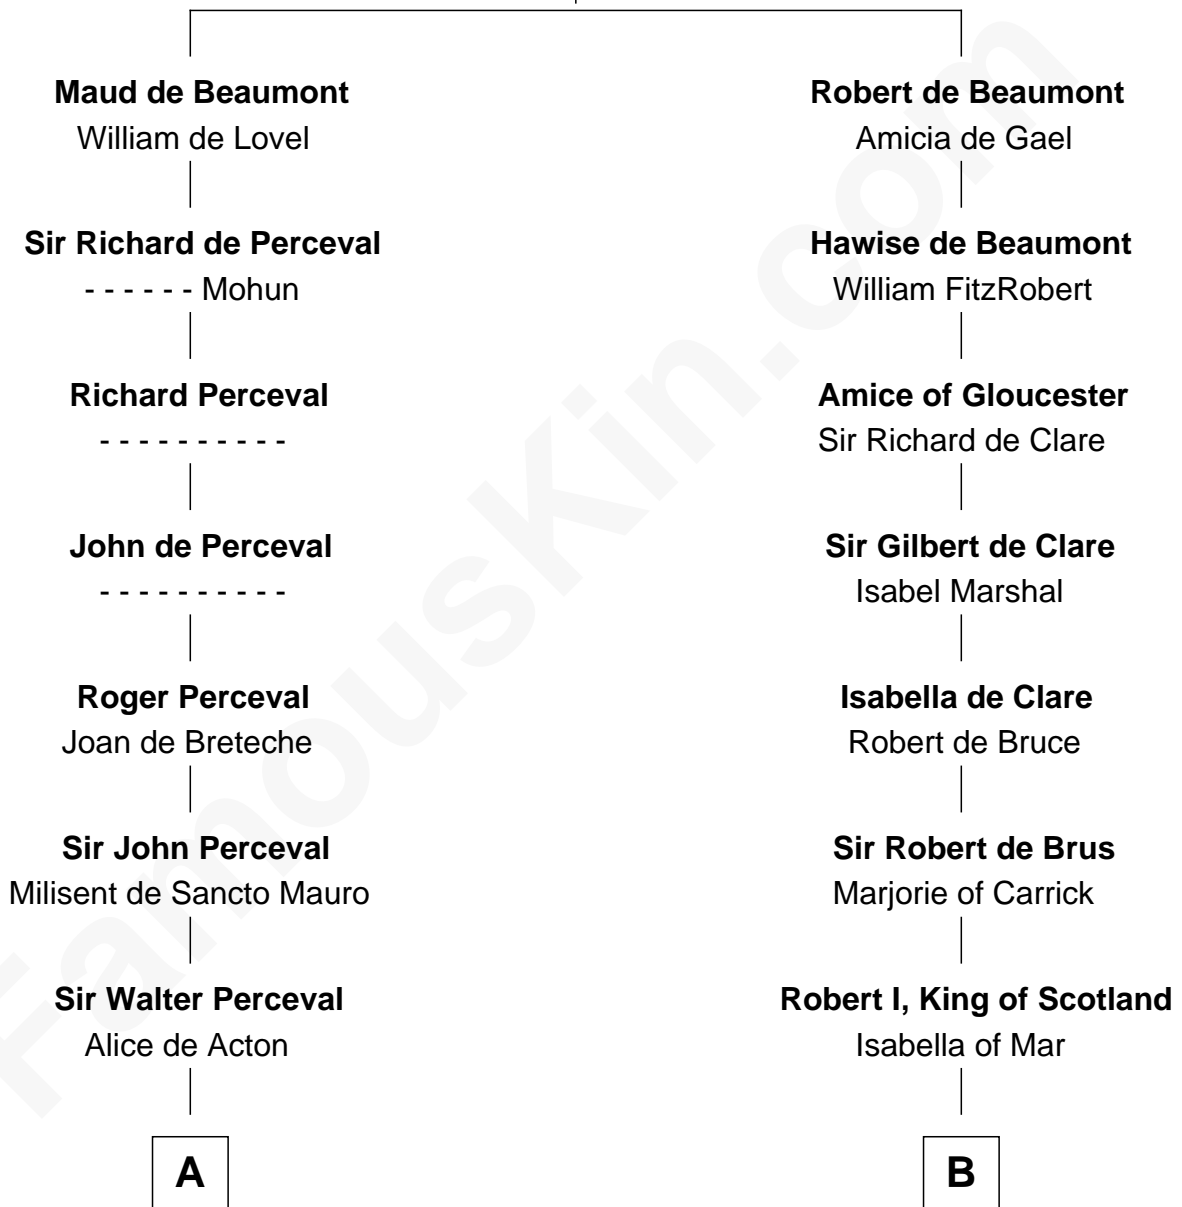

**FamousKin.com**  
**Relationship Chart of**  
**James Russell Lowell**  
*American "Fireside" Poet*

15th cousin 6 times removed of

**Mary Stuart**  
*Queen of Scots*

**Sir Robert de Beaumont**  
 Isabel de Vermandois

**C**

**Ebenezer Lowell**

Elizabeth Shailer

**Rev. John Lowell**

Sarah Champney

**John Lowell**

Rebecca Russell

**Rev. Charles Lowell**