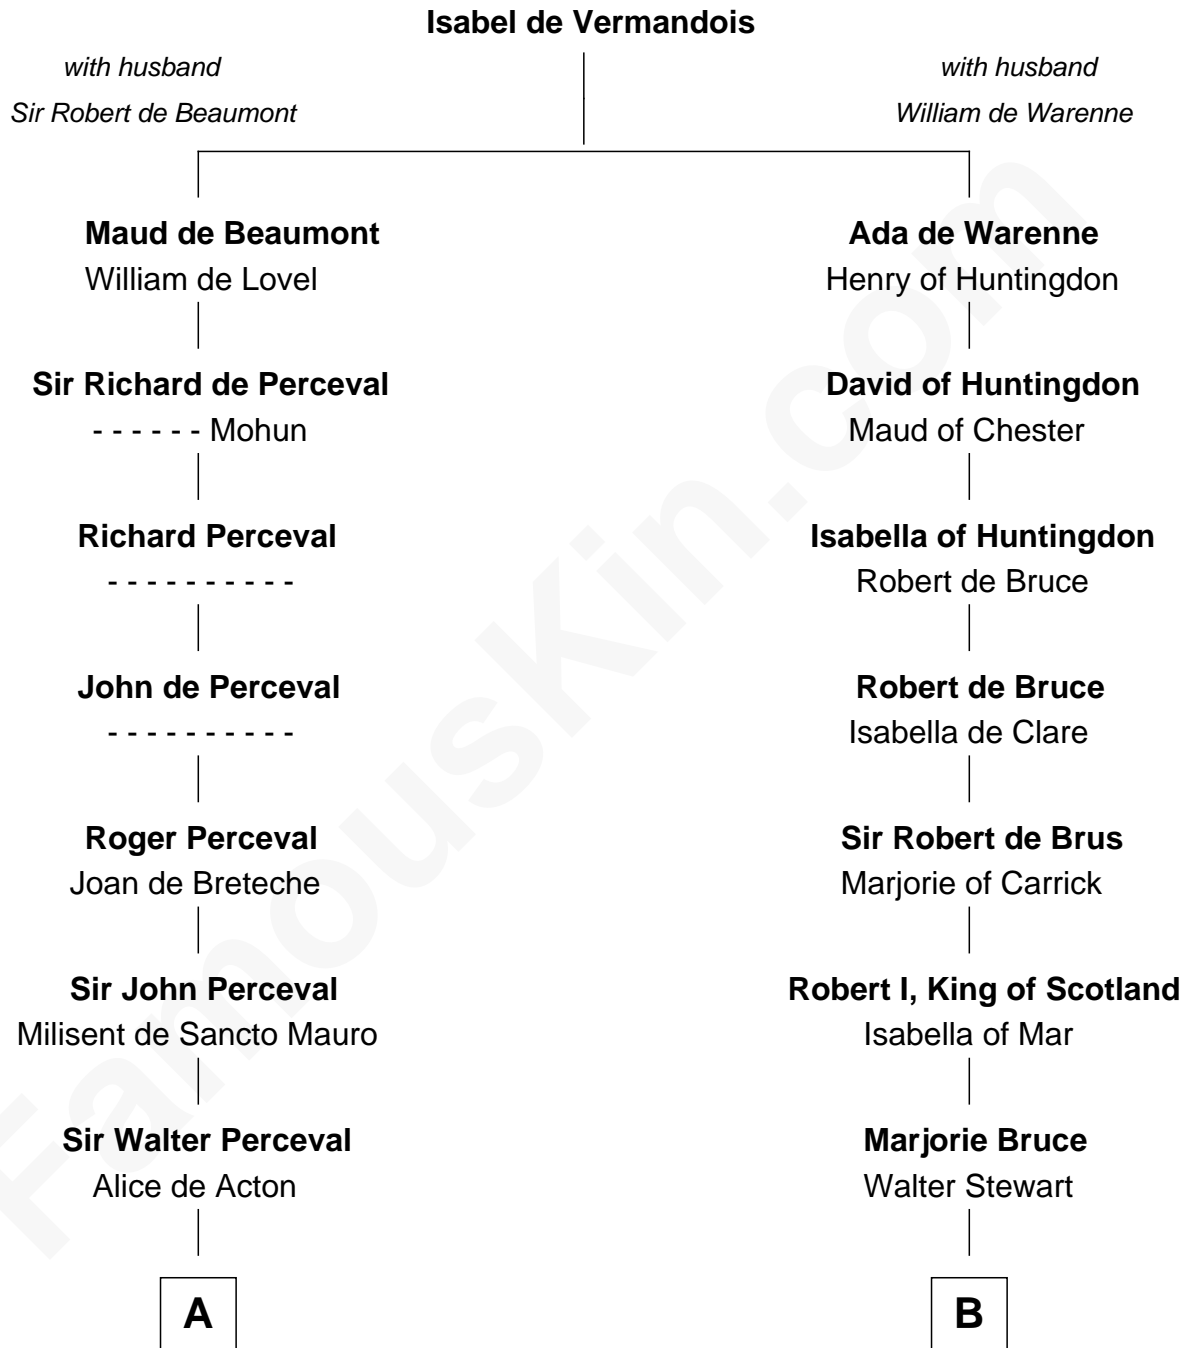

**FamousKin.com**  
**Relationship Chart of**  
**James Russell Lowell**  
*American "Fireside" Poet*

14th cousin 7 times removed of

**Mary Stuart**  
*Queen of Scots*

**C**

**Ebenezer Lowell**

Elizabeth Shailer