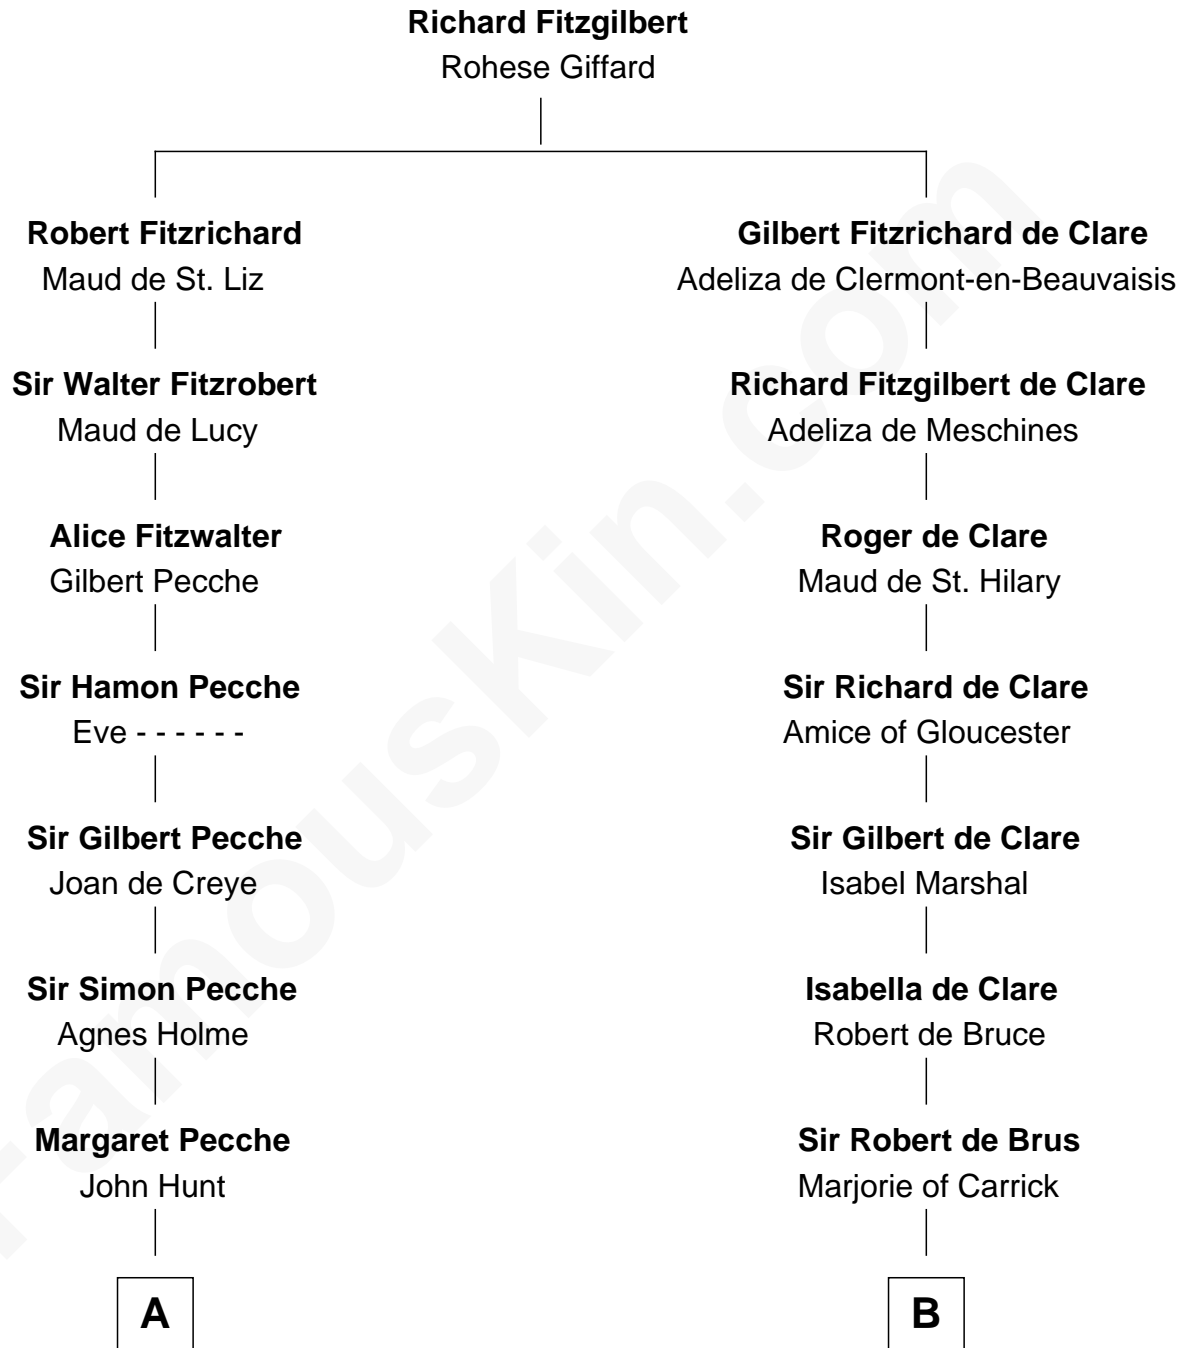

FamousKin.com

Relationship Chart of

James Russell Lowell

American "Fireside" Poet

16th cousin 5 times removed of

Mary Stuart
Queen of Scots

C

William Whipple