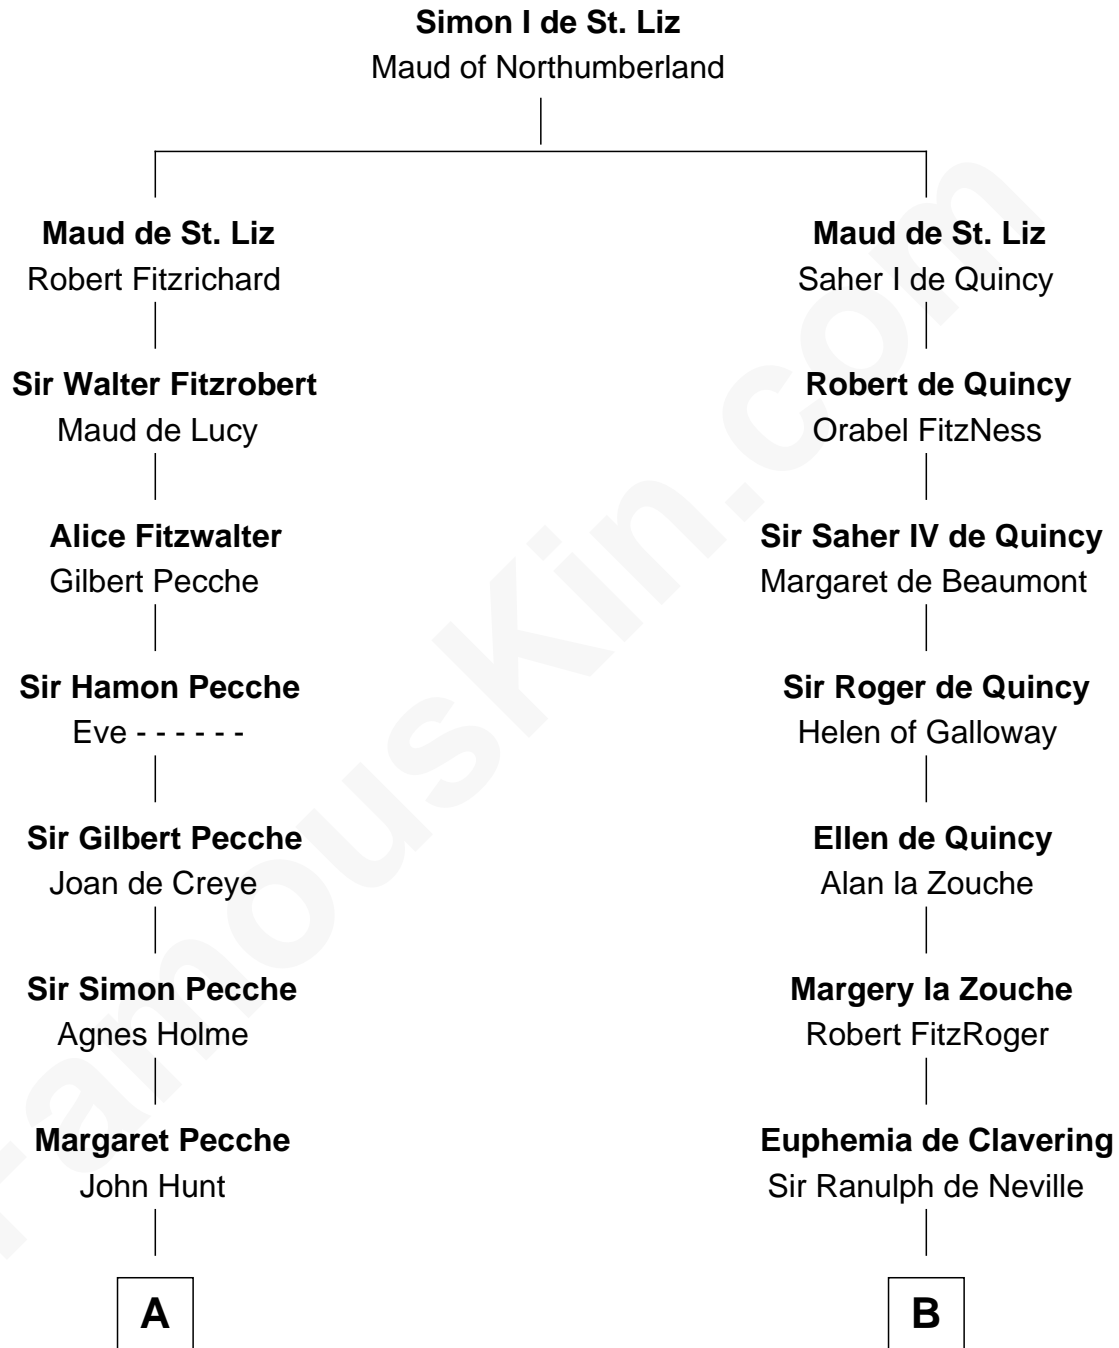

FamousKin.com
Relationship Chart of
James Russell Lowell
American "Fireside" Poet

15th cousin 6 times removed of

Mary Stuart
Queen of Scots

C

William Whipple

Mary Cutts

Mary Whipple

Robert Traill