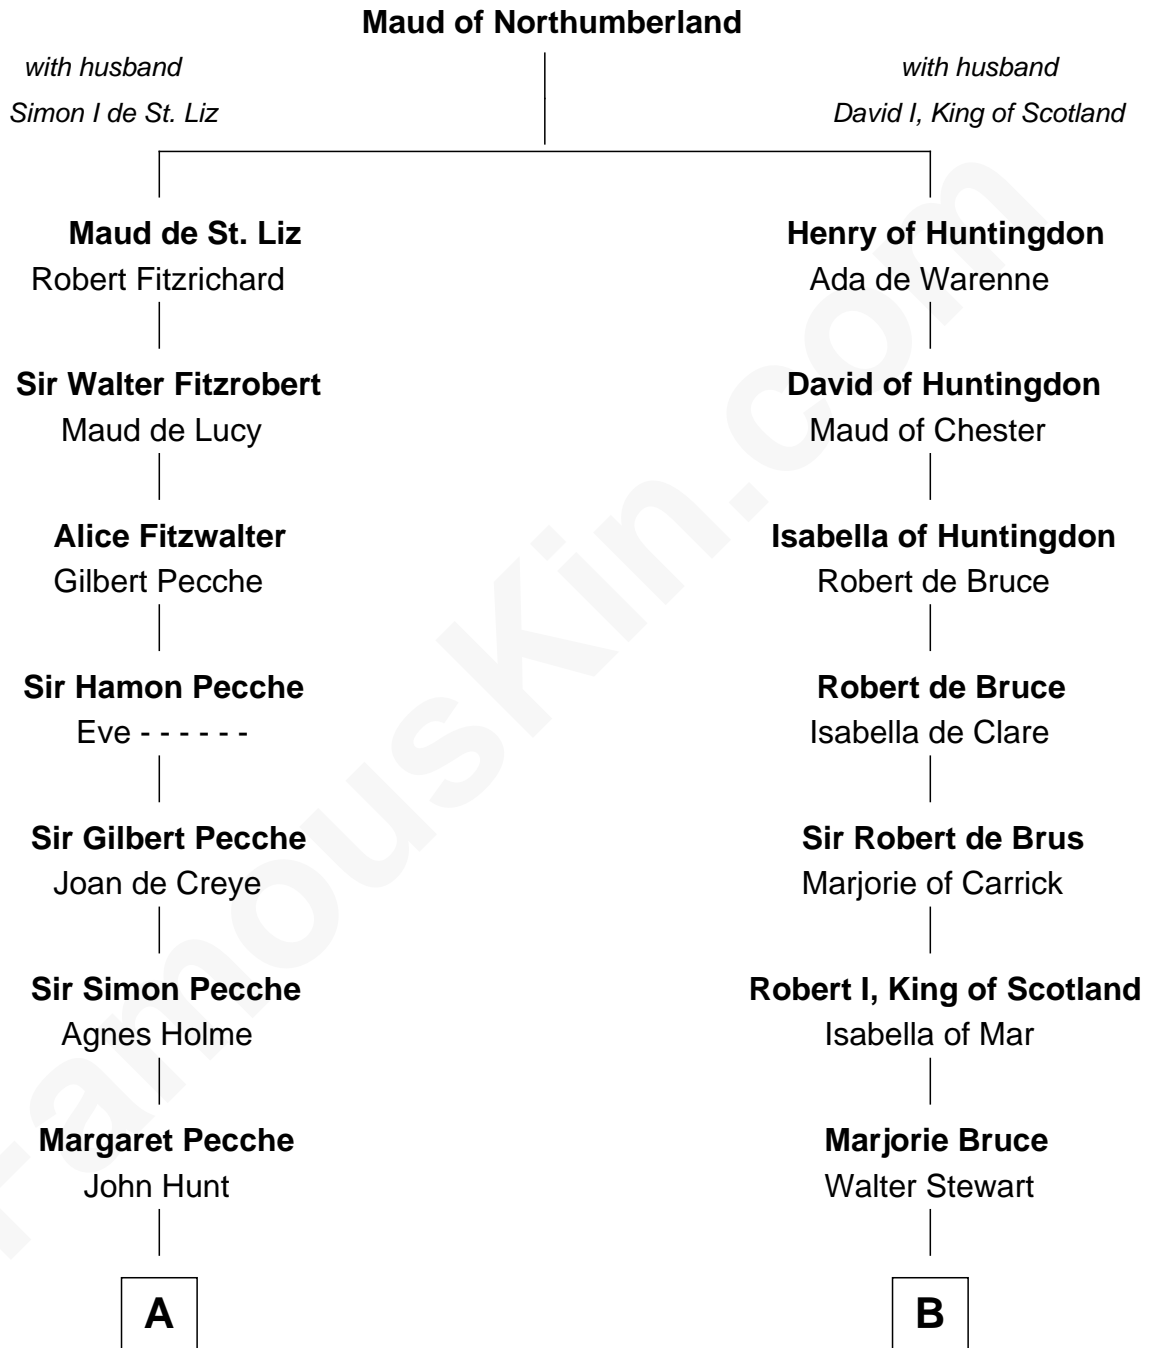

FamousKin.com
Relationship Chart of
James Russell Lowell
American "Fireside" Poet

14th cousin 7 times removed of

Mary Stuart
Queen of Scots

C

William Whipple

Mary Cutts

Mary Whipple

Robert Traill