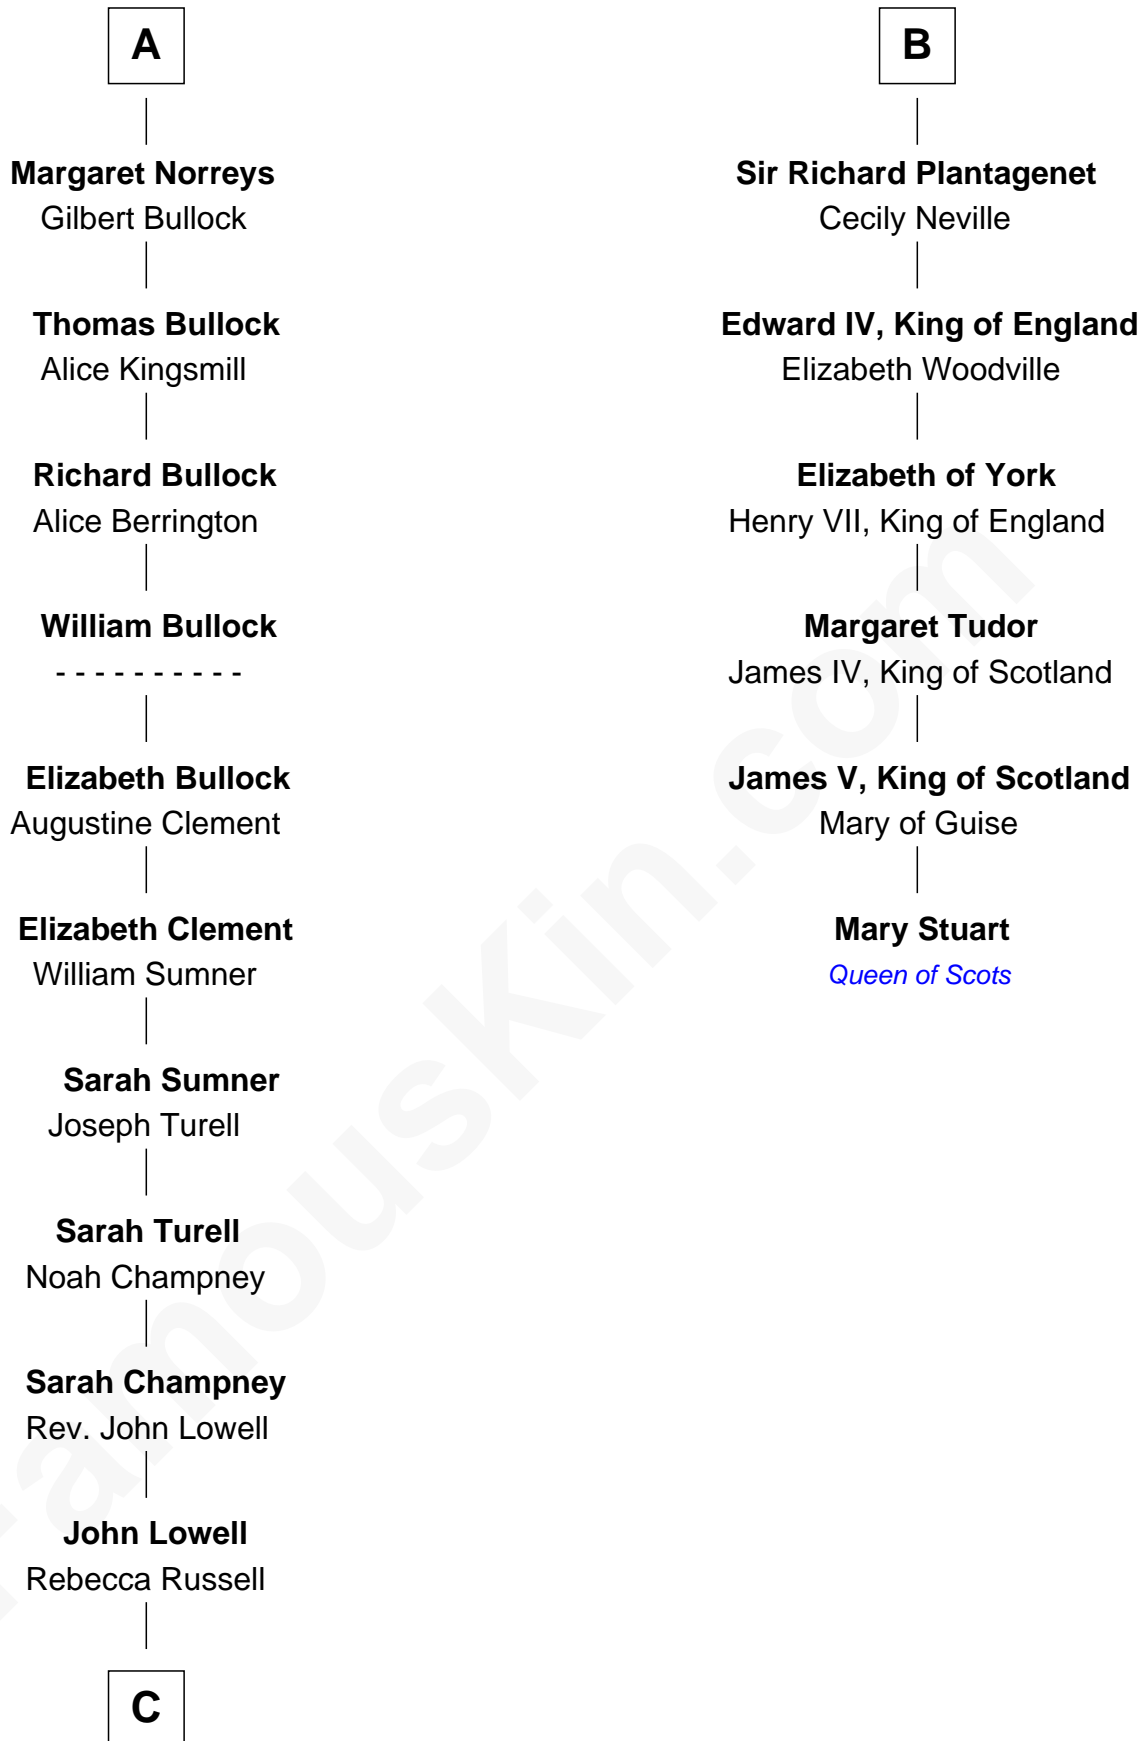

FamousKin.com
Relationship Chart of
James Russell Lowell
American "Fireside" Poet

12th cousin 6 times removed of

Mary Stuart
Queen of Scots

C

Rev. Charles Lowell
Harriet Brackett Spence

James Russell Lowell
American "Fireside" Poet

FamousKin.com