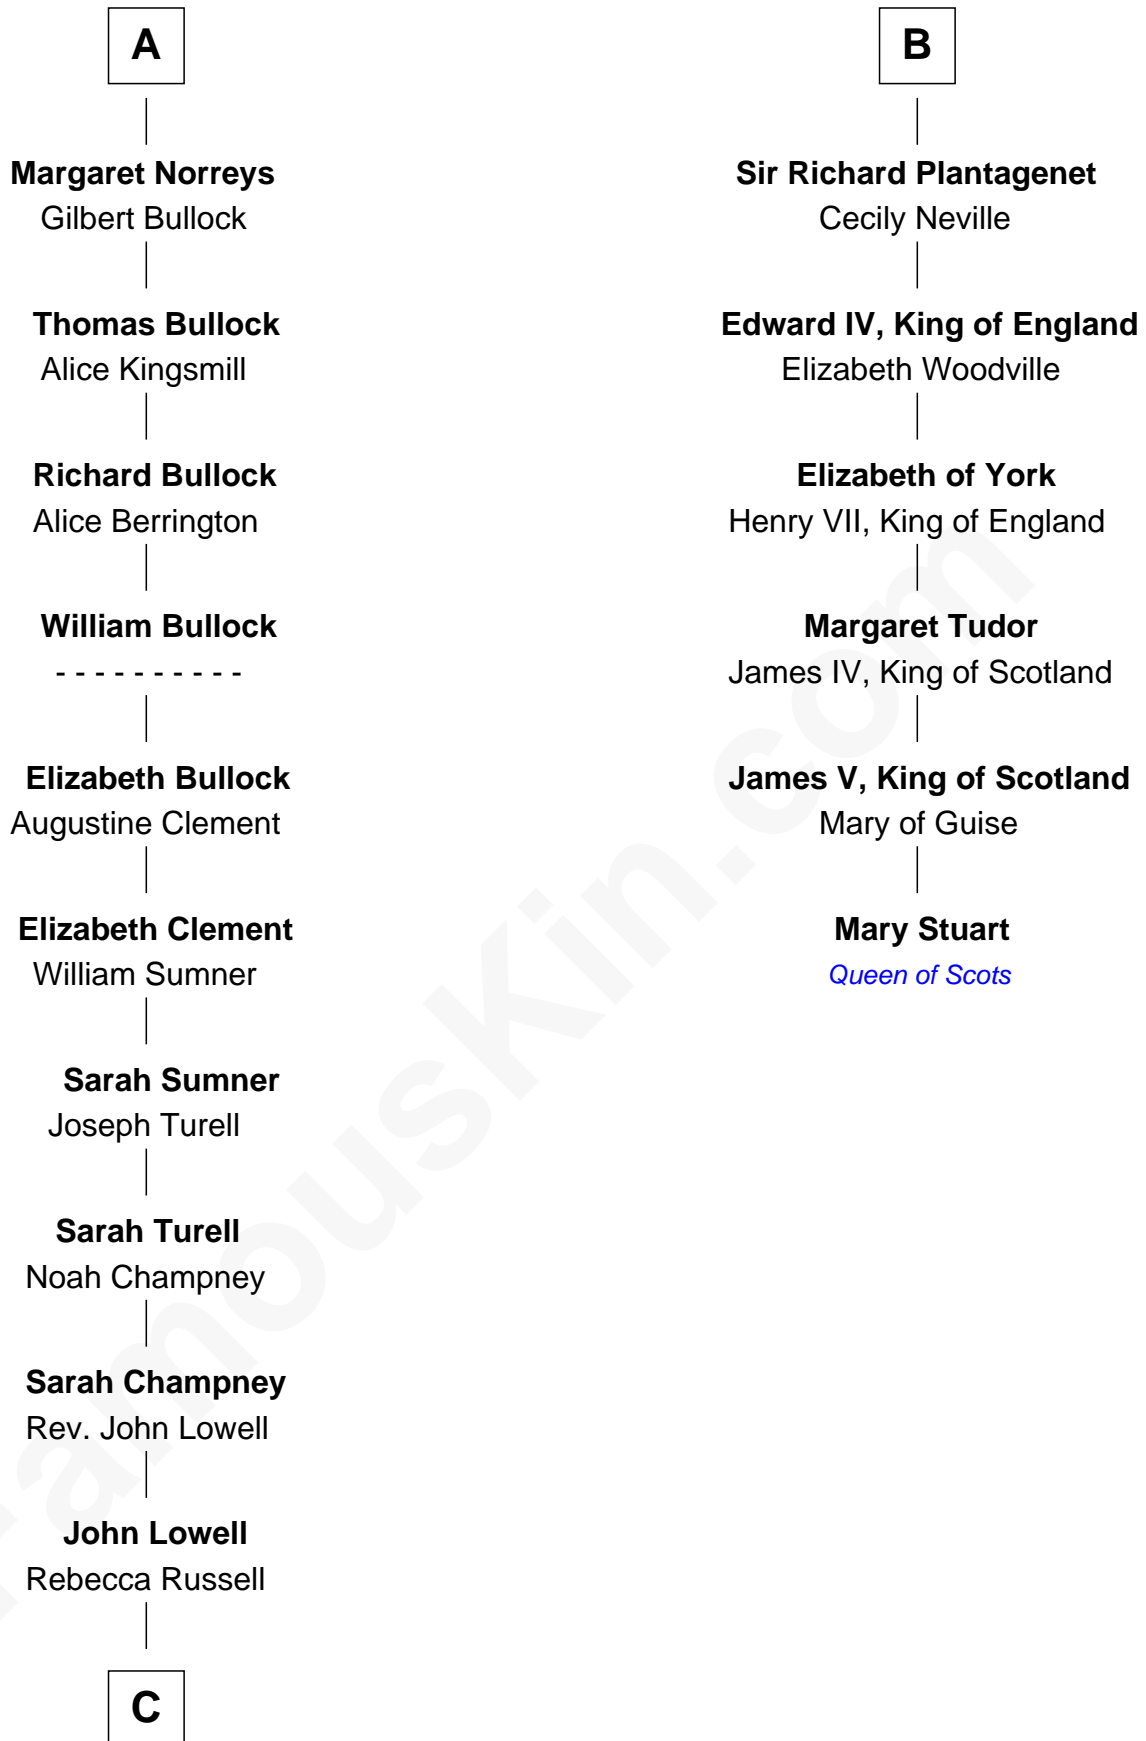

FamousKin.com
Relationship Chart of
James Russell Lowell
American "Fireside" Poet

12th cousin 6 times removed of

Mary Stuart
Queen of Scots

C

Rev. Charles Lowell
Harriet Brackett Spence

James Russell Lowell
American "Fireside" Poet

FamousKin.com