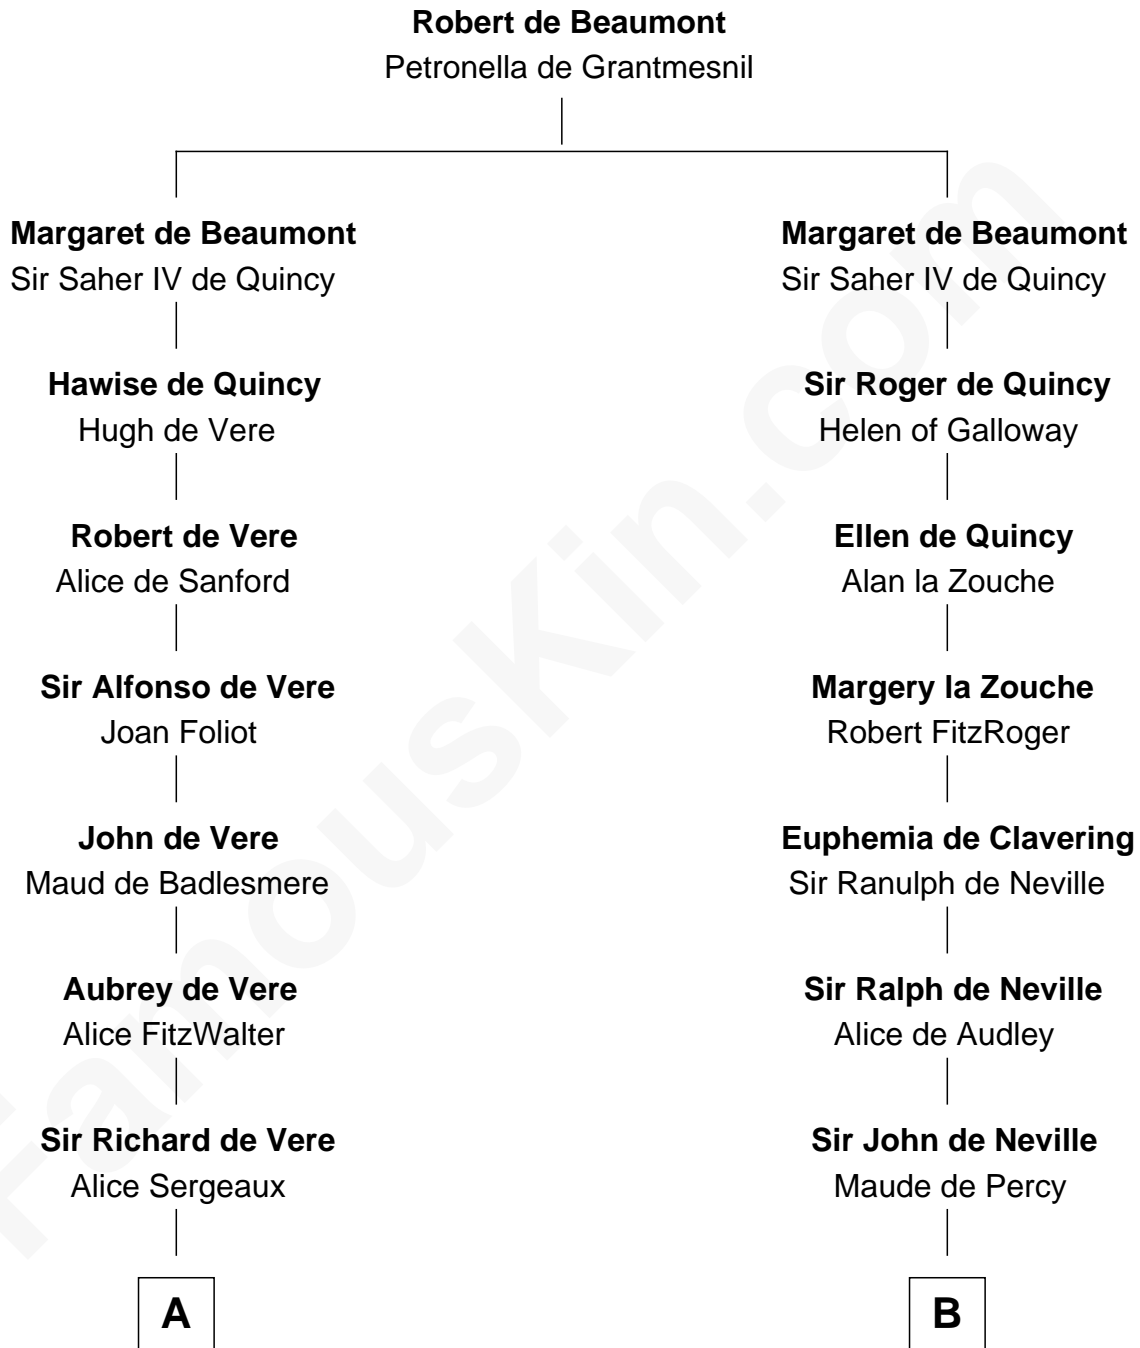

FamousKin.com
Relationship Chart of
James Russell Lowell
American "Fireside" Poet

13th cousin 7 times removed of

Mary Stuart
Queen of Scots

C

—
Sarah Champney

Rev. John Lowell

—
John Lowell

Rebecca Russell