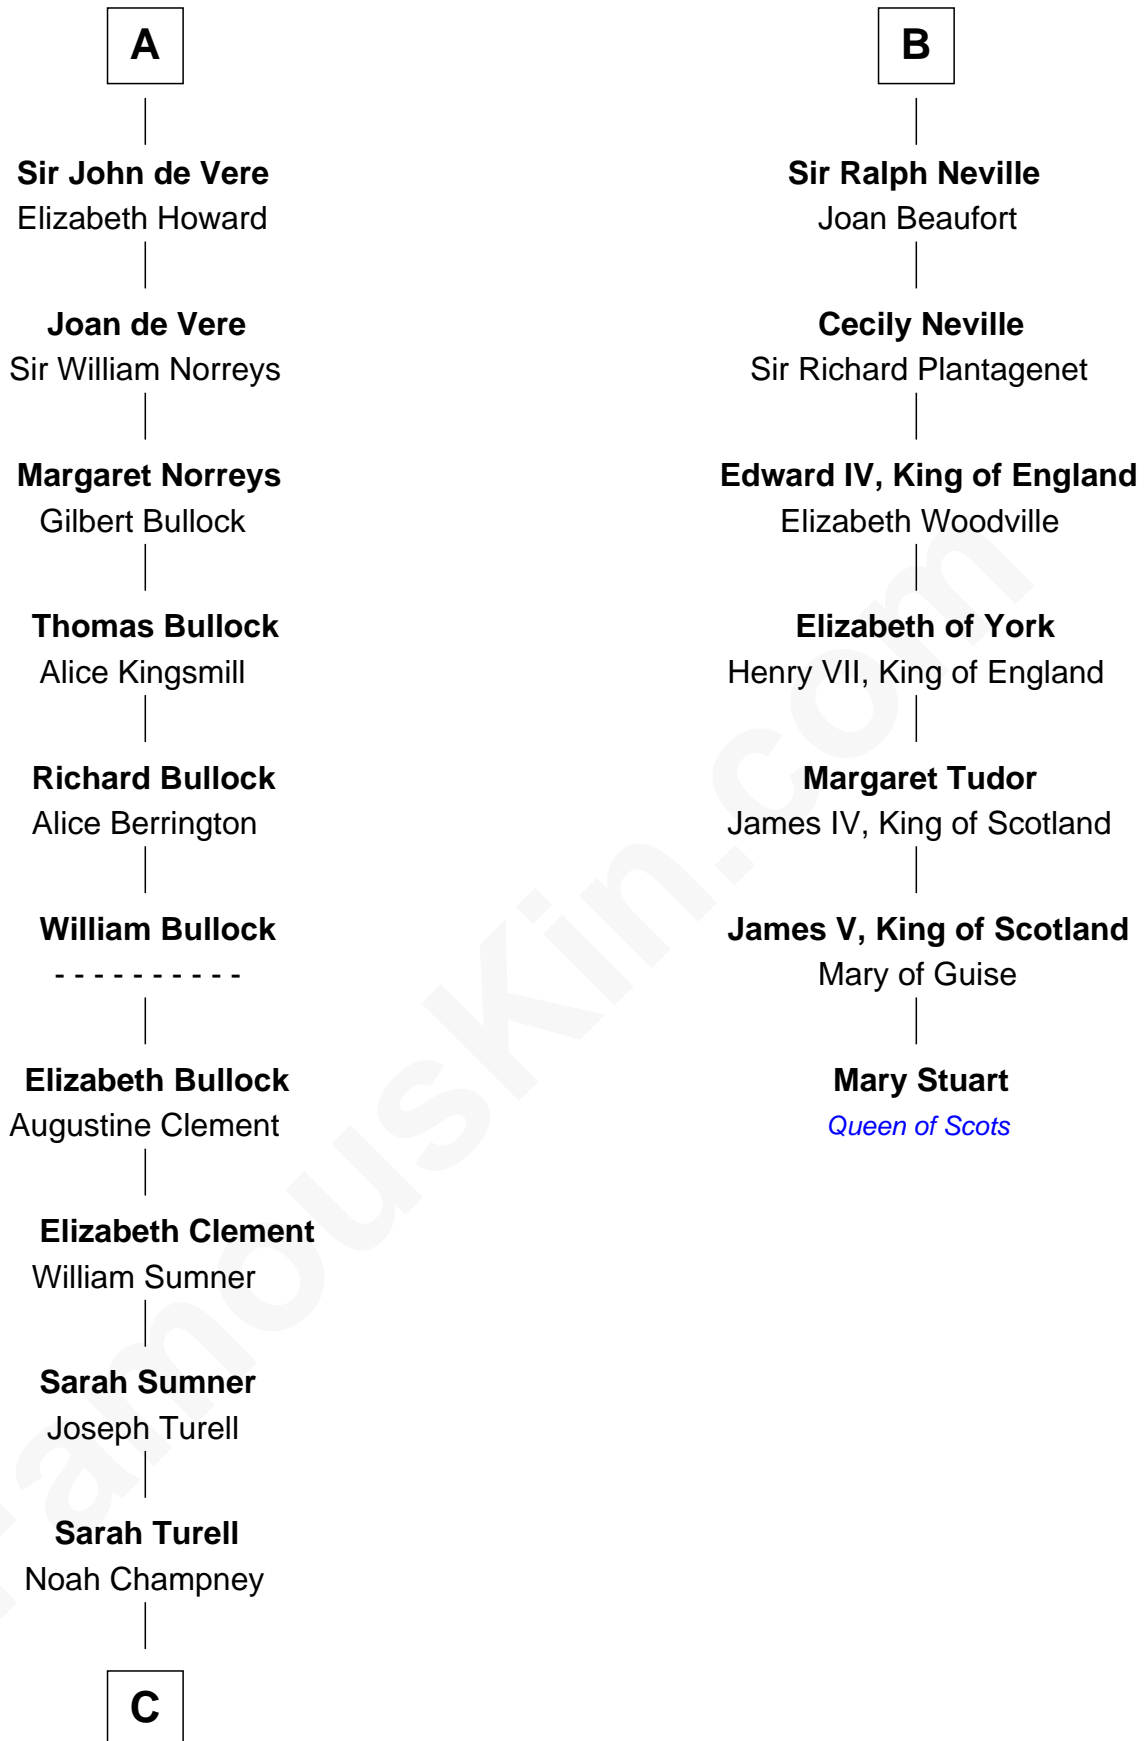

FamousKin.com
Relationship Chart of
James Russell Lowell
American "Fireside" Poet

13th cousin 7 times removed of

Mary Stuart
Queen of Scots

C

—
Sarah Champney

Rev. John Lowell

—
John Lowell

Rebecca Russell