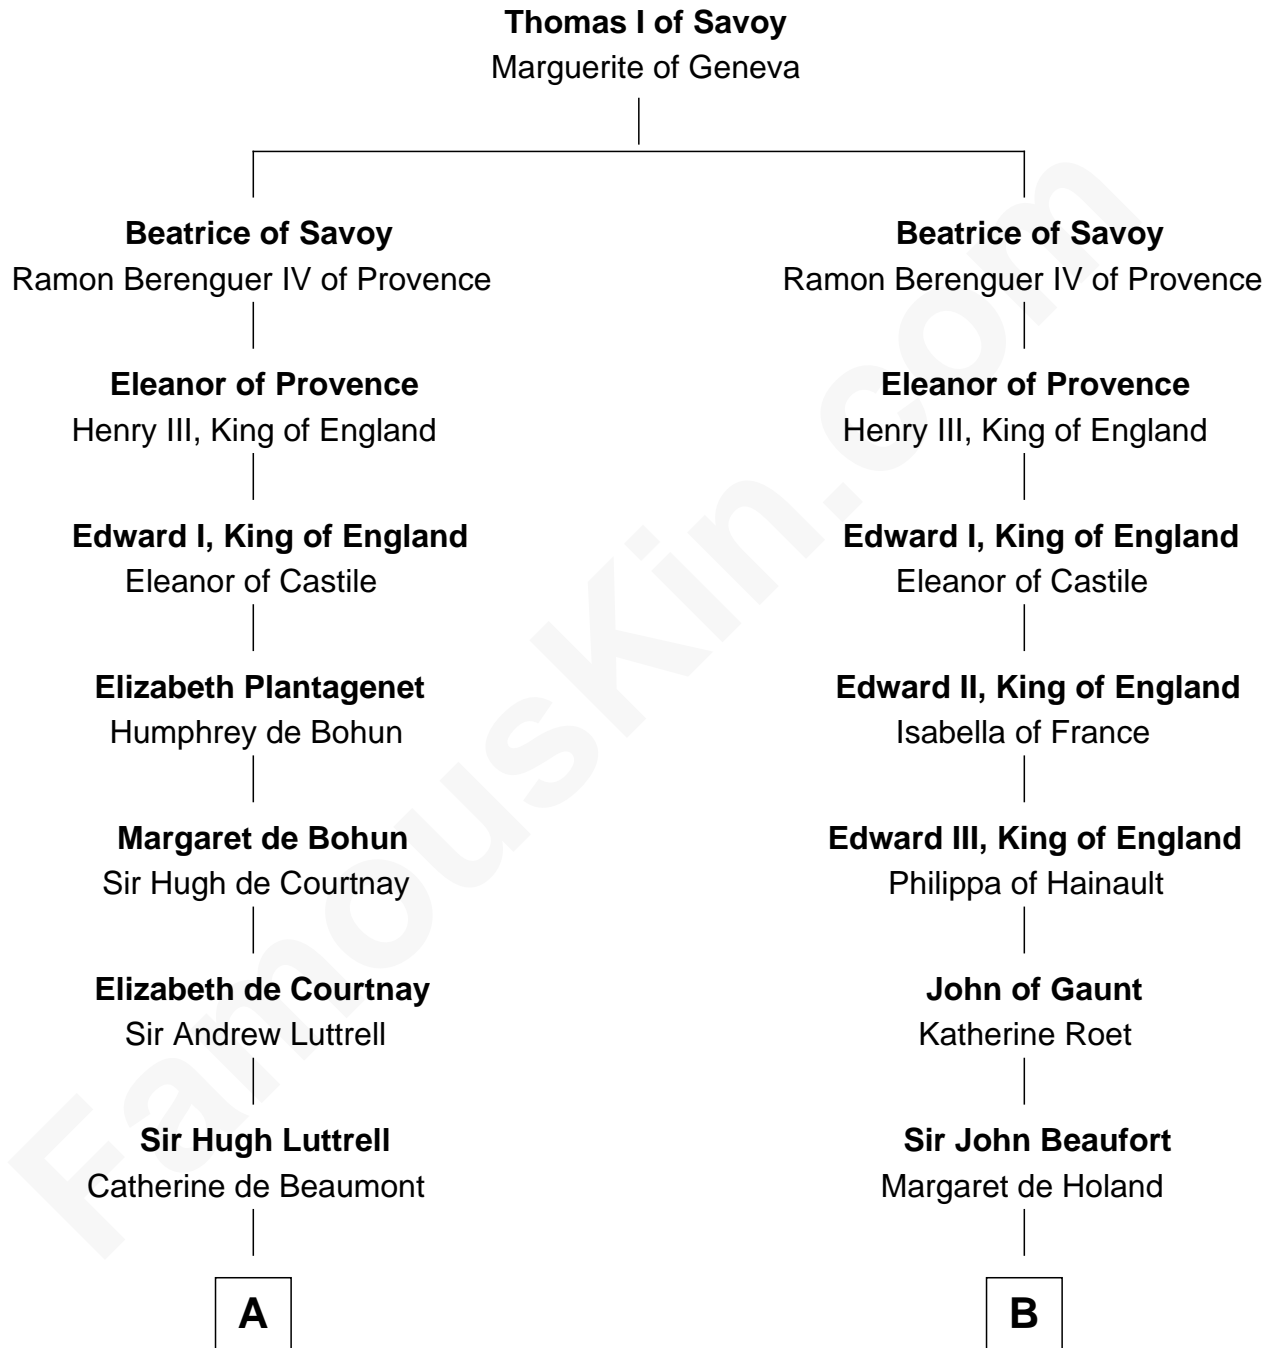

FamousKin.com
Relationship Chart of
James Russell Lowell
American "Fireside" Poet

12th cousin 8 times removed of

Mary Stuart
Queen of Scots

C

—
Rev. John Lowell

Sarah Champney

—
John Lowell

Rebecca Russell

—
Rev. Charles Lowell

Harriet Brackett Spence

—
James Russell Lowell

American "Fireside" Poet

FamousKin.com