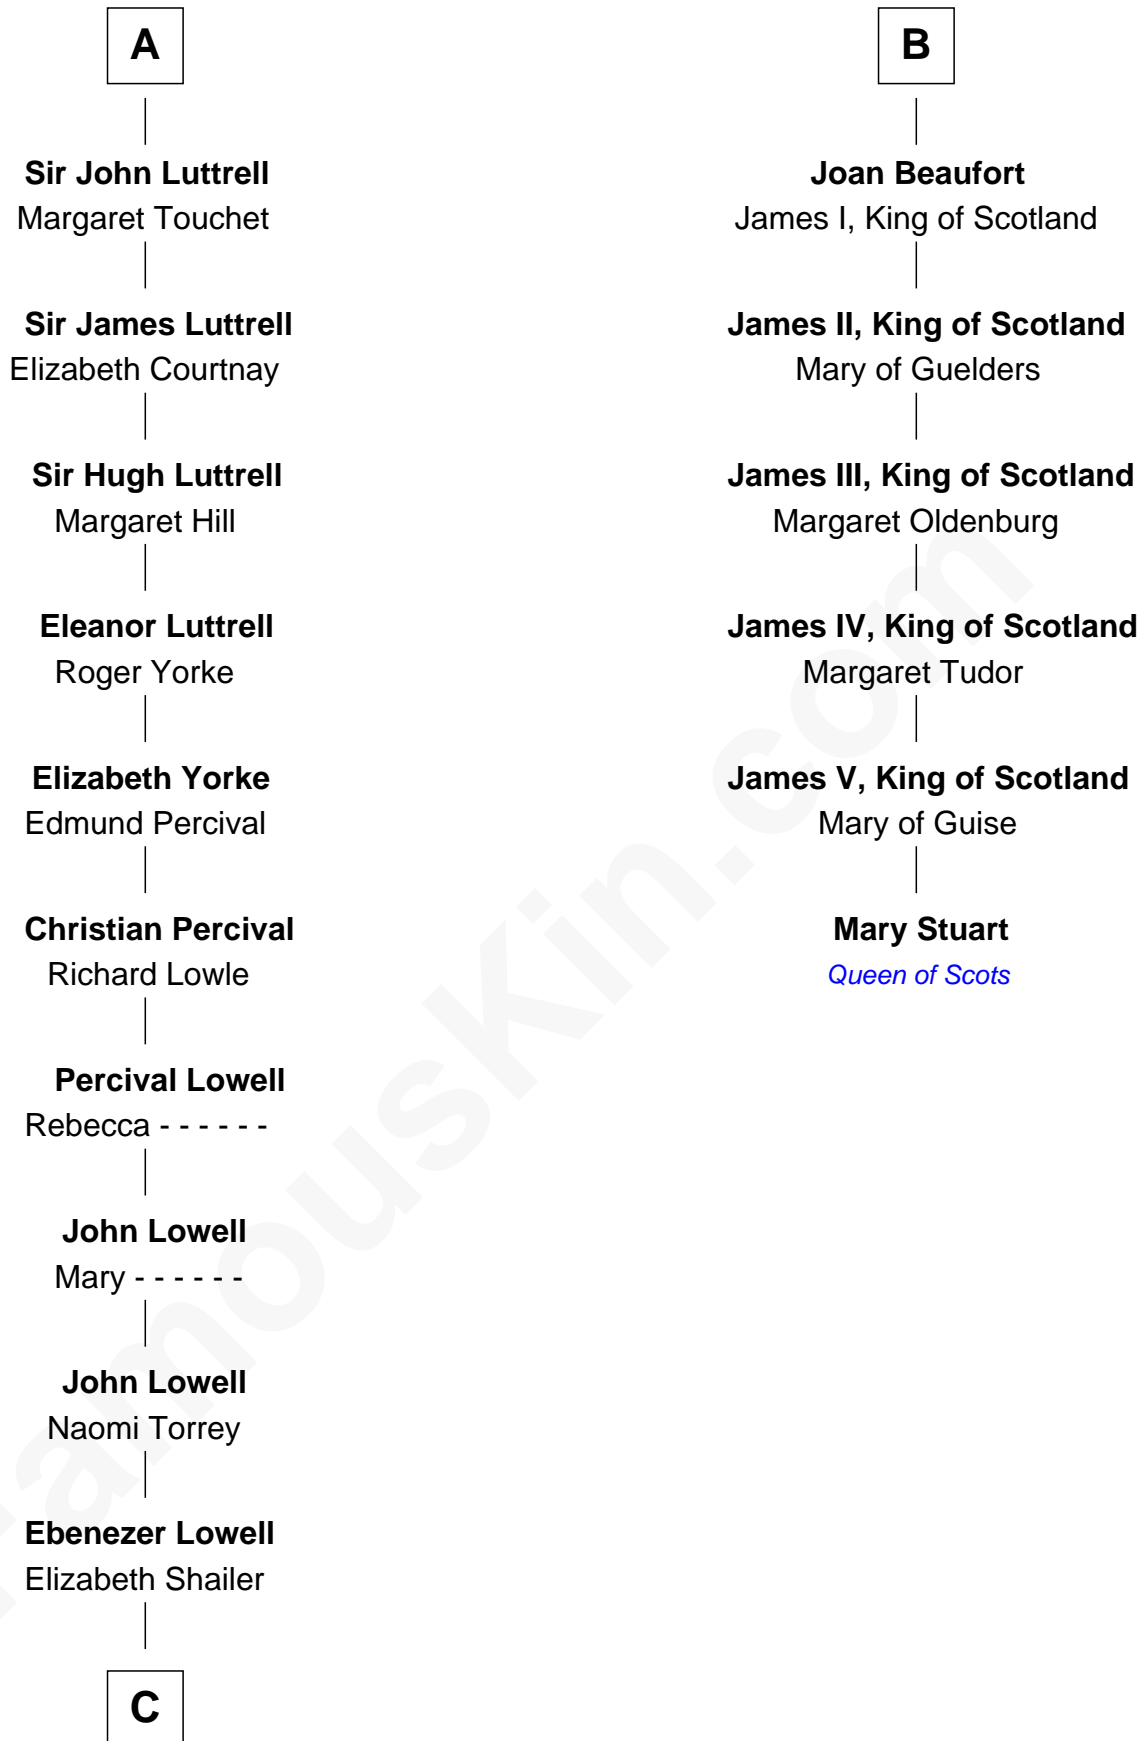

FamousKin.com
Relationship Chart of
James Russell Lowell
American "Fireside" Poet

12th cousin 8 times removed of

Mary Stuart
Queen of Scots

C

—
Rev. John Lowell

Sarah Champney

—
John Lowell

Rebecca Russell