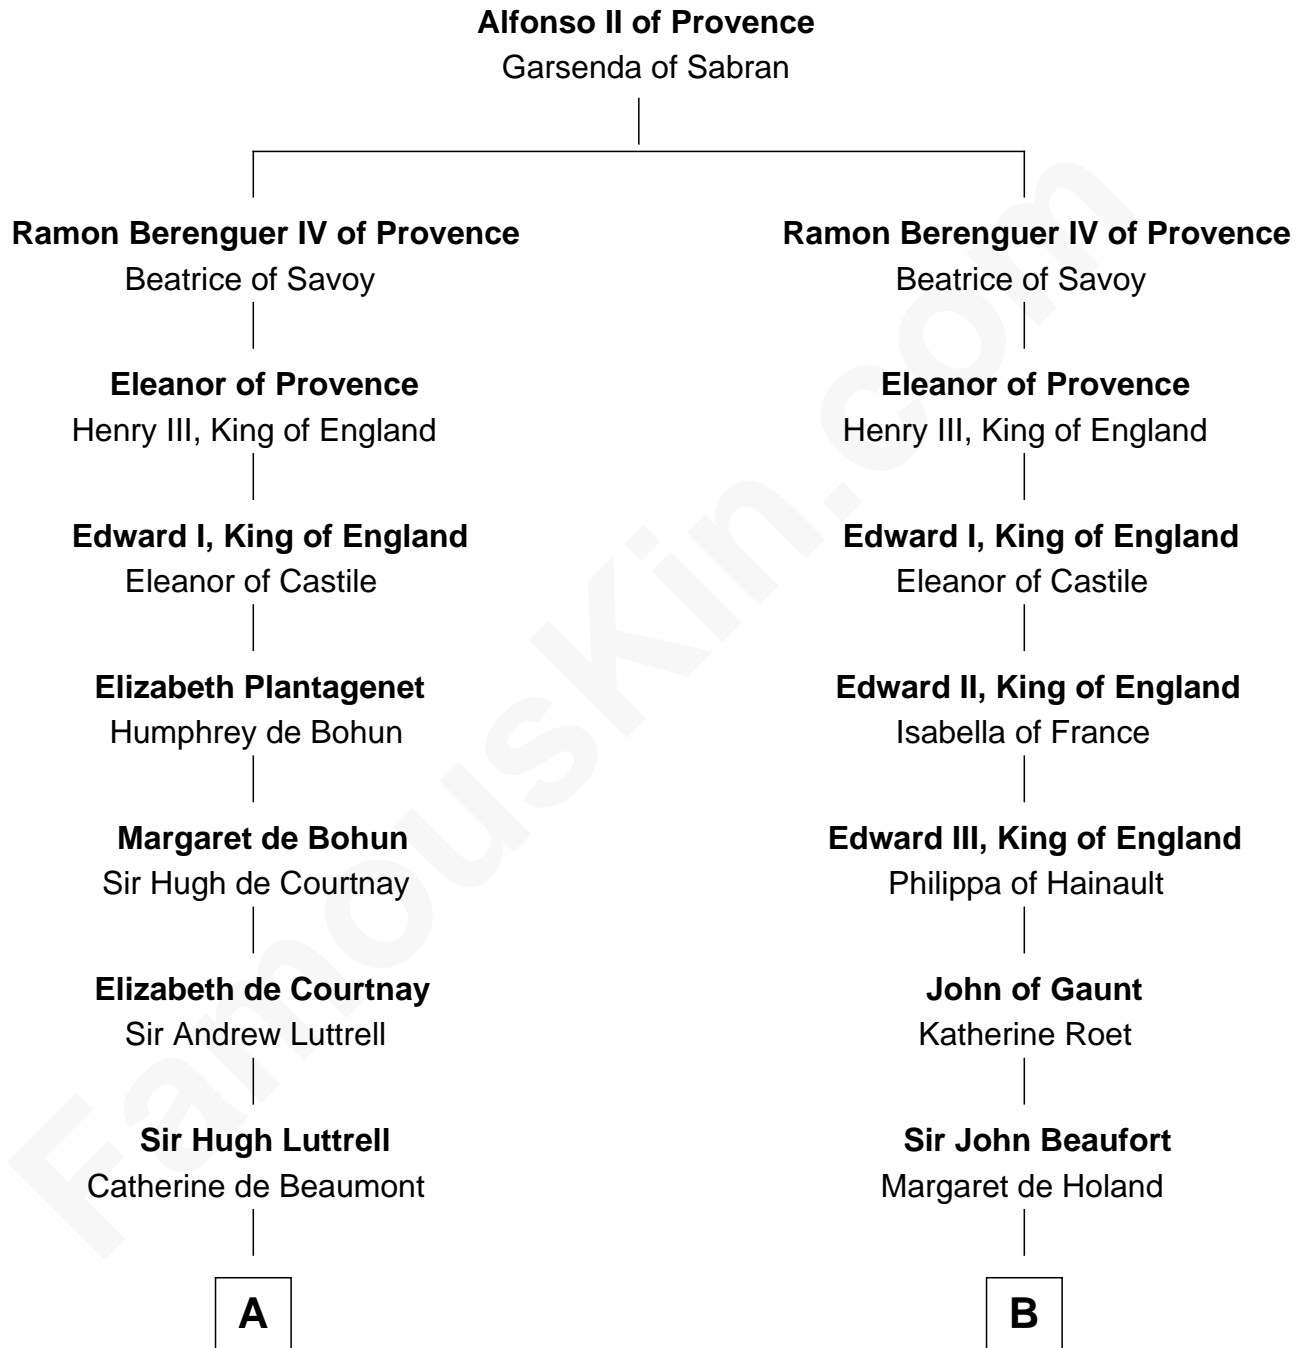

FamousKin.com
Relationship Chart of
James Russell Lowell
American "Fireside" Poet

12th cousin 8 times removed of

Mary Stuart
Queen of Scots

C

—
Rev. John Lowell

Sarah Champney

—
John Lowell

Rebecca Russell