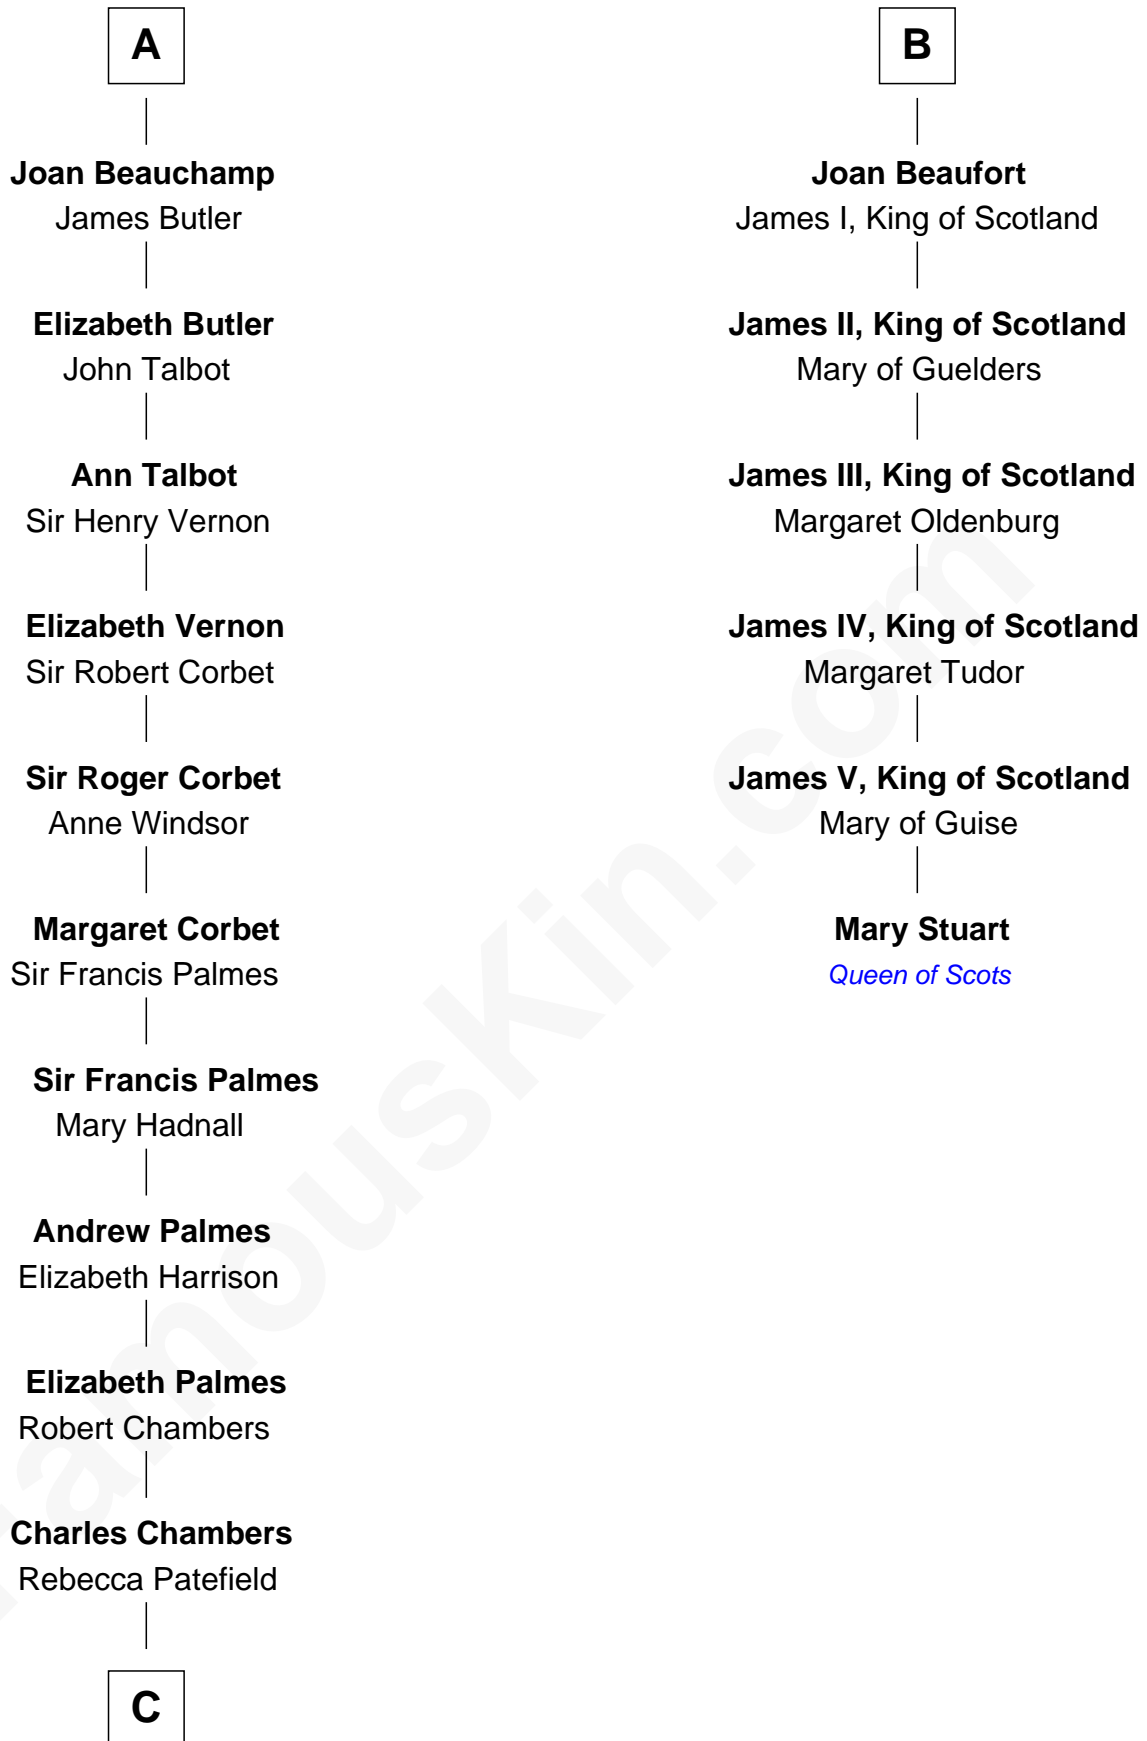

FamousKin.com
Relationship Chart of
James Russell Lowell
American "Fireside" Poet

12th cousin 9 times removed of

Mary Stuart
Queen of Scots

Philip II Auguste, King of France
 Isabella of Hainault

C

Rebecca Chambers

Daniel Russell

James Russell

Katharine Graves

Rebecca Russell

John Lowell

Rev. Charles Lowell

Harriet Brackett Spence

James Russell Lowell