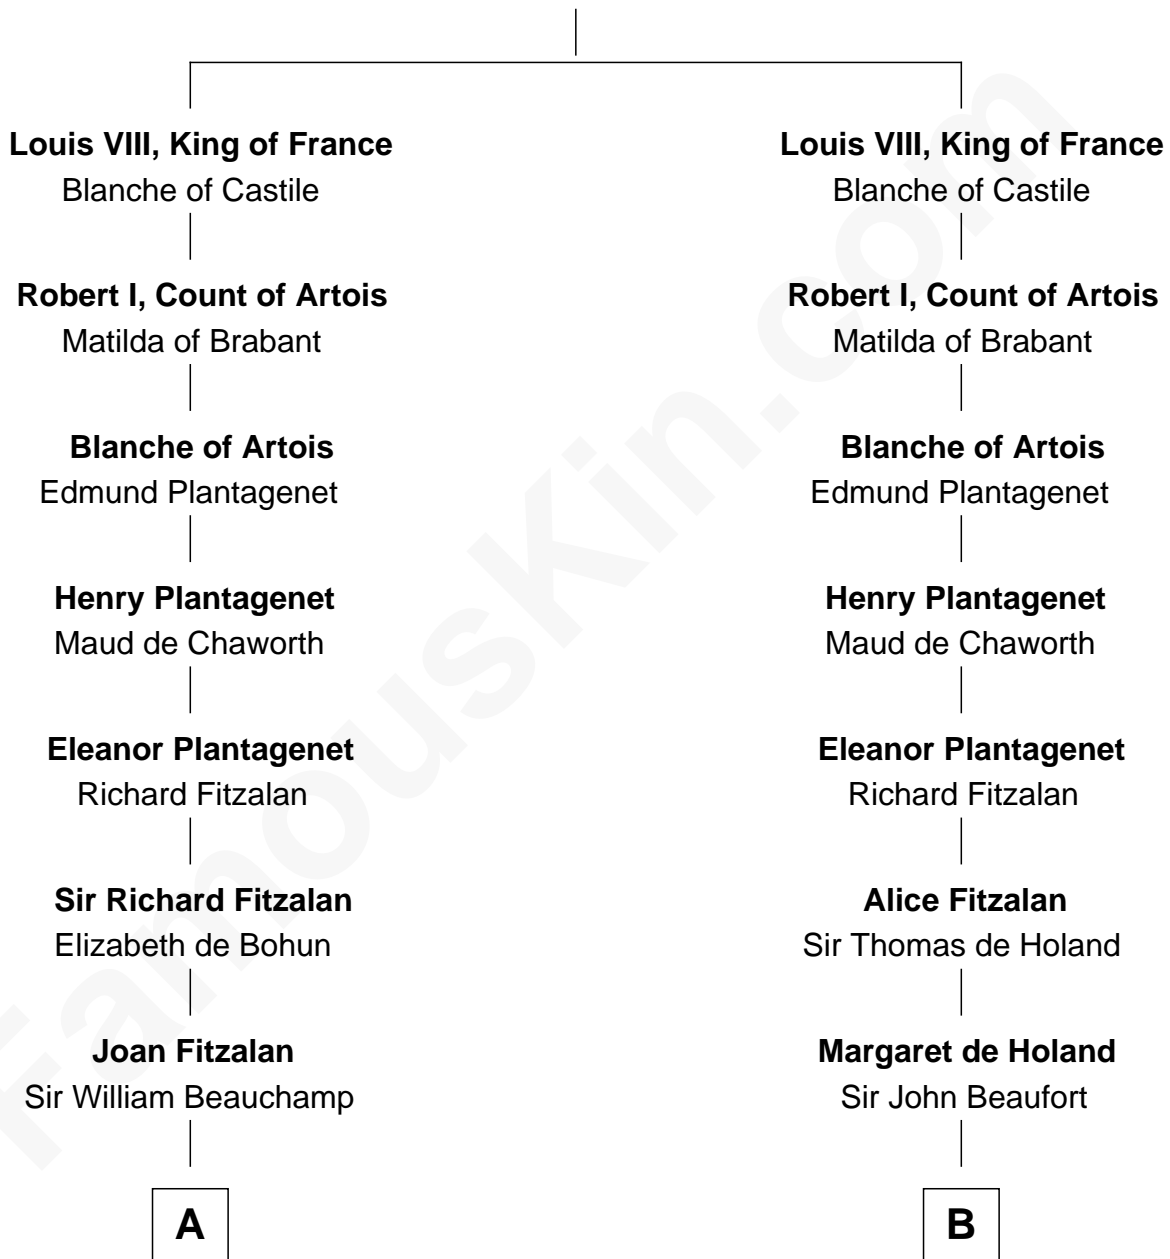

FamousKin.com
Relationship Chart of
James Russell Lowell
American "Fireside" Poet

12th cousin 9 times removed of

Mary Stuart
Queen of Scots

Philip II Auguste, King of France
 Isabella of Hainault

C

Rebecca Chambers

Daniel Russell

James Russell

Katharine Graves

Rebecca Russell

John Lowell

Rev. Charles Lowell

Harriet Brackett Spence

James Russell Lowell