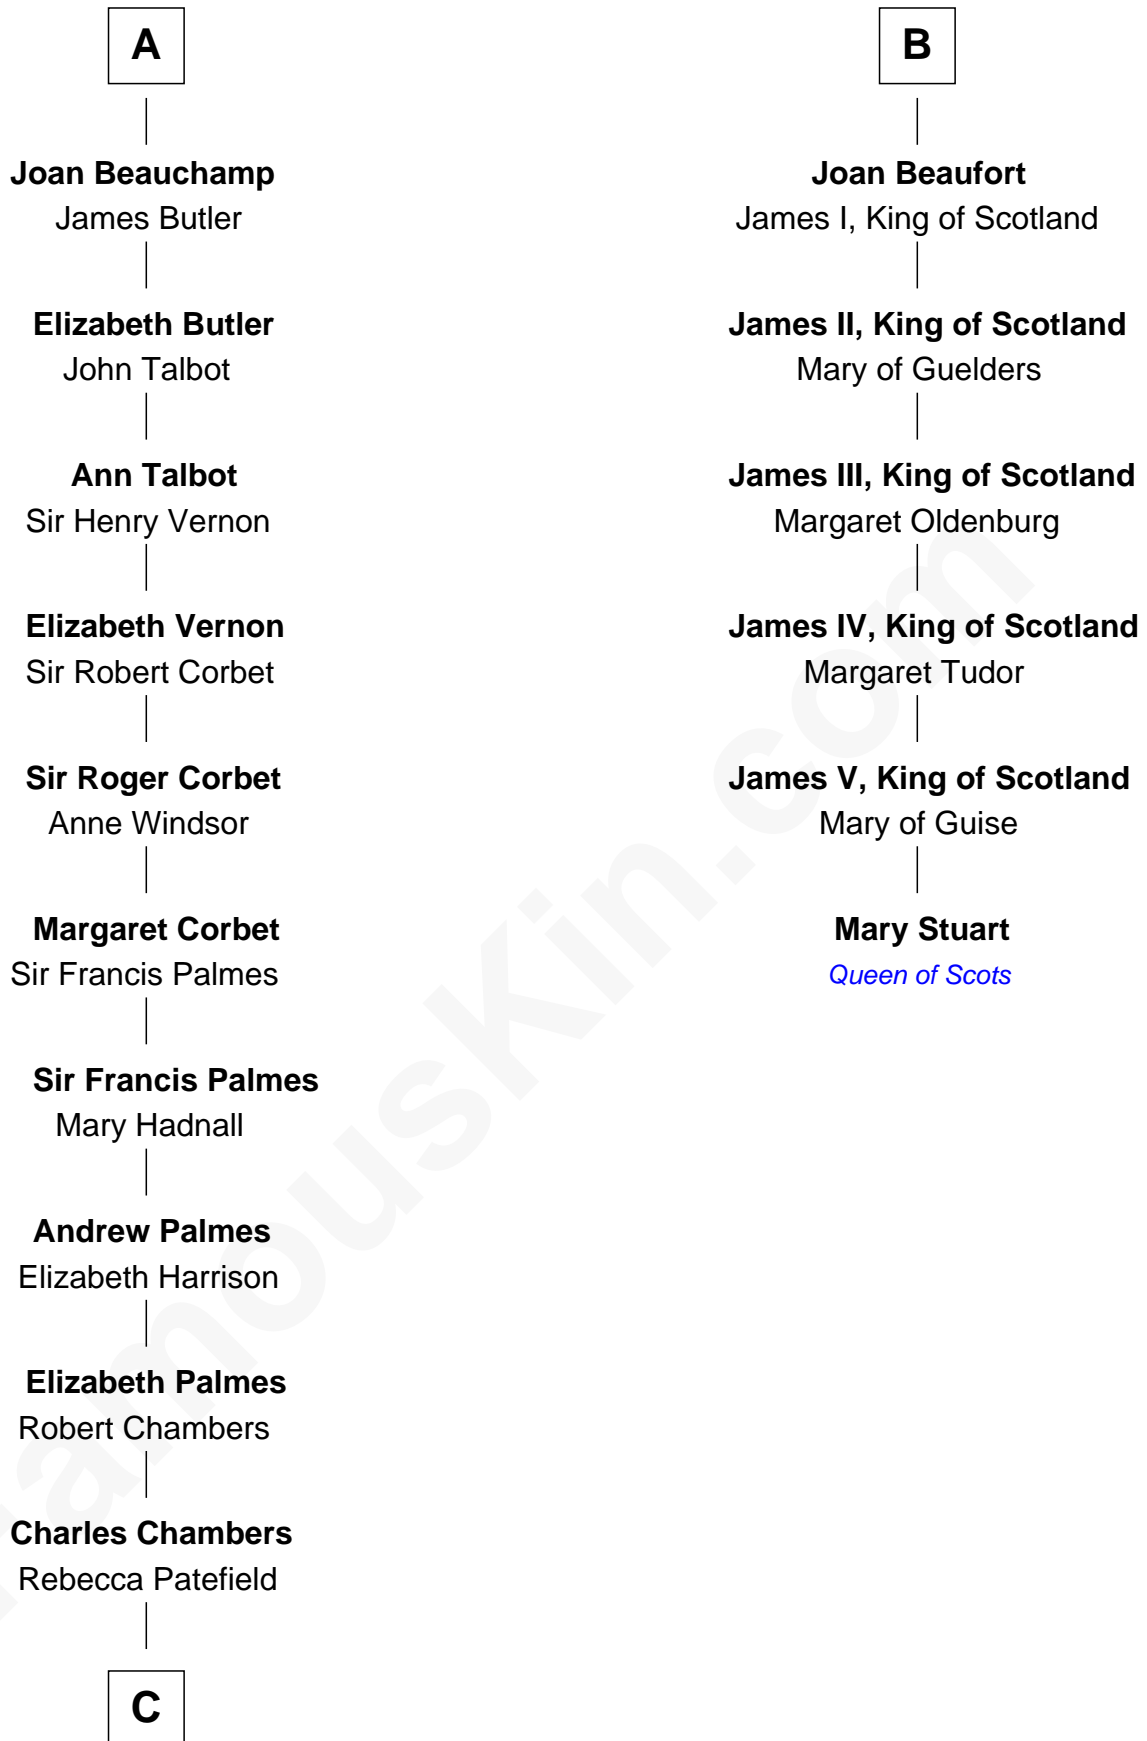

**FamousKin.com**  
**Relationship Chart of**  
**James Russell Lowell**  
*American "Fireside" Poet*

12th cousin 9 times removed of

**Mary Stuart**  
*Queen of Scots*

**C**

—  
**Rebecca Chambers**

Daniel Russell