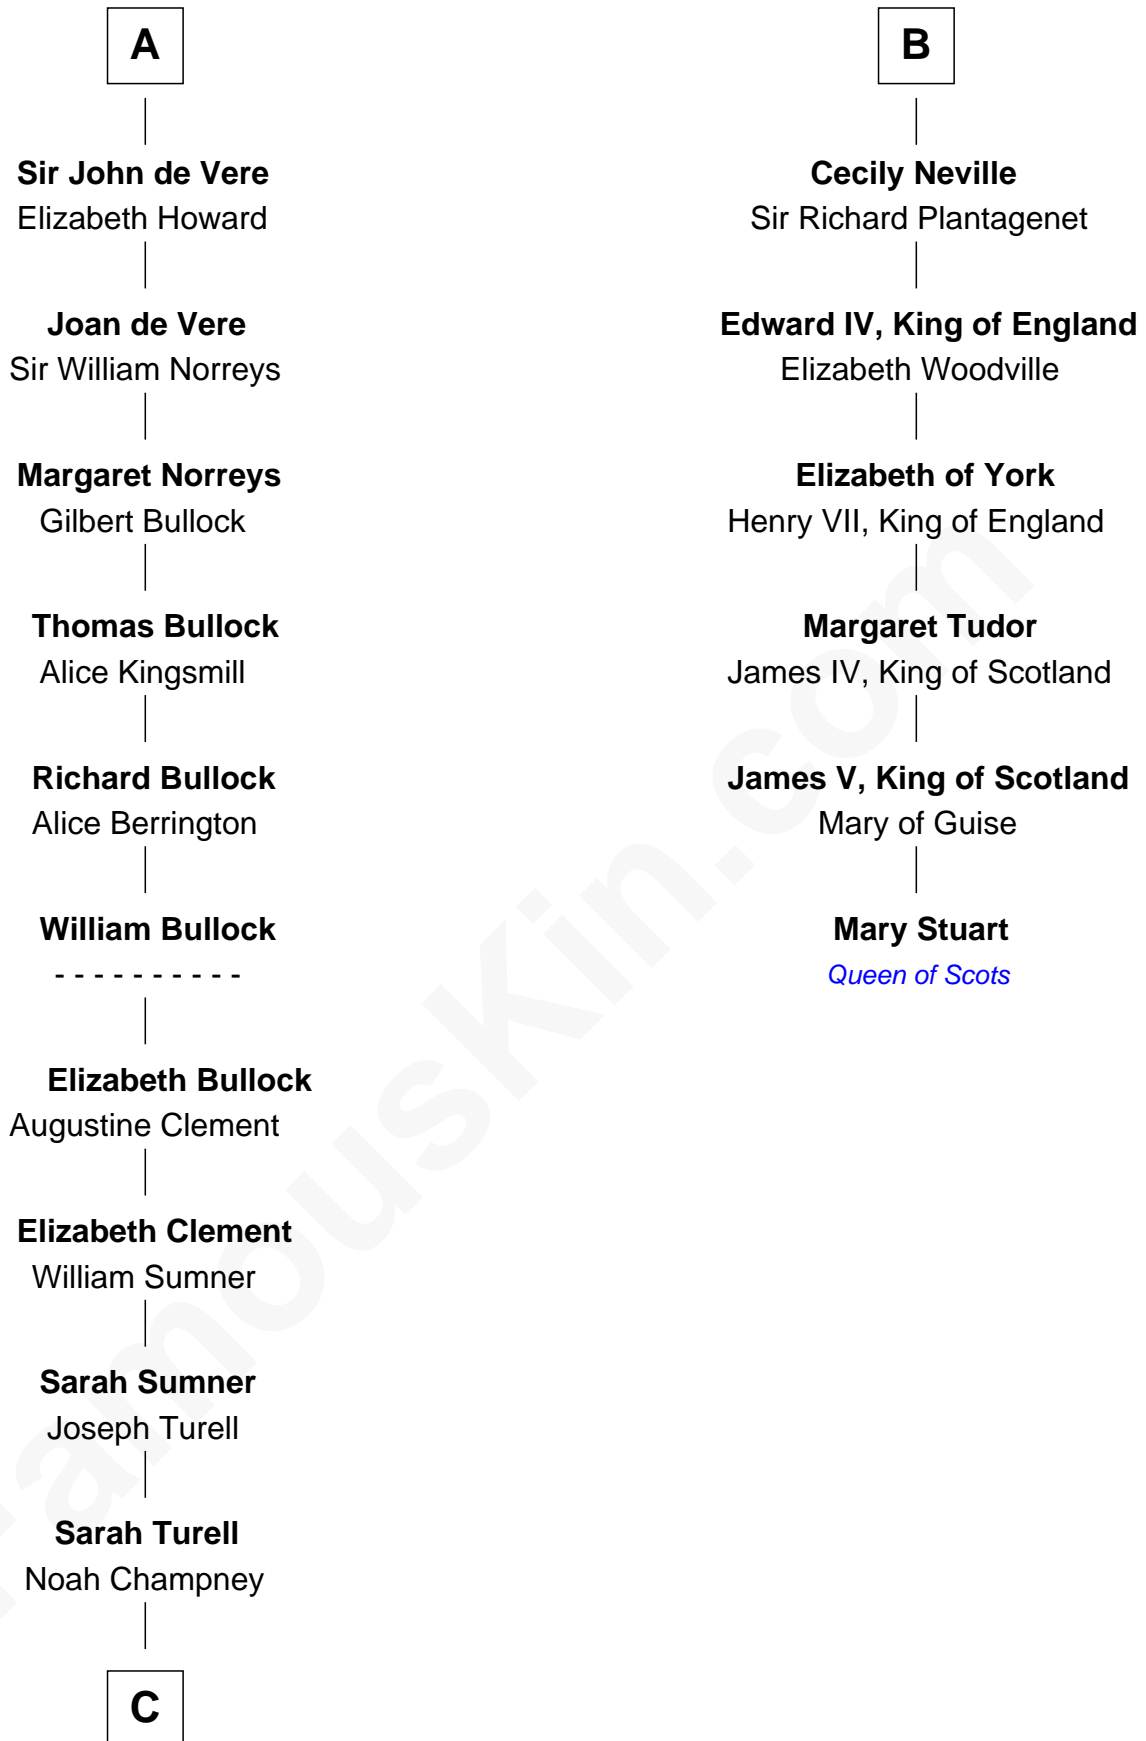

FamousKin.com
Relationship Chart of
James Russell Lowell
American "Fireside" Poet

12th cousin 8 times removed of

Mary Stuart
Queen of Scots

William FitzPatrick
 Eleonore de Vitre

C

—
Sarah Champney

Rev. John Lowell