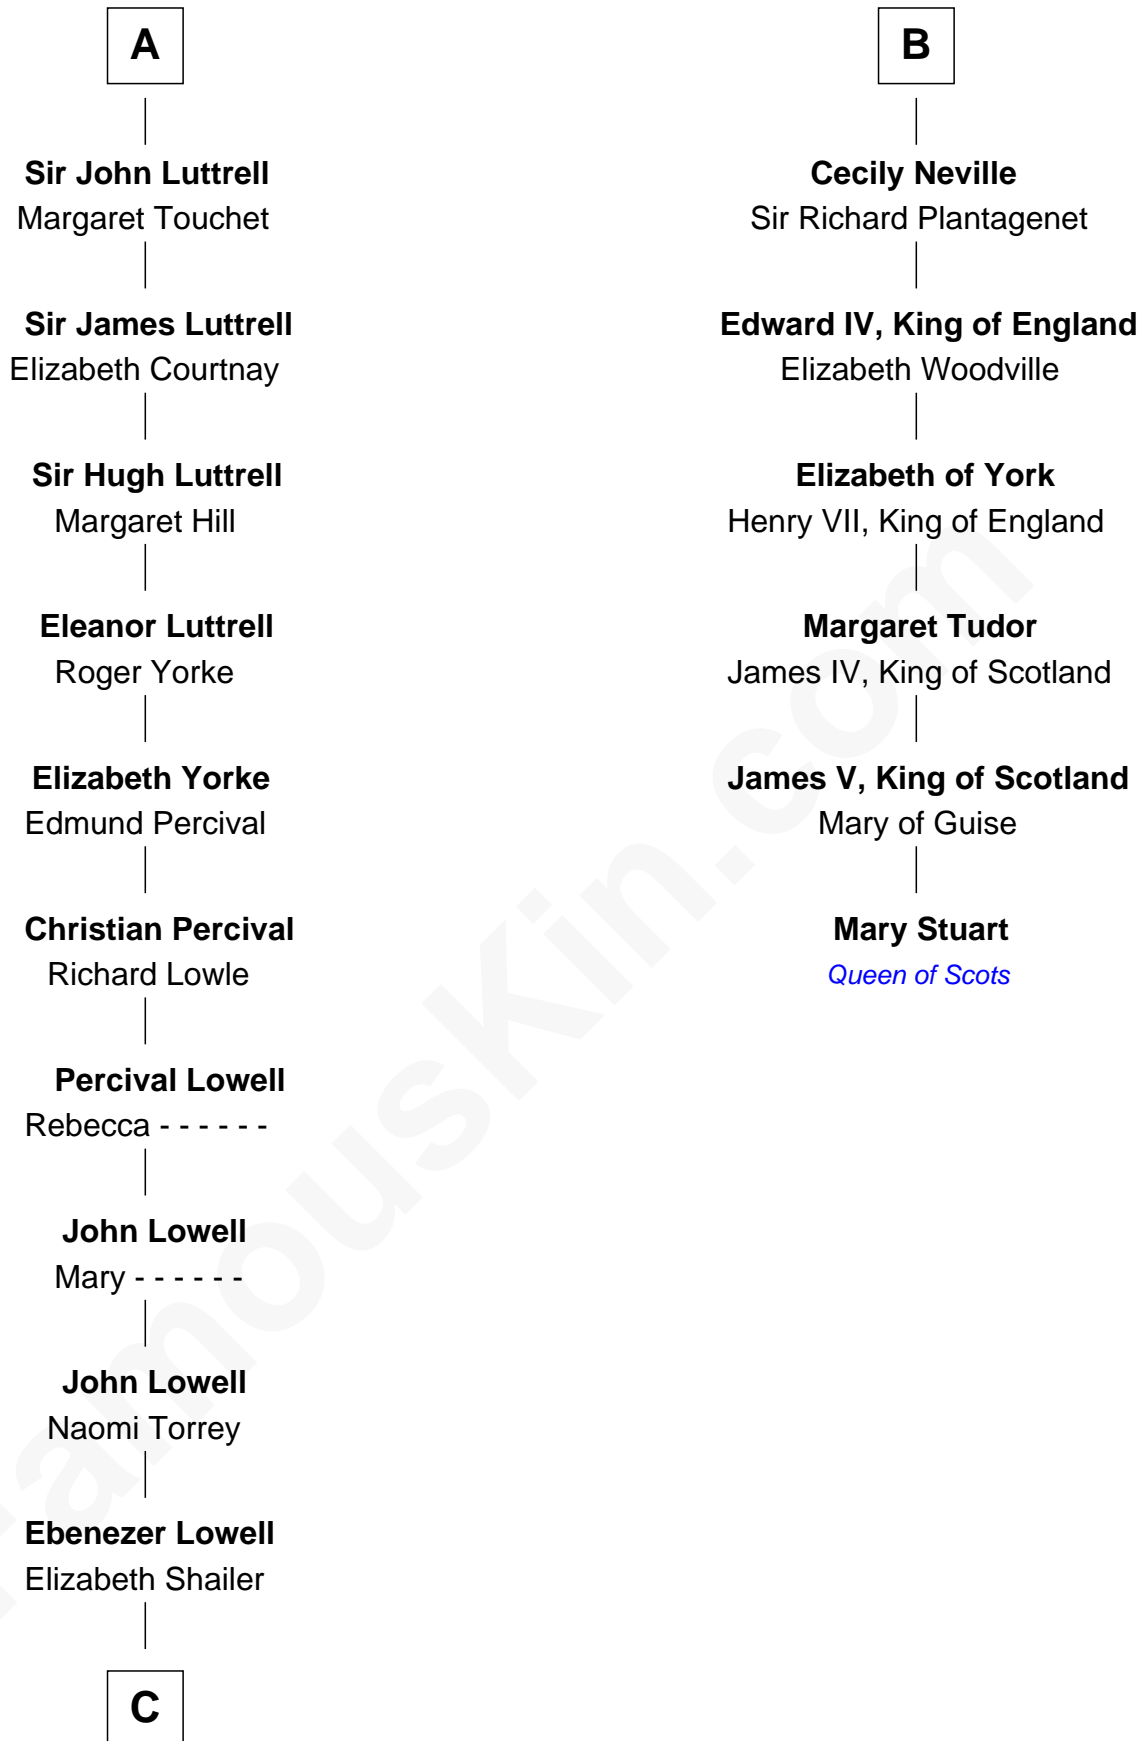

FamousKin.com
Relationship Chart of
James Russell Lowell
American "Fireside" Poet

12th cousin 8 times removed of

Mary Stuart
Queen of Scots

Reginald de Braiose

C

—
Rev. John Lowell

Sarah Champney

—
John Lowell

Rebecca Russell

—
Rev. Charles Lowell

Harriet Brackett Spence

—
James Russell Lowell

American "Fireside" Poet

FamousKin.com