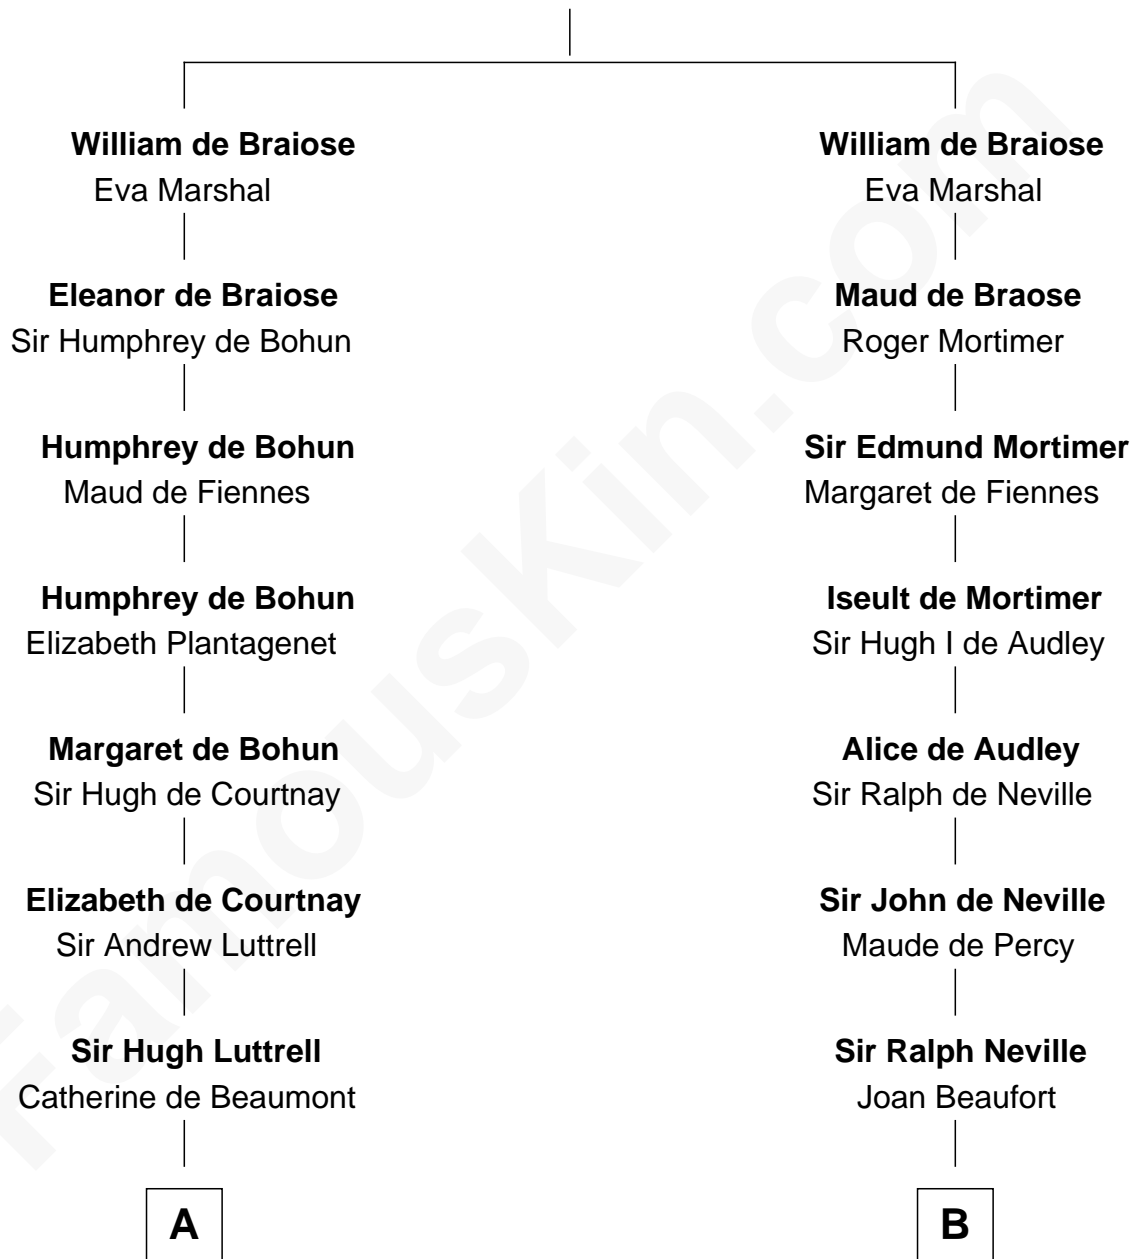

FamousKin.com
Relationship Chart of
James Russell Lowell
American "Fireside" Poet

12th cousin 8 times removed of

Mary Stuart
Queen of Scots

Reginald de Braiose

C

—
Rev. John Lowell

Sarah Champney

—
John Lowell

Rebecca Russell

—
Rev. Charles Lowell

Harriet Brackett Spence

—
James Russell Lowell

American "Fireside" Poet

FamousKin.com