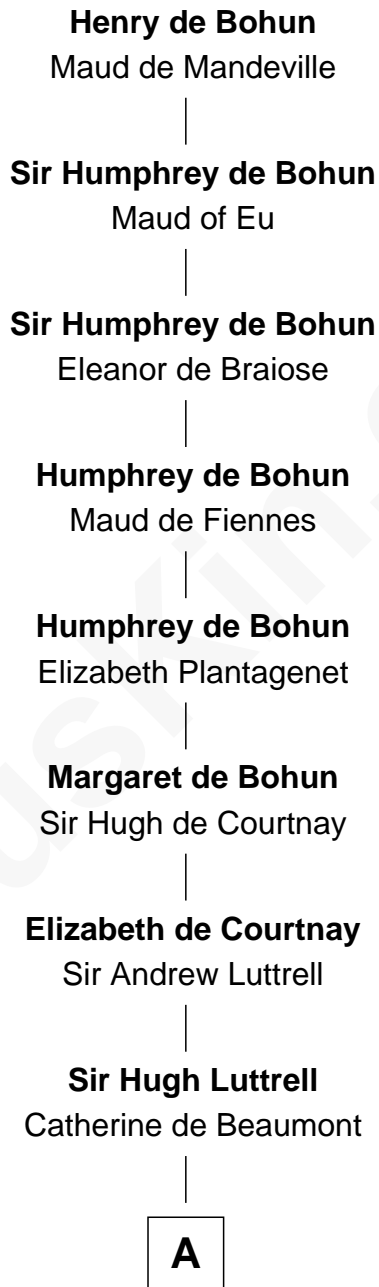

# FamousKin.com Relationship Chart of

**James Russell Lowell**

*American "Fireside" Poet*

**19th Great-grandson of**

**Henry de Bohun**

*Magna Carta Surety*

**A**

**Sir John Luttrell**  
Margaret Touchet

**Sir James Luttrell**  
Elizabeth Courtnay

**Sir Hugh Luttrell**  
Margaret Hill

**Eleanor Luttrell**  
Roger Yorke

**Elizabeth Yorke**  
Edmund Percival

**Christian Percival**  
Richard Lowle

**Percival Lowell**  
Rebecca - - - - -