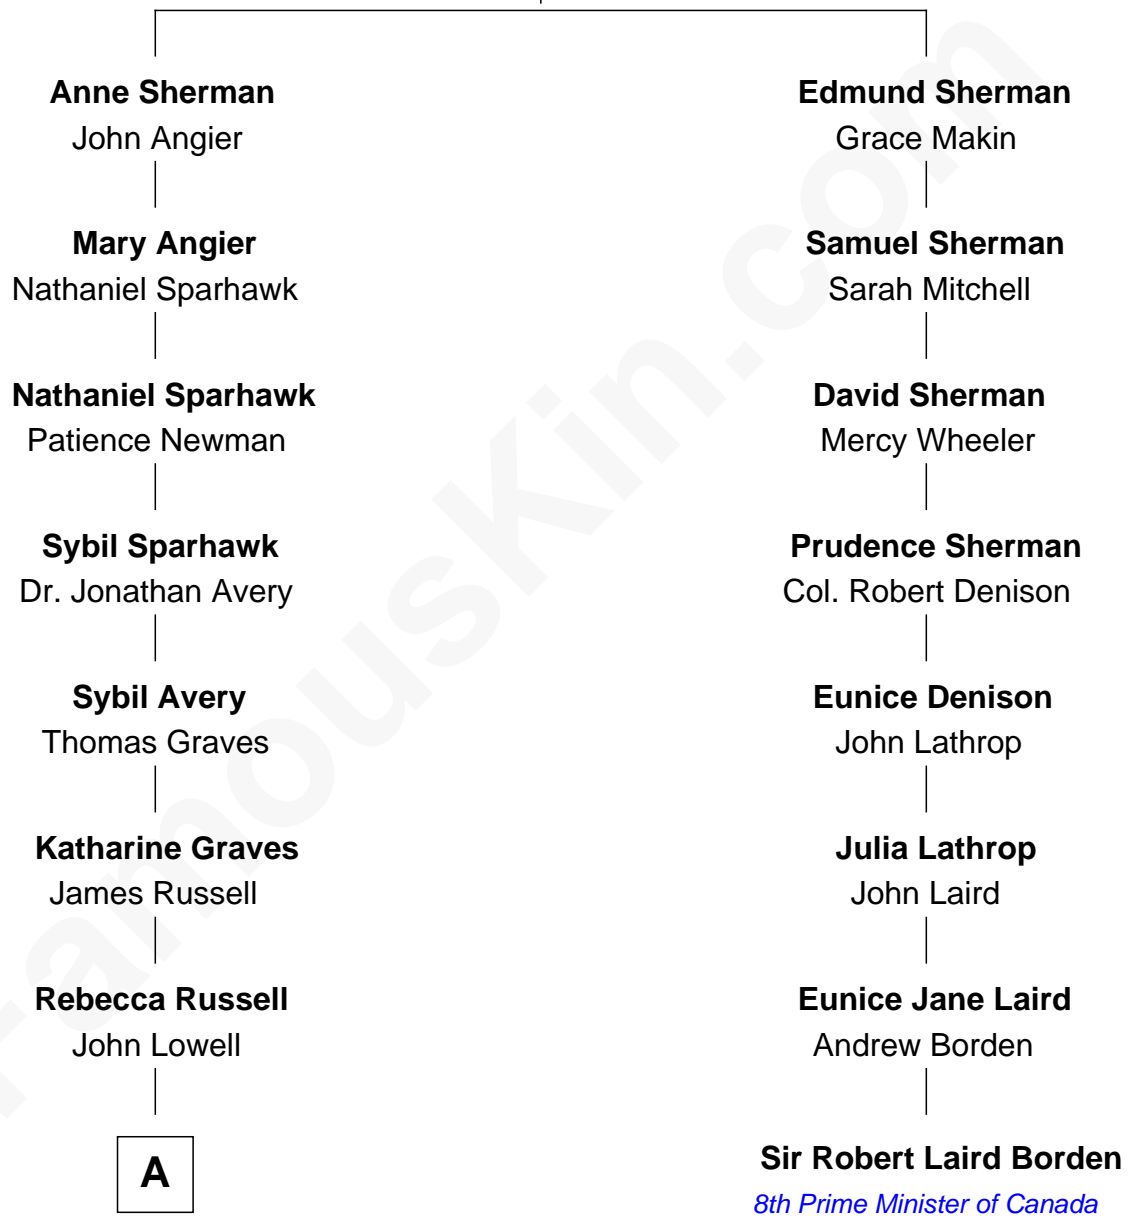

FamousKin.com Relationship Chart of

James Russell Lowell

American "Fireside" Poet

7th cousin 1 time removed of

Sir Robert Laird Borden

8th Prime Minister of Canada

Edmund Sherman

Anne Pellett

A

Rev. Charles Lowell
Harriet Brackett Spence

James Russell Lowell
American "Fireside" Poet

FamousKin.com