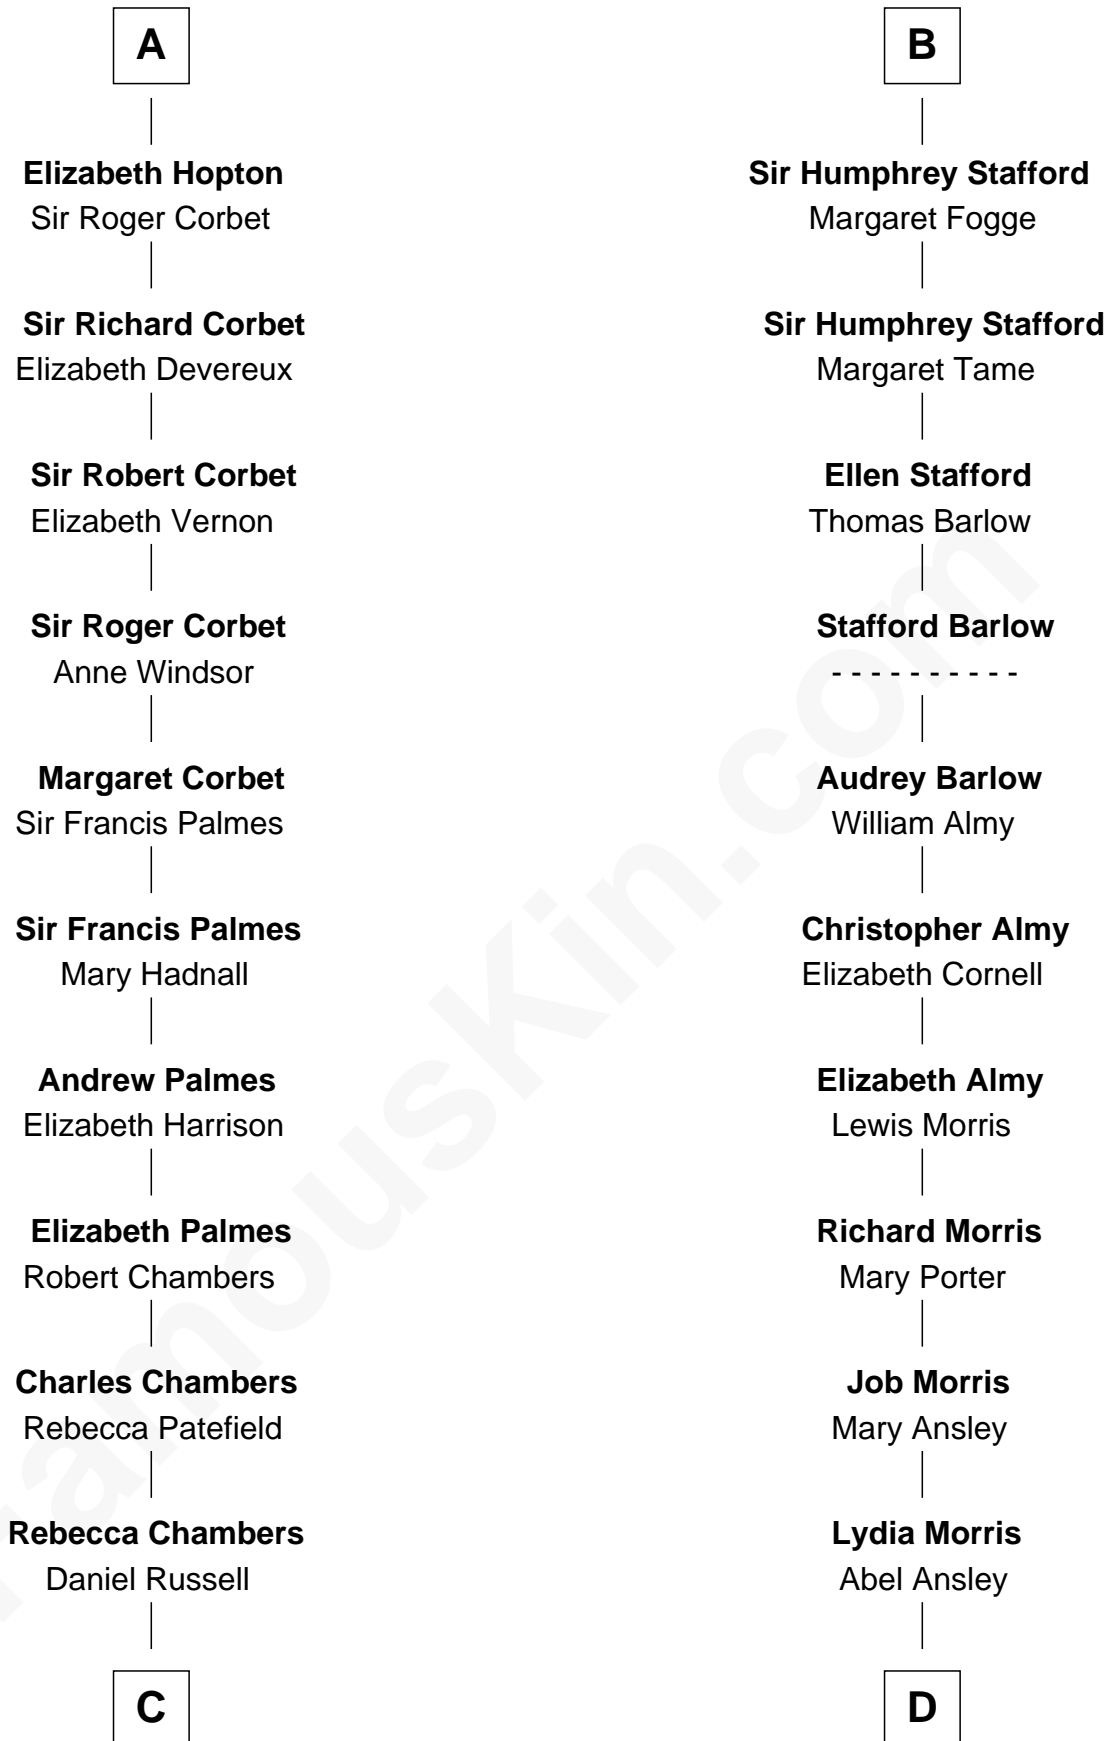

**FamousKin.com**  
**Relationship Chart of**  
**James Russell Lowell**  
*American "Fireside" Poet*

20th cousin 1 time removed of

**Jimmy Carter**  
*39th U.S. President*

**John de Botetourte**  
 Maud FitzThomas

**Littleberry Walker Carter**  
Mary Ann Diligent Seals

**William Archibald Carter**  
Nina Pratt

**Earl Carter**  
Lillian Gordy

**Jimmy Carter**  
*39th U.S. President*

FamousKin.com