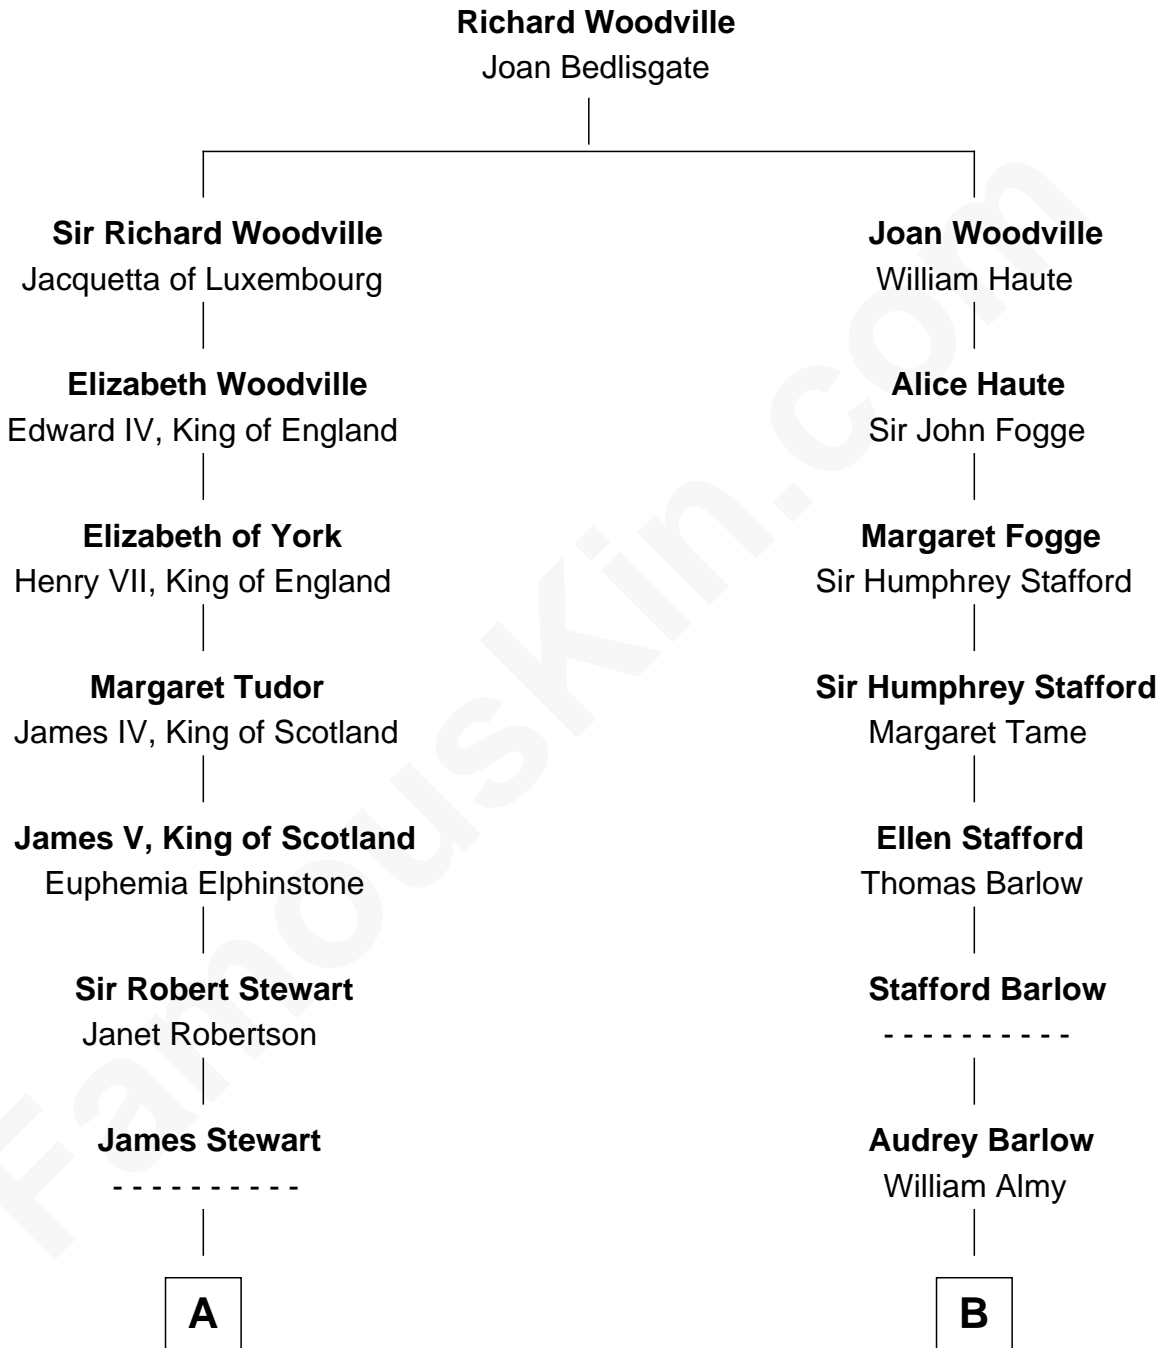

FamousKin.com
Relationship Chart of
James Russell Lowell
American "Fireside" Poet

15th cousin 1 time removed of

Jimmy Carter
39th U.S. President

A

Margaret Stewart

Francis Moodie

Barbara Moodie

Patrick Balfour

George Balfour

Marjorie Baikie

Barbara Balfour

William Traill

William Traill

Isabel Fea

Robert Traill

Mary Whipple

Abel Ansley

Ann Ansley

Wiley Carter

Littleberry Walker Carter

Mary Ann Diligent Seals

William Archibald Carter

Nina Pratt

Earl Carter