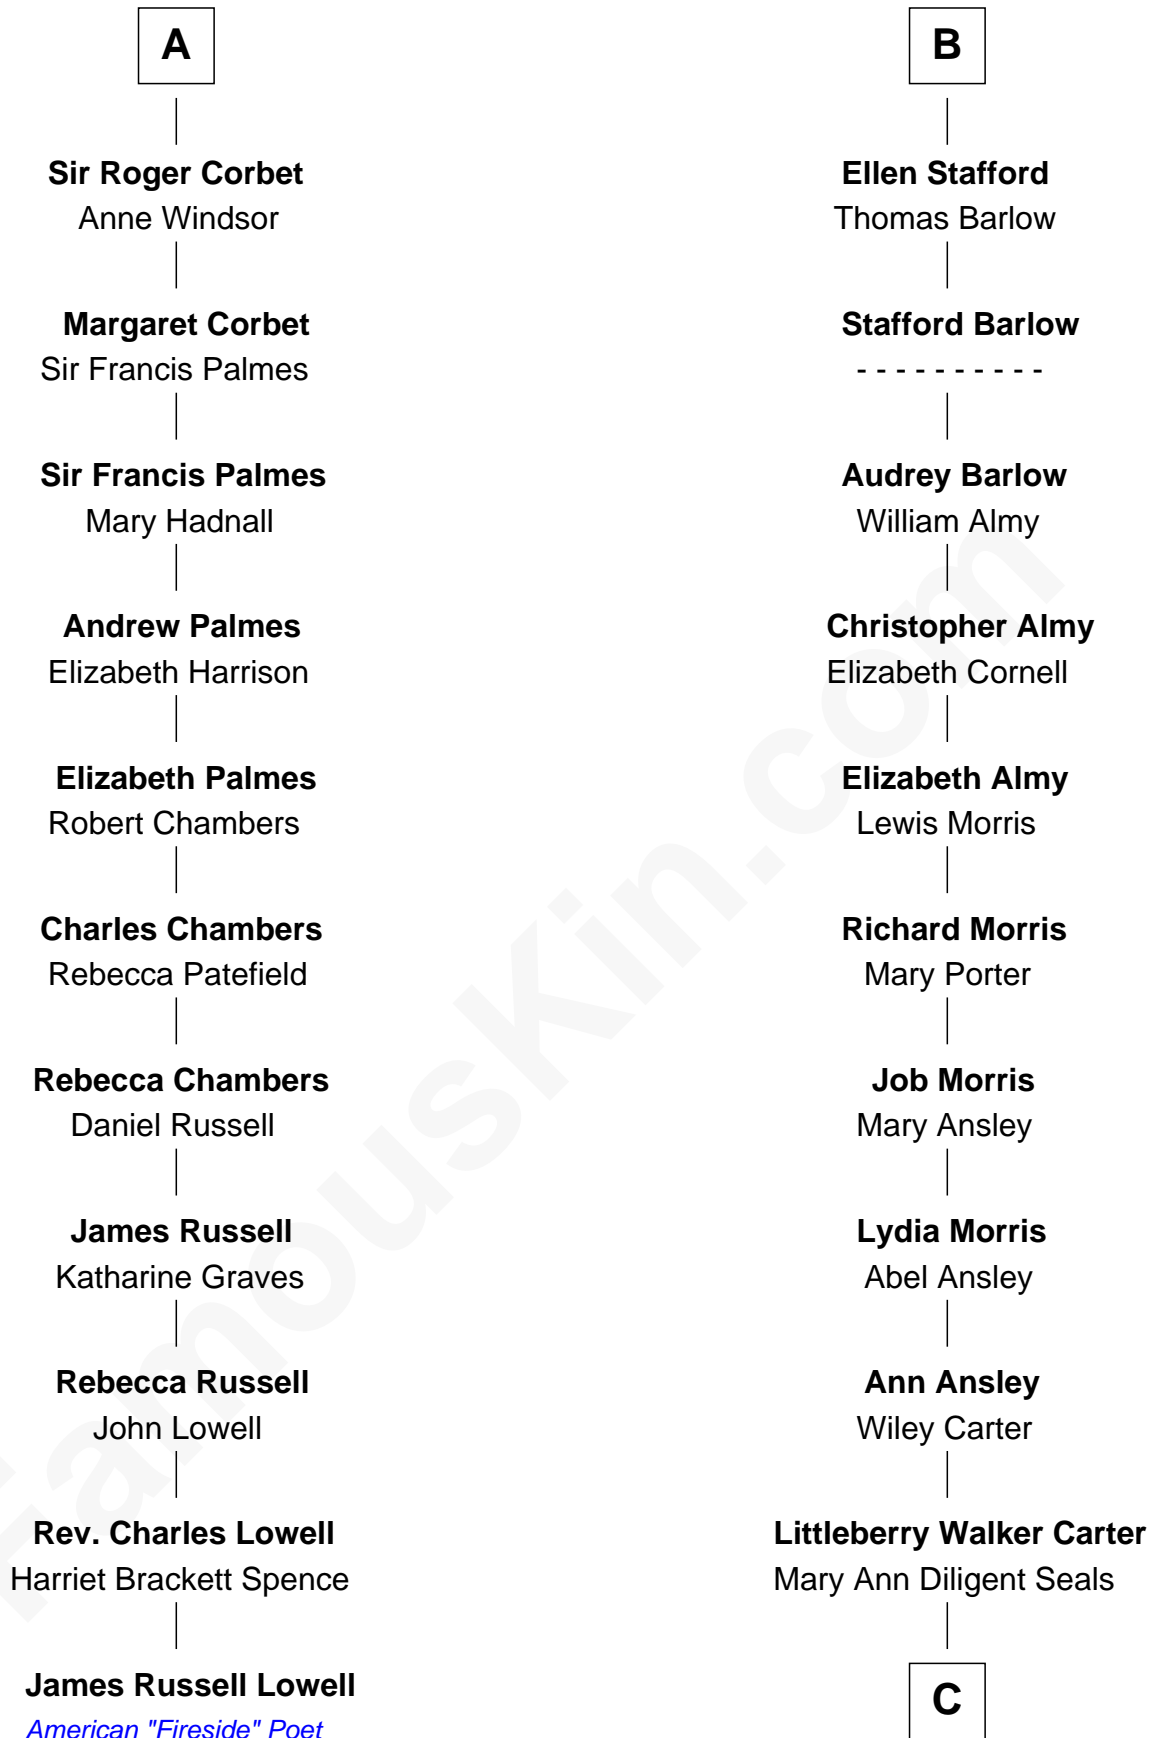

**FamousKin.com**  
**Relationship Chart of**  
**James Russell Lowell**  
*American "Fireside" Poet*

17th cousin 2 times removed of

**Jimmy Carter**  
*39th U.S. President*

**C**

|  
**William Archibald Carter**

Nina Pratt

|  
**Earl Carter**

Lillian Gordy

|  
**Jimmy Carter**

*39th U.S. President*

FamousKin.com