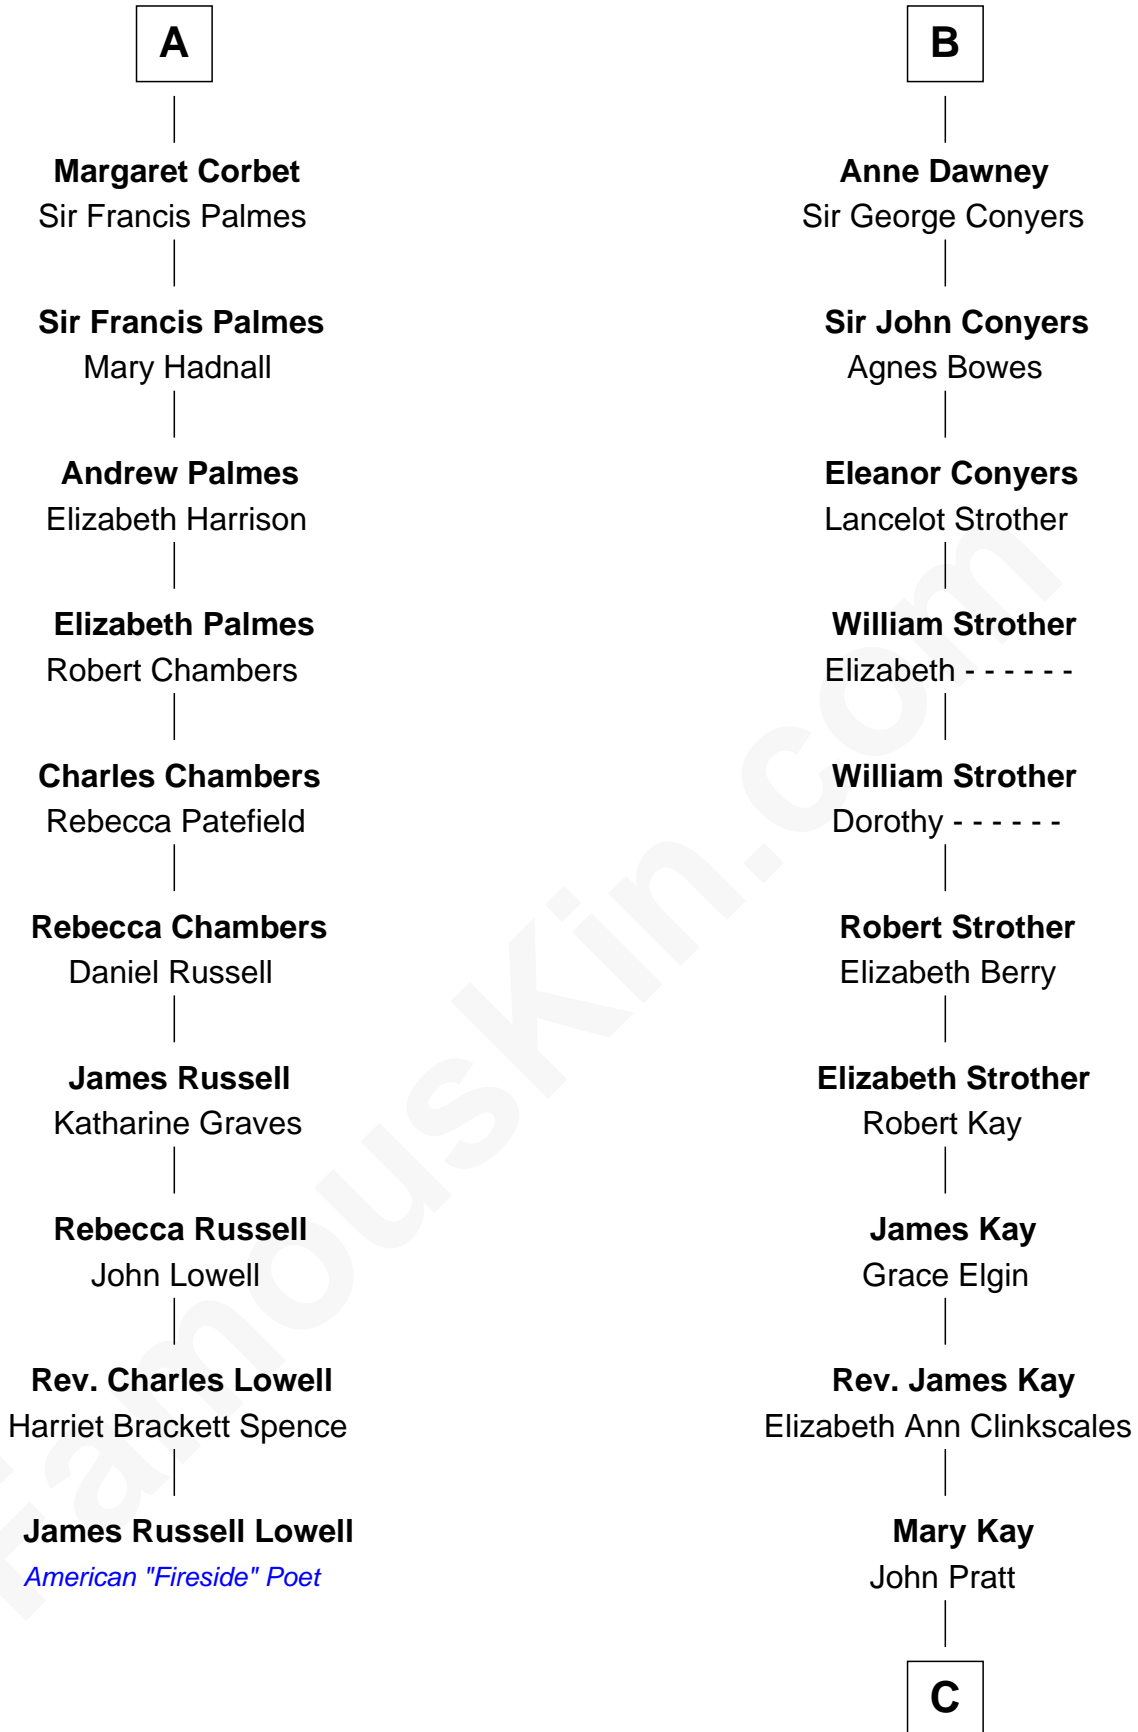

**FamousKin.com**  
**Relationship Chart of**  
**James Russell Lowell**  
*American "Fireside" Poet*

16th cousin 4 times removed of

**Jimmy Carter**  
*39th U.S. President*

**C**

**James E. Pratt**

Sophonra C. Cowan

**Nina Pratt**

William Archibald Carter

**Earl Carter**

Lillian Gordy

**Jimmy Carter**

*39th U.S. President*

FamousKin.com