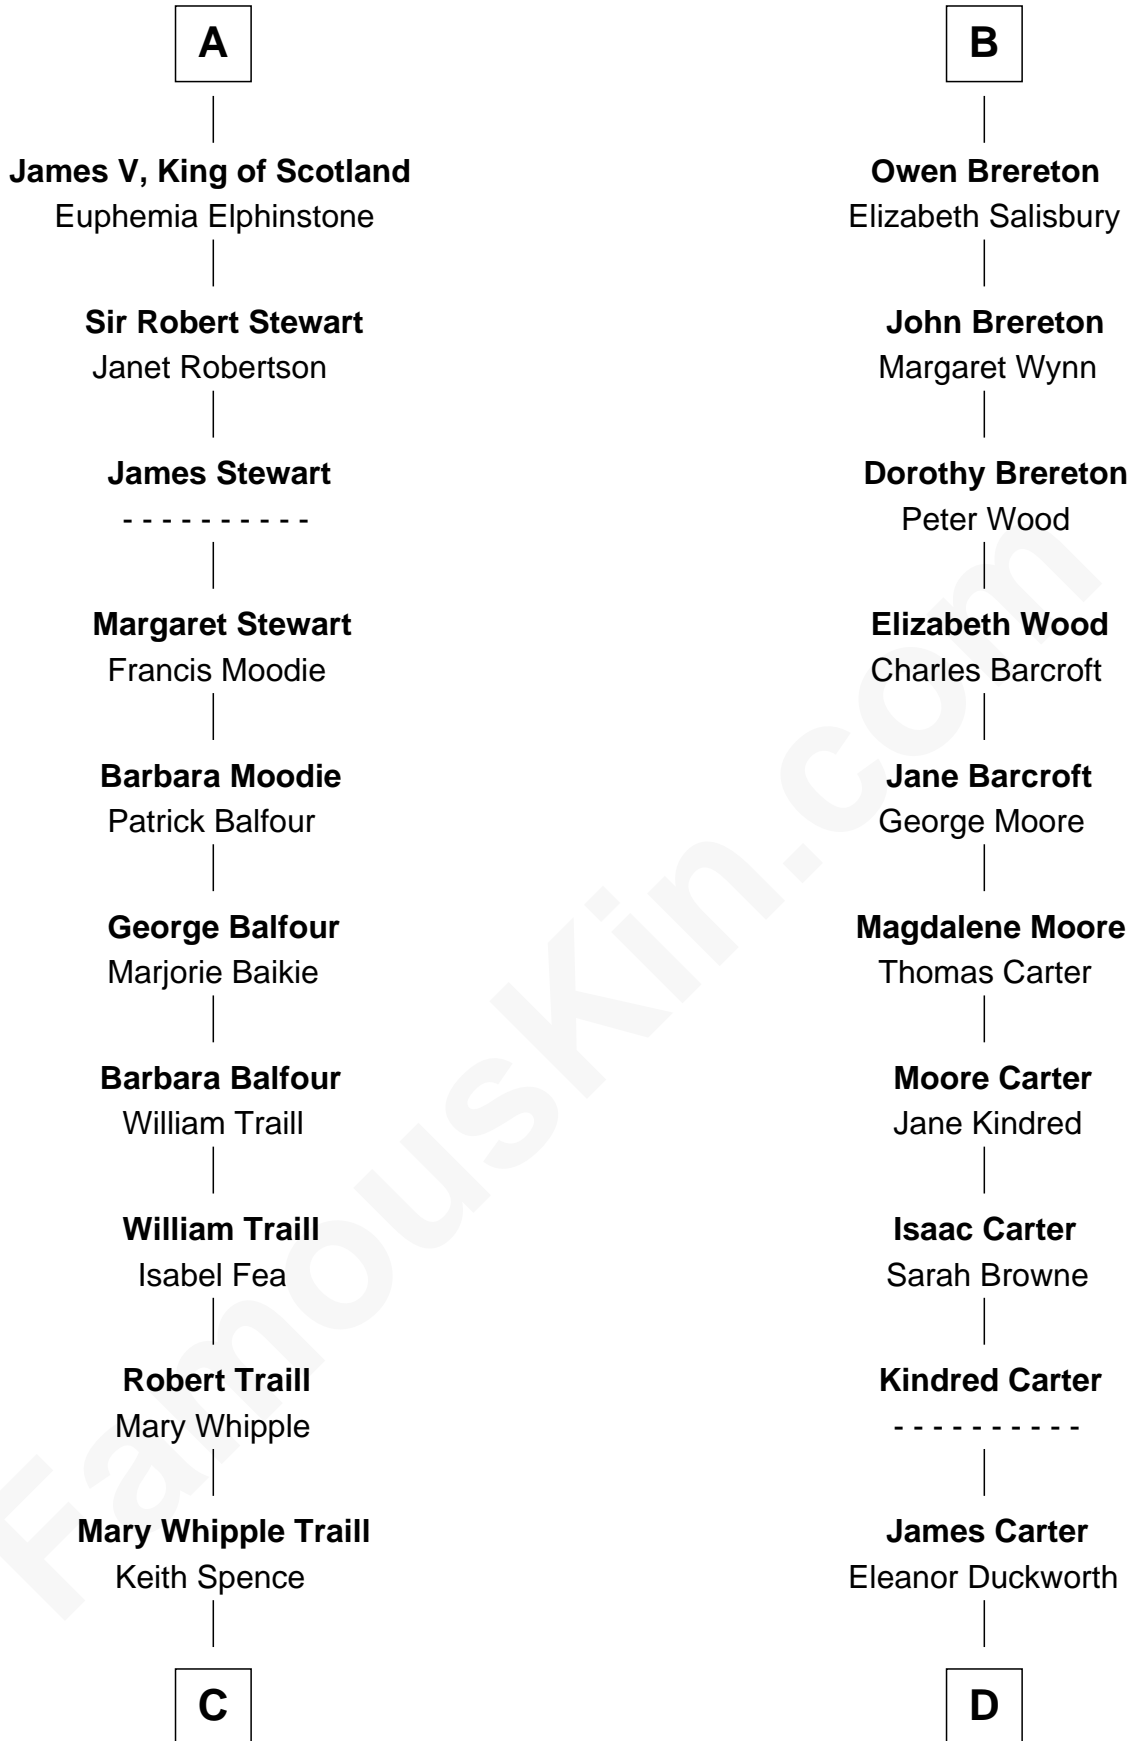

FamousKin.com
Relationship Chart of
James Russell Lowell
American "Fireside" Poet

18th cousin 3 times removed of
Jimmy Carter
39th U.S. President

Sir Robert de Holland
 Maude la Zouche

C

Harriet Brackett Spence

William Archibald Carter

Nina Pratt

Earl Carter

Lillian Gordy

Jimmy Carter

39th U.S. President