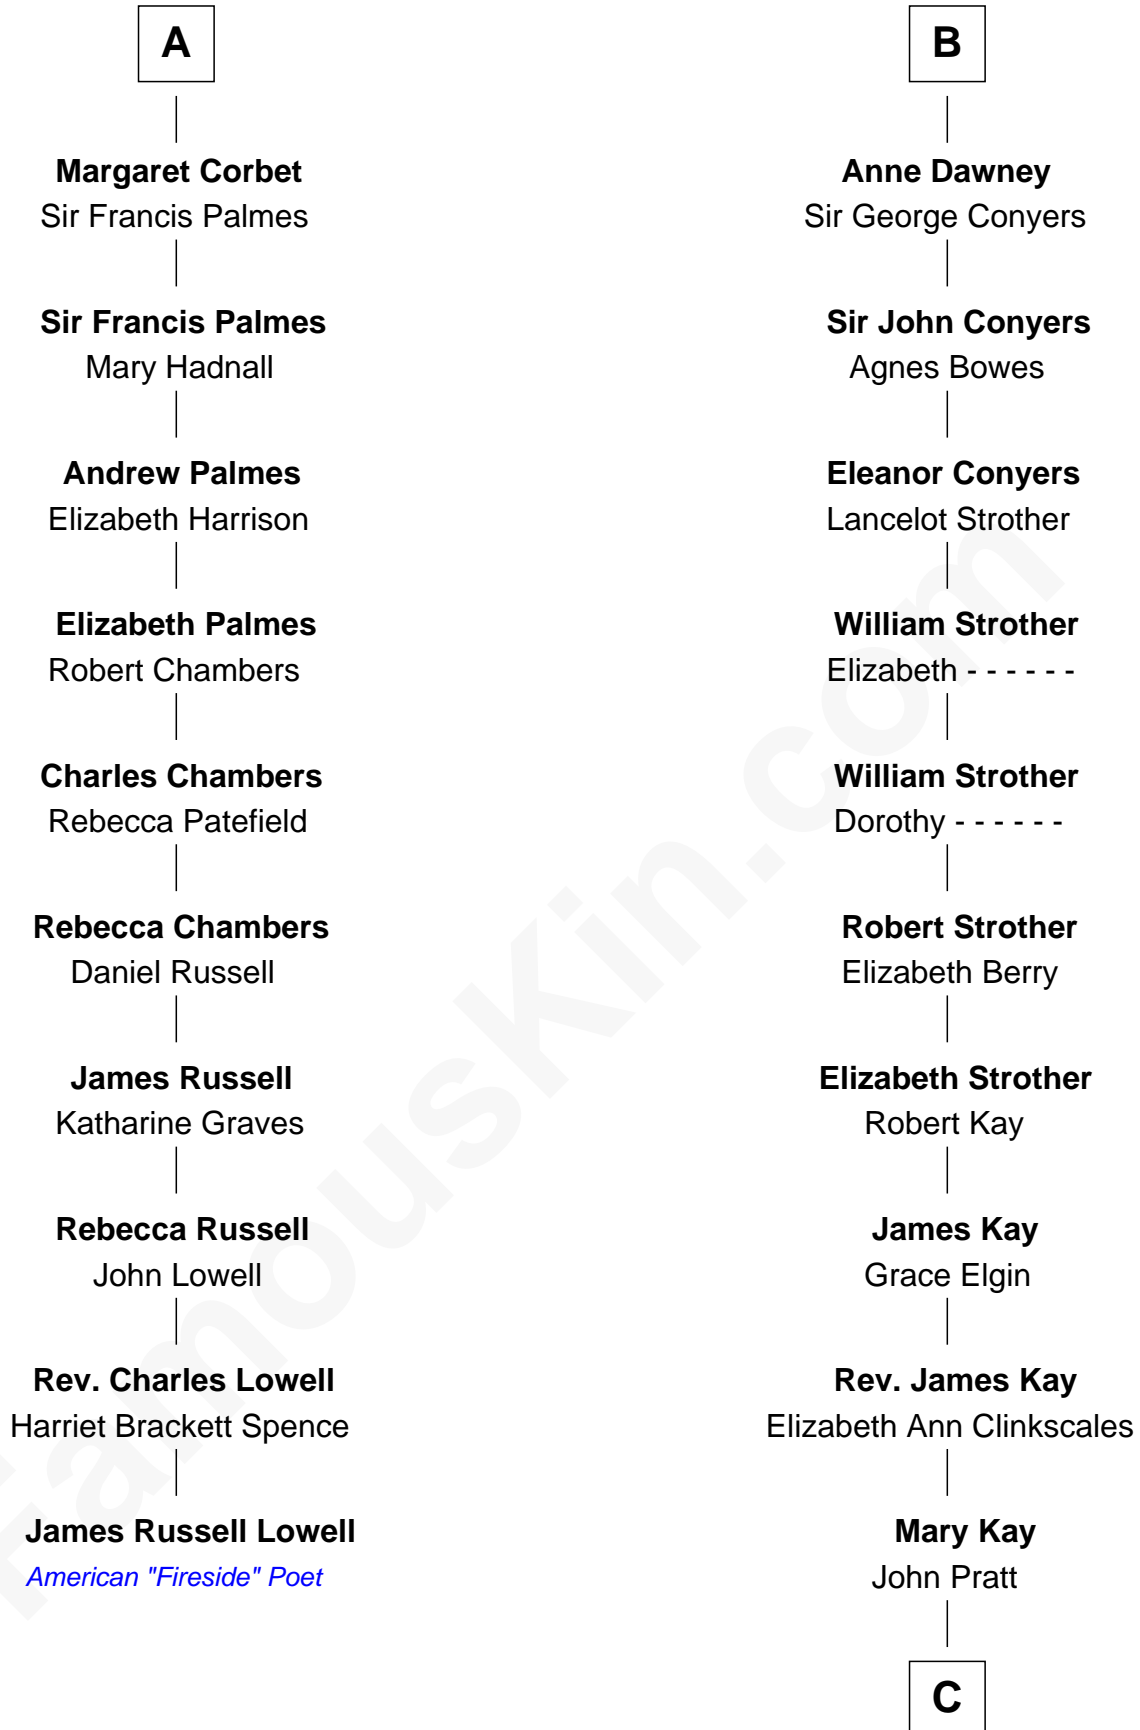

FamousKin.com
Relationship Chart of
James Russell Lowell
American "Fireside" Poet

16th cousin 4 times removed of

Jimmy Carter
39th U.S. President

Sir William de Bohun
 Elizabeth de Badlesmere

C

James E. Pratt

Sophonra C. Cowan

Nina Pratt

William Archibald Carter

Earl Carter

Lillian Gordy

Jimmy Carter

39th U.S. President

FamousKin.com