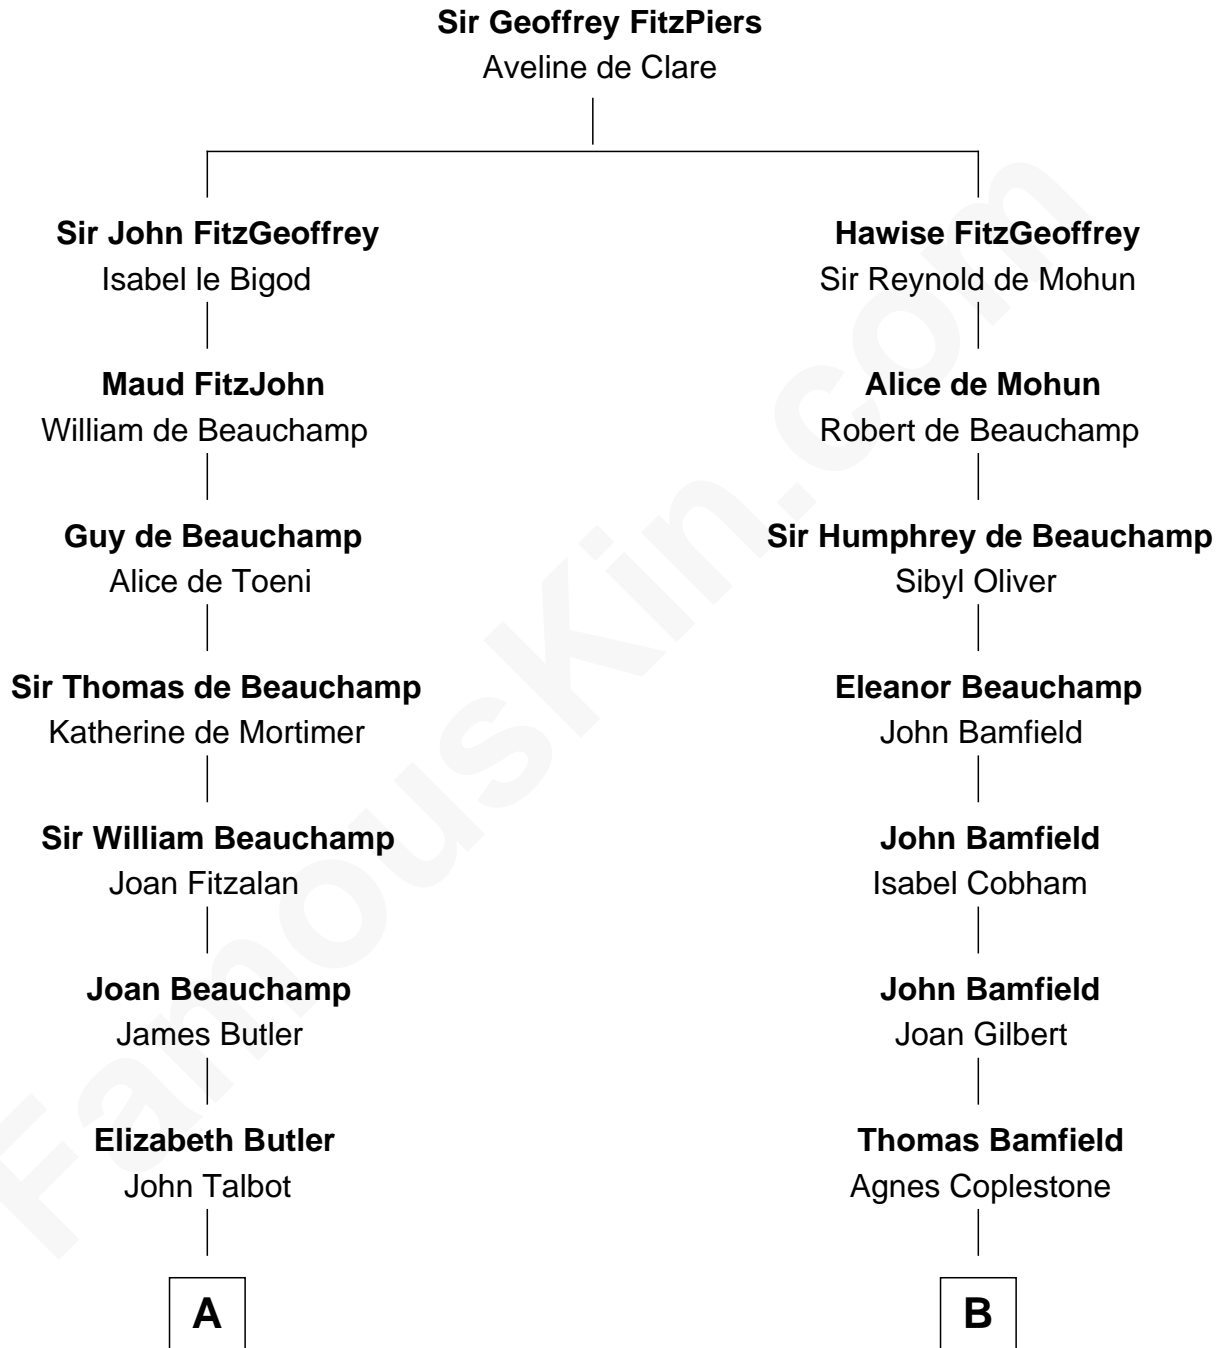

FamousKin.com
Relationship Chart of
James Russell Lowell
American "Fireside" Poet

19th cousin 2 times removed of
Rutherford B. Hayes
19th U.S. President

C

Rebecca Russell

John Lowell

Rev. Charles Lowell
Harriet Brackett Spence

James Russell Lowell
American "Fireside" Poet

D

Sarah Trowbridge

John Russell

Rebecca Russell
Ezekiel Hayes

Rutherford Hayes
Chloe Smith

Rutherford Hayes
Sophia Birchard

Rutherford B. Hayes
19th U.S. President