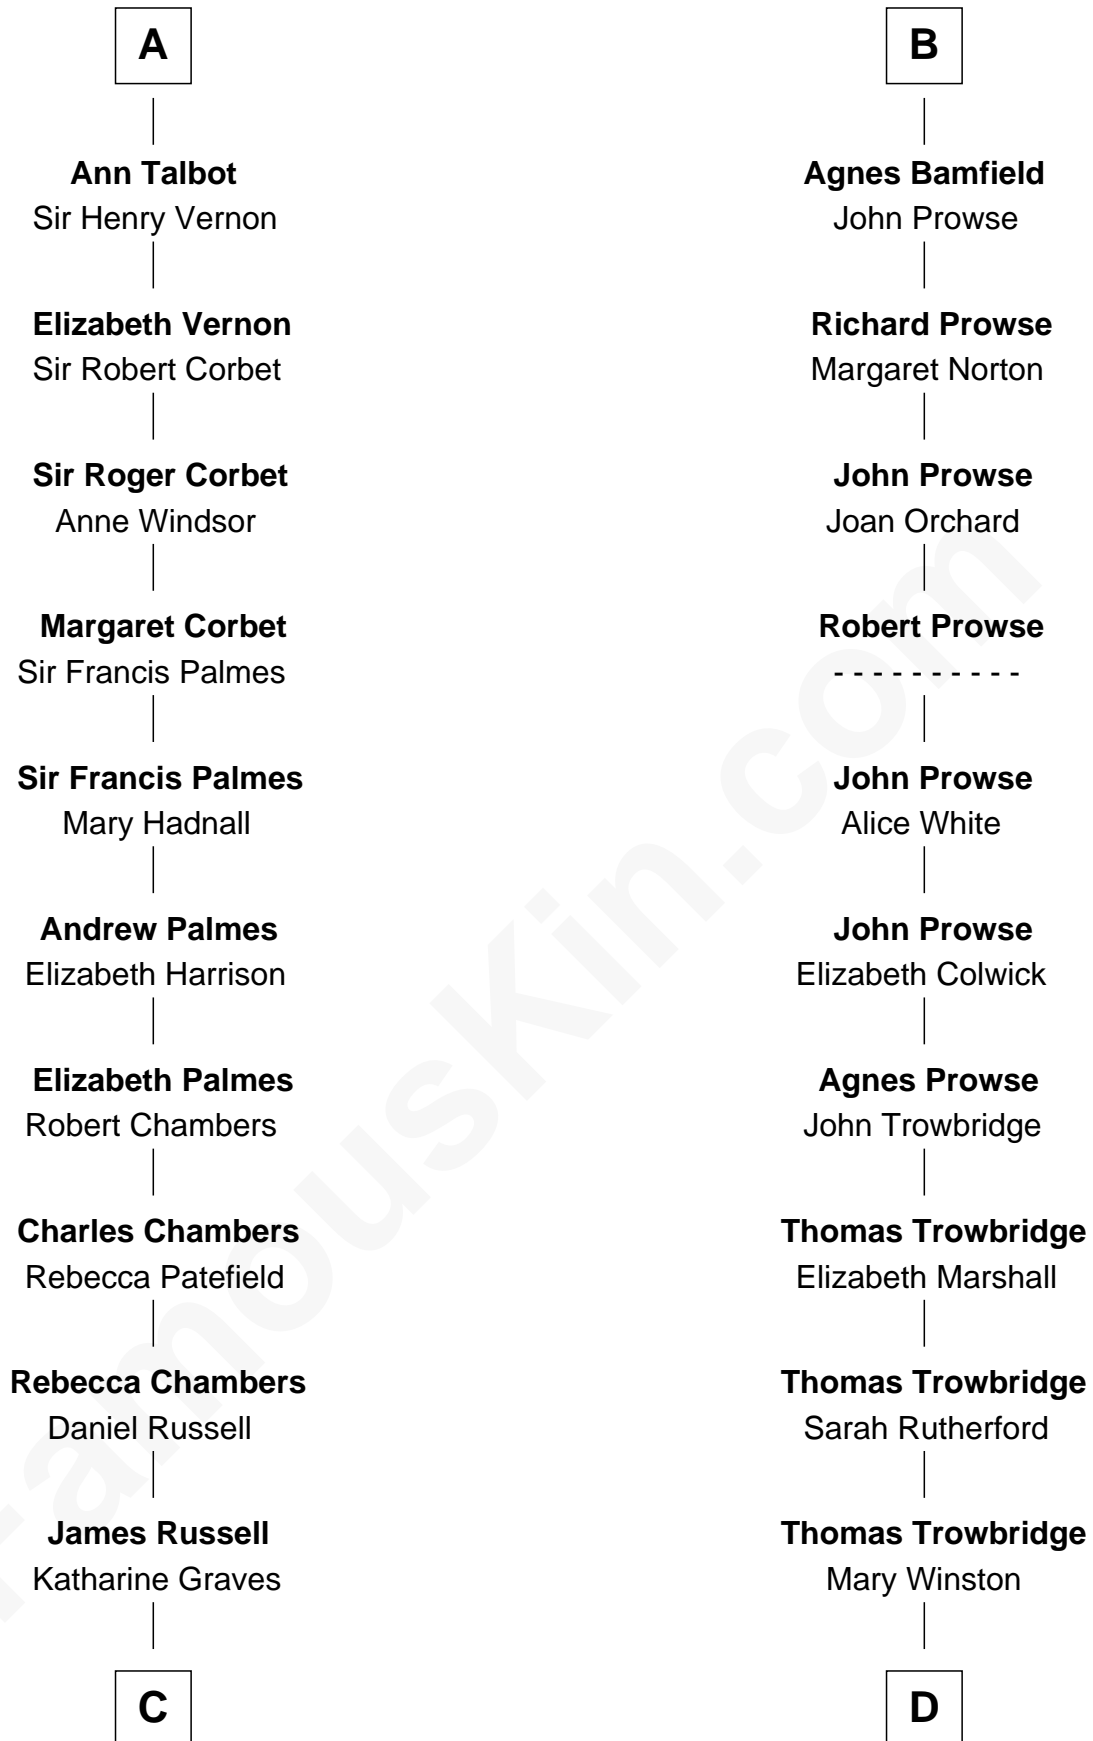

FamousKin.com
Relationship Chart of
James Russell Lowell
American "Fireside" Poet

19th cousin 2 times removed of
Rutherford B. Hayes
19th U.S. President

C

Rebecca Russell

John Lowell

Rev. Charles Lowell
Harriet Brackett Spence

James Russell Lowell
American "Fireside" Poet

D

Sarah Trowbridge

John Russell

Rebecca Russell
Ezekiel Hayes

Rutherford Hayes
Chloe Smith

Rutherford Hayes
Sophia Birchard

Rutherford B. Hayes
19th U.S. President