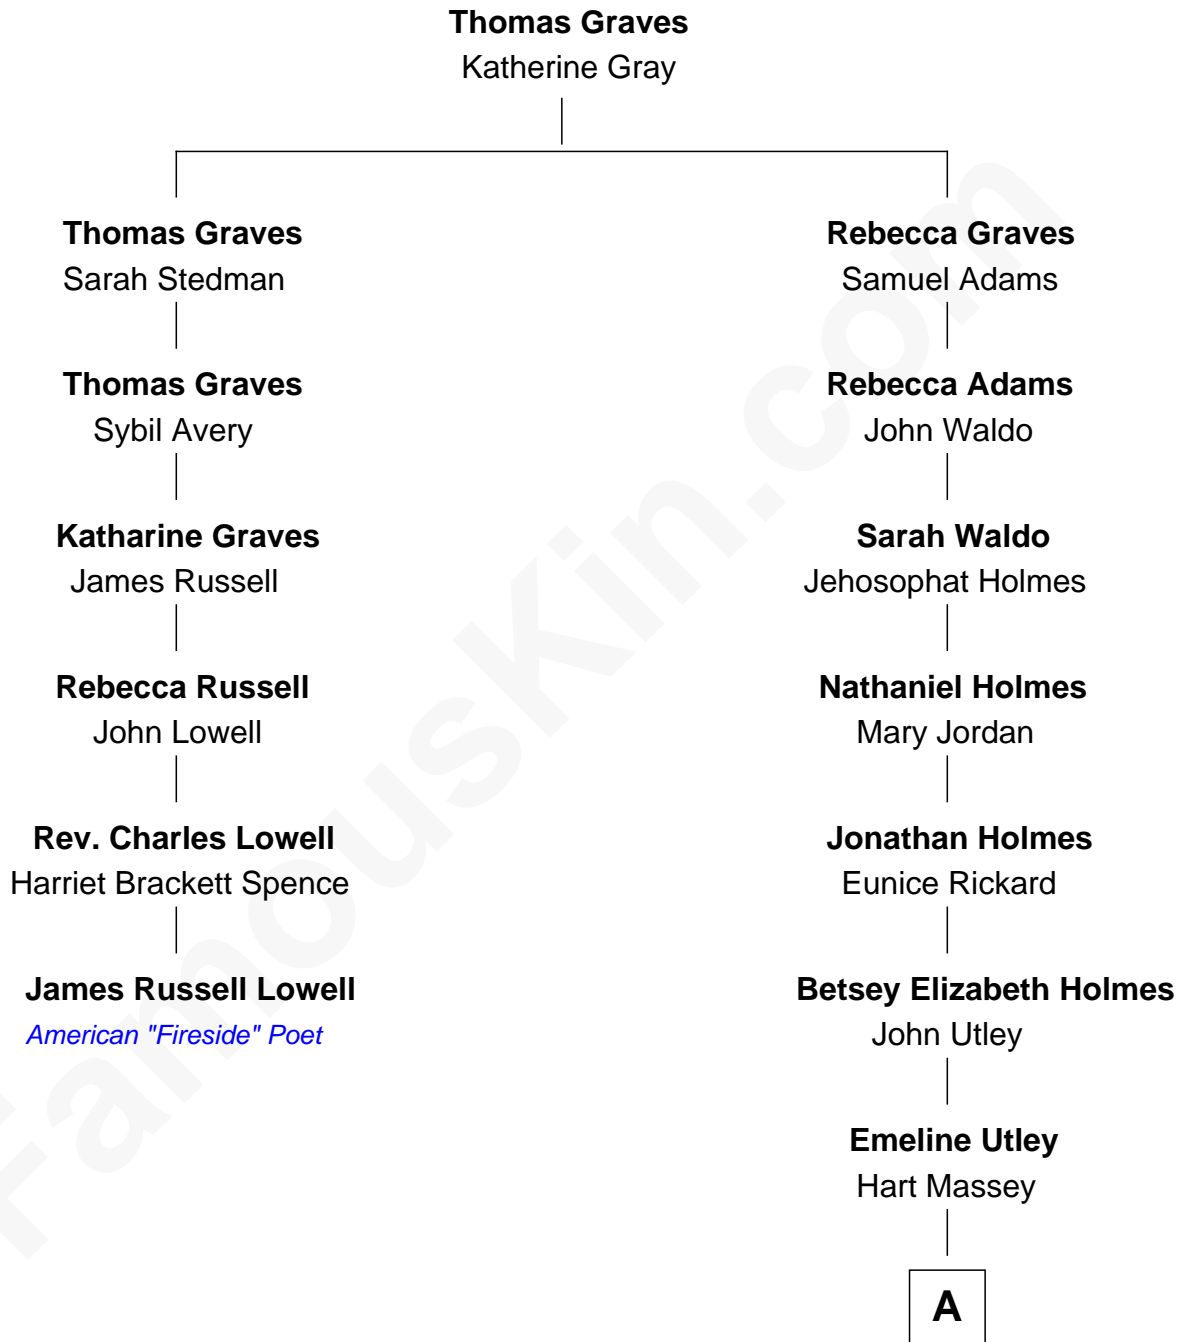

**FamousKin.com**  
**Relationship Chart of**  
**James Russell Lowell**  
*American "Fireside" Poet*

**5th cousin 4 times removed of**  
**Ray Stanton Avery**  
*Founder, Avery Dennison Corp.*

**A**

—  
**Ella Amelia Massey**  
Samuel Fowler Dickinson

—  
**Emma Miller Dickinson**  
Oliver Perry Avery

—  
**Ray Stanton Avery**  
*Founder, Avery Dennison Corp.*

FamousKin.com