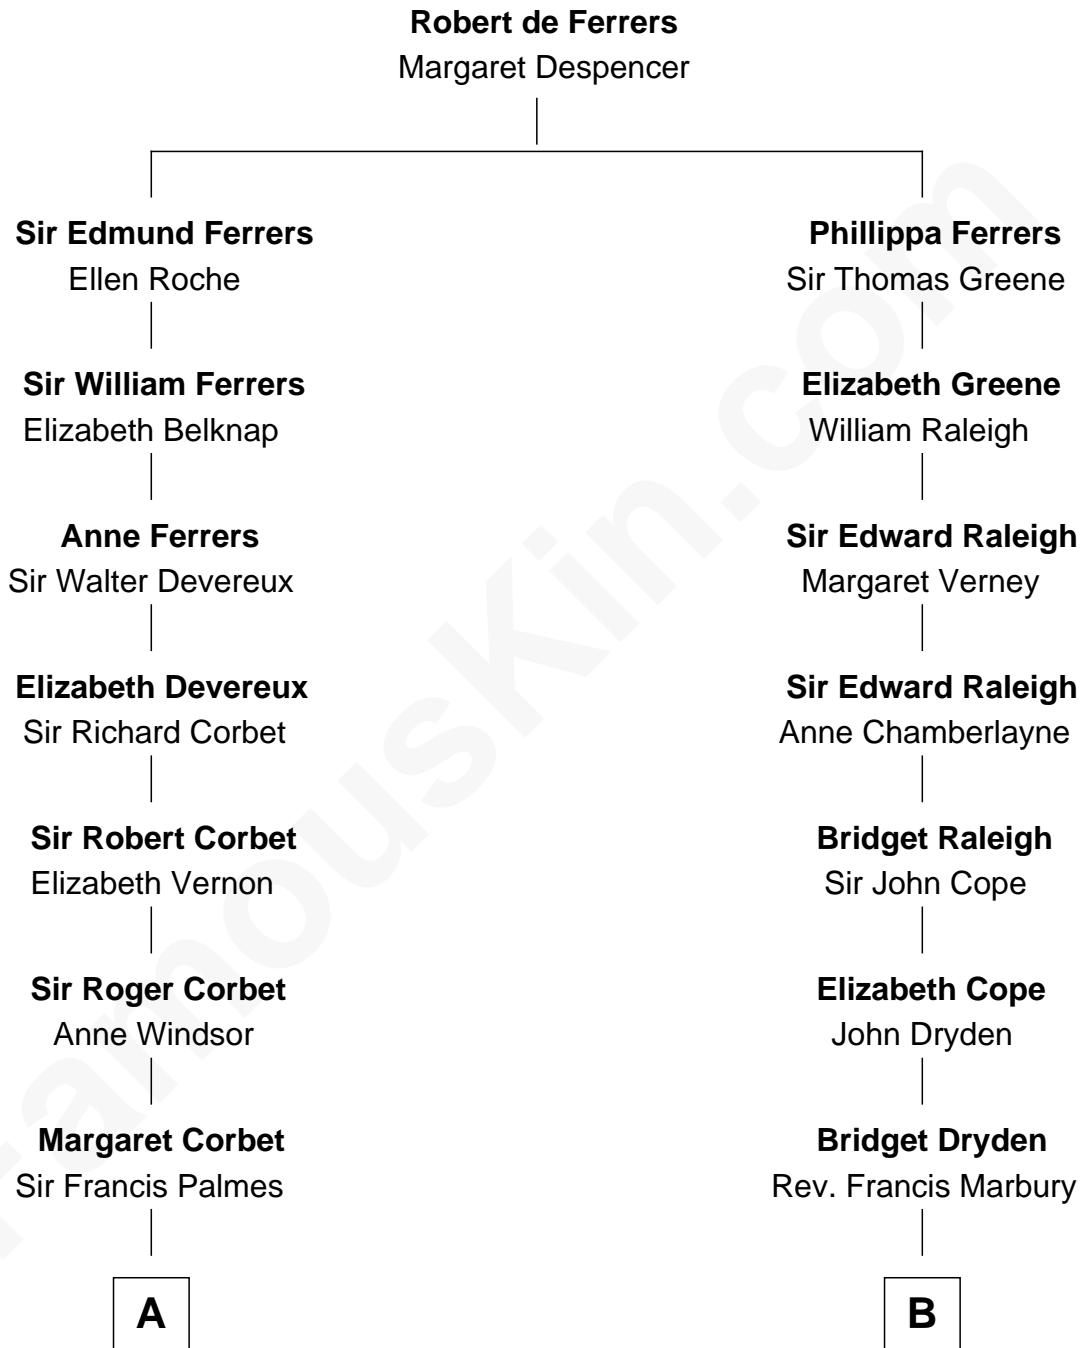

**FamousKin.com**  
**Relationship Chart of**  
**James Russell Lowell**  
*American "Fireside" Poet*

**15th cousin 3 times removed of**  
**Mitt Romney**  
*70th Governor of Massachusetts*

C

George Wilcken Romney

Lenore Emily LaFount

Mitt Romney

*70th Governor of Massachusetts*

FamousKin.com