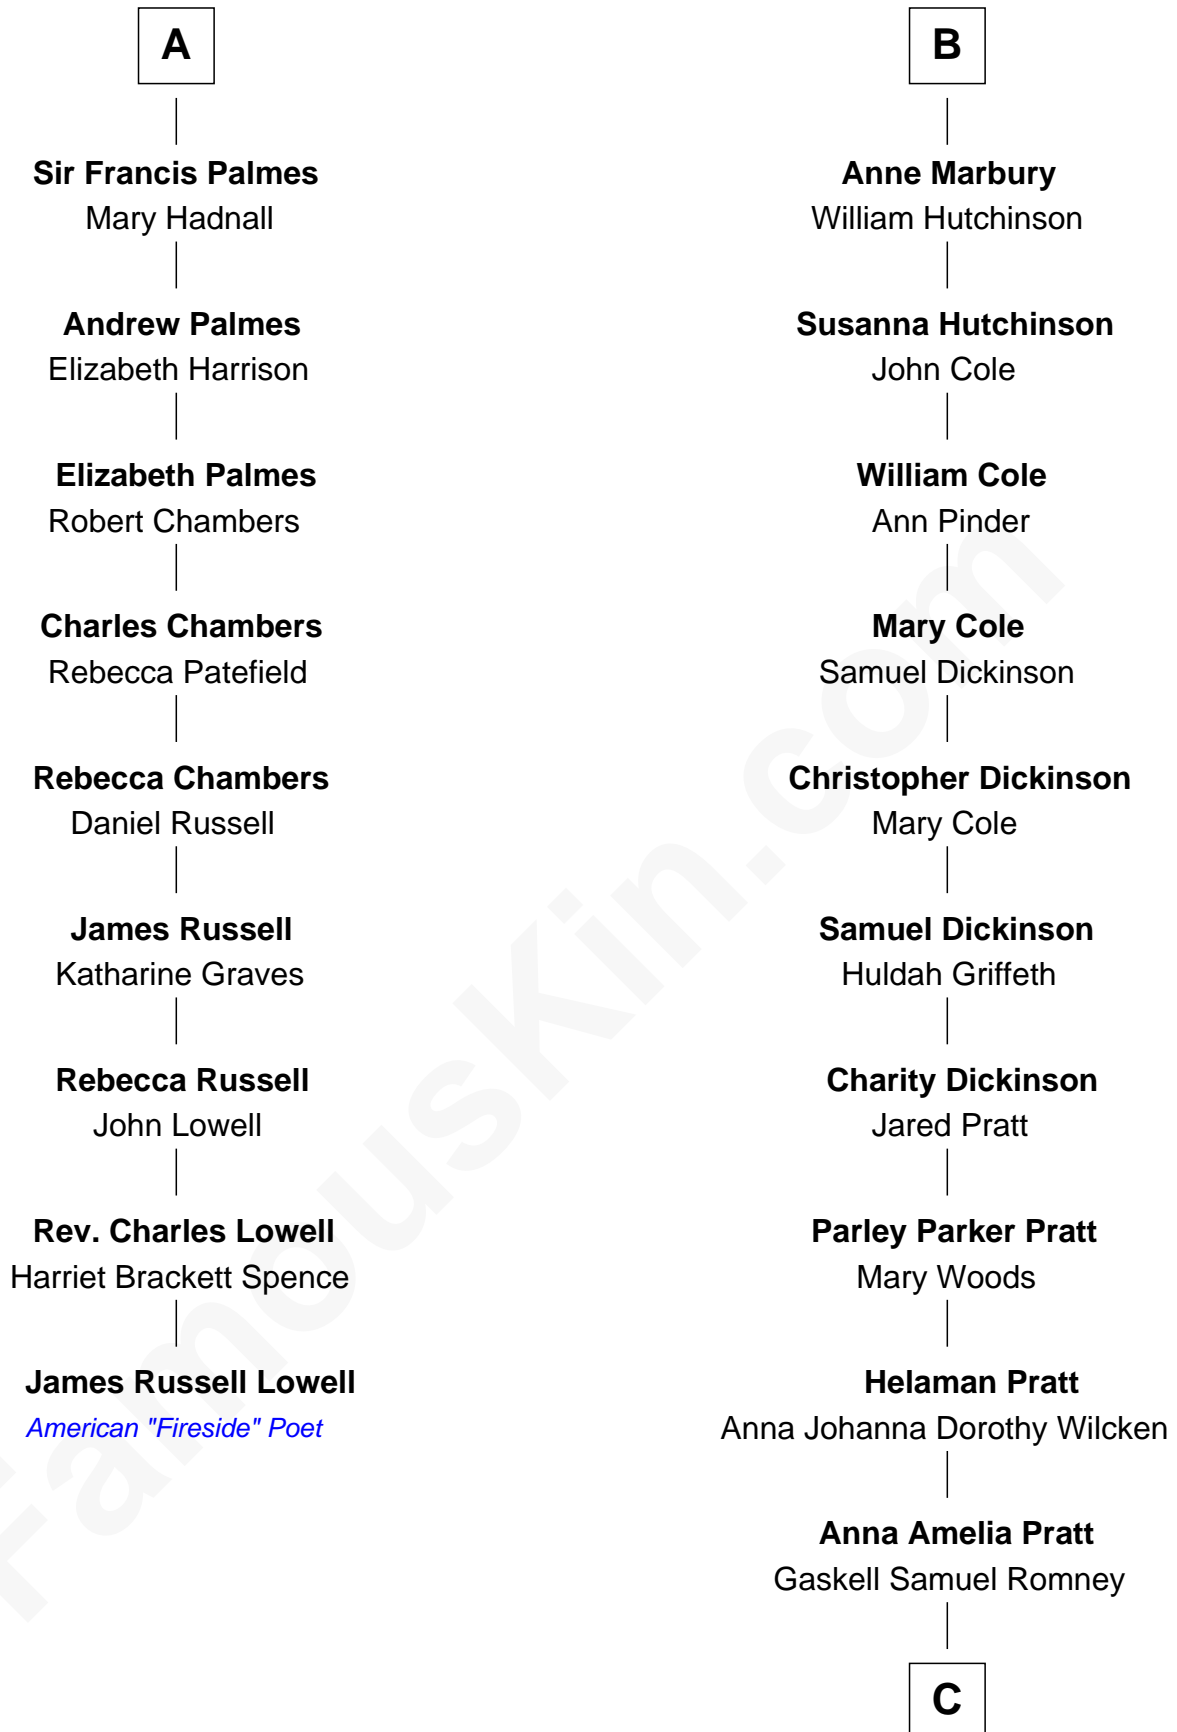

**FamousKin.com**  
**Relationship Chart of**  
**James Russell Lowell**  
*American "Fireside" Poet*

**15th cousin 3 times removed of**  
**Mitt Romney**  
*70th Governor of Massachusetts*

C

George Wilcken Romney

Lenore Emily LaFount

Mitt Romney

*70th Governor of Massachusetts*

FamousKin.com