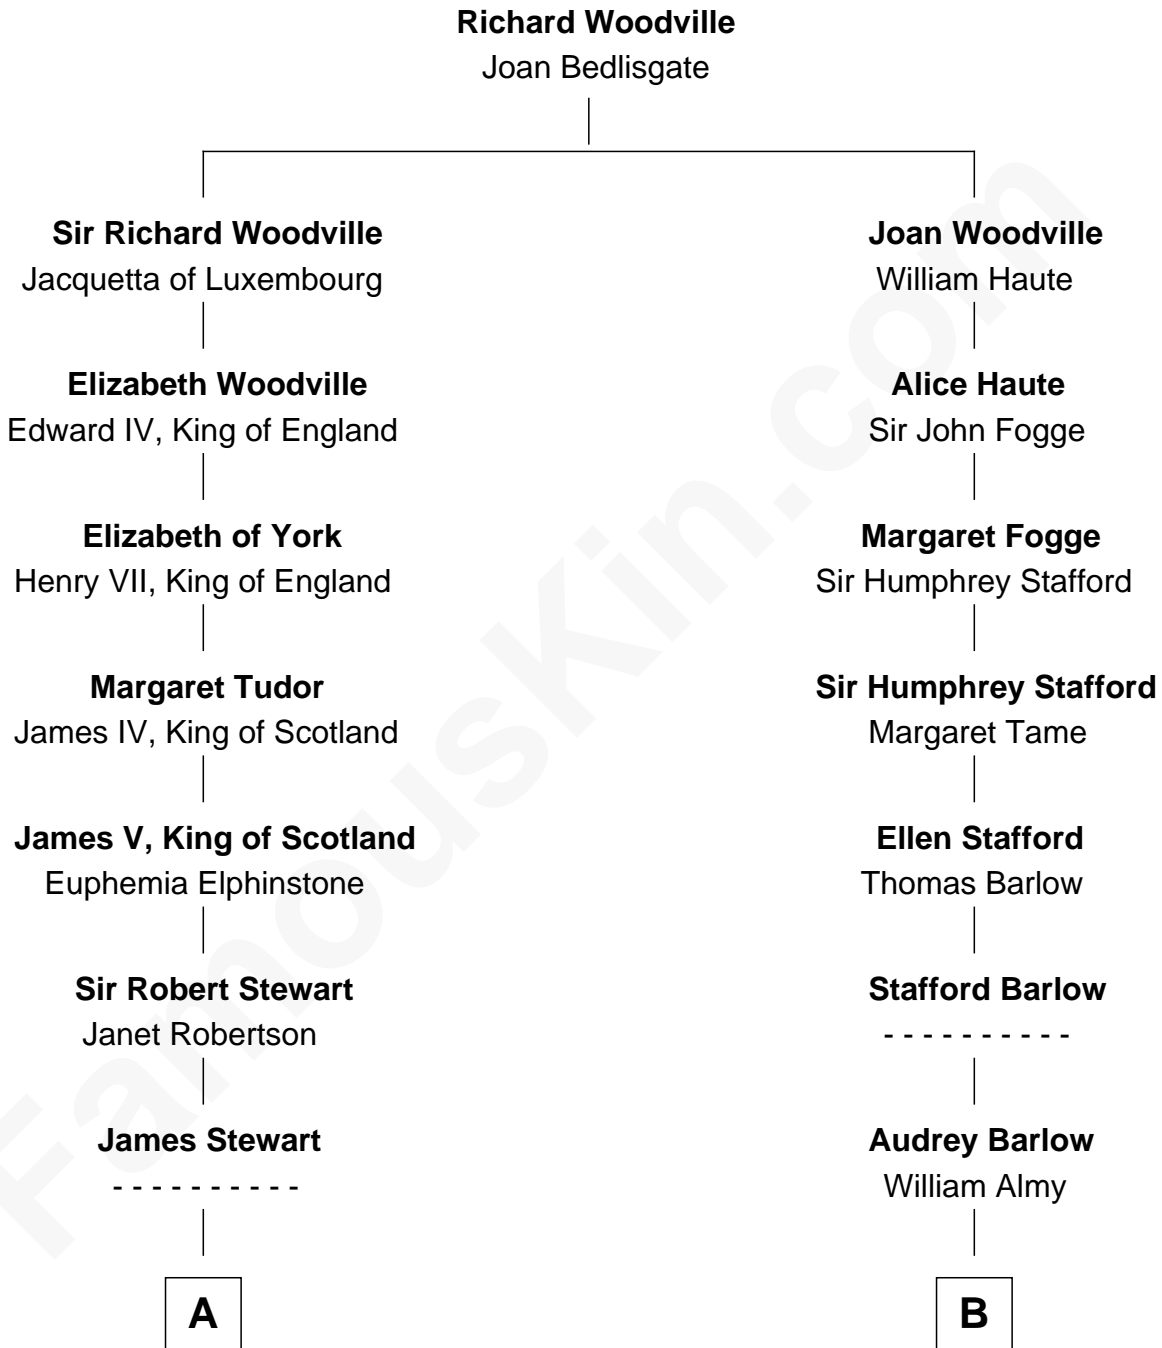

FamousKin.com
Relationship Chart of
James Russell Lowell
American "Fireside" Poet

15th cousin 2 times removed of
Mitt Romney
70th Governor of Massachusetts

Mitt Romney photo by [Gage Skidmore](#) (CC BY-SA 3.0)