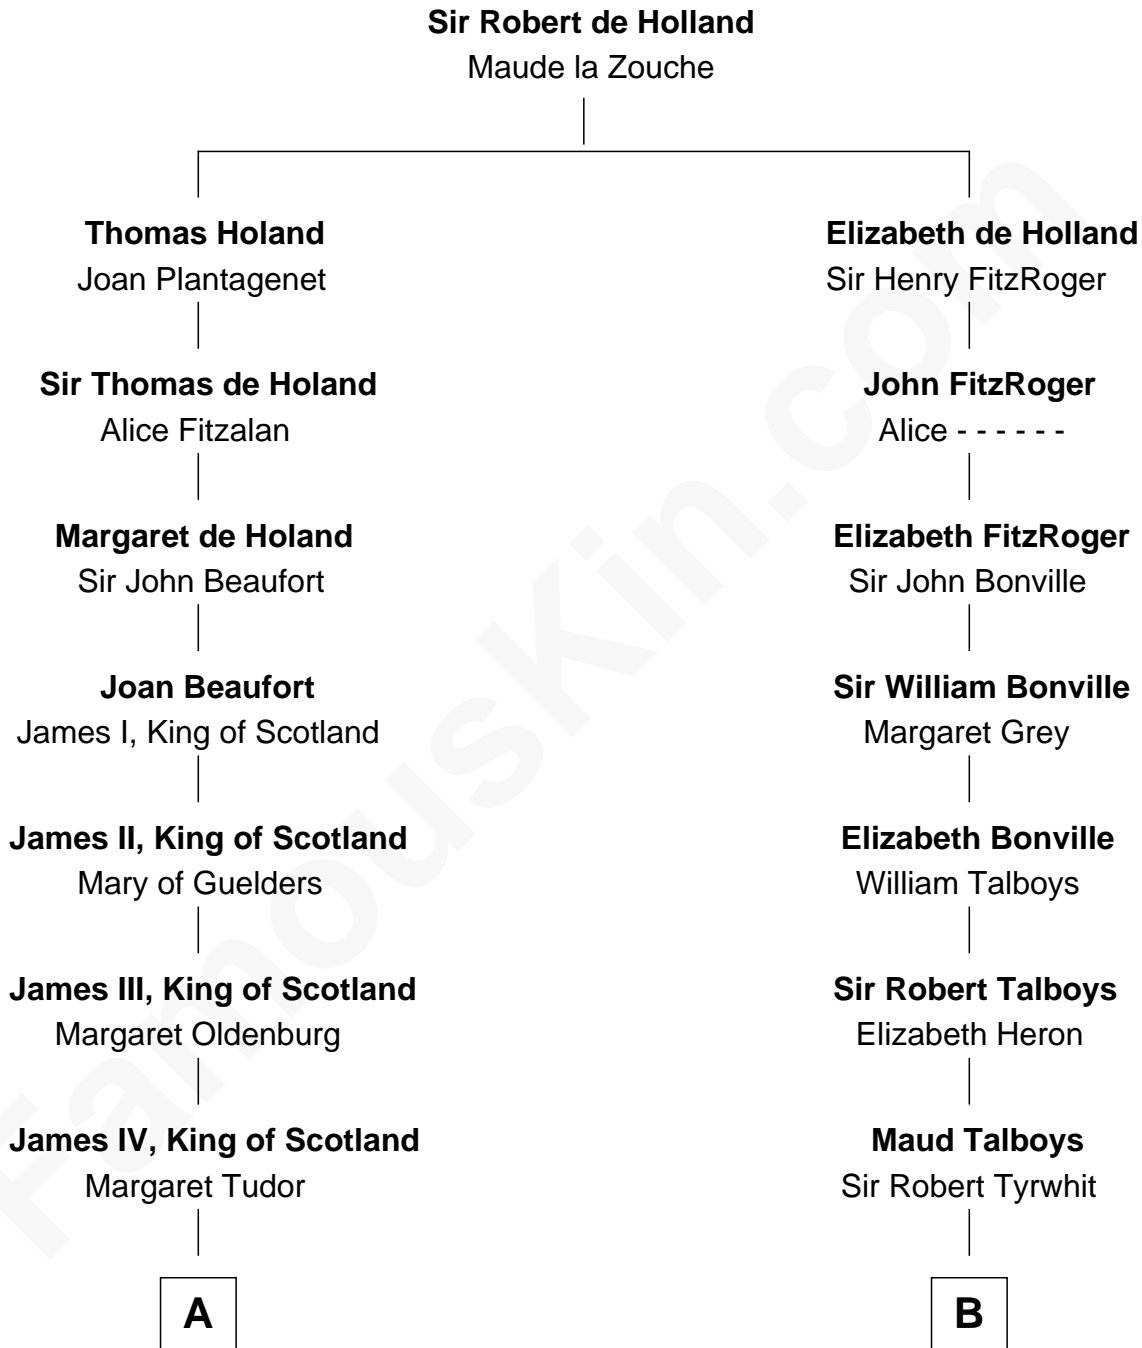

FamousKin.com

Relationship Chart of

James Russell Lowell

American "Fireside" Poet

18th cousin 2 times removed of

Mitt Romney

70th Governor of Massachusetts

C

Harriet Brackett Spence

Rev. Charles Lowell

James Russell Lowell

American "Fireside" Poet

D

Charles Edward Robison

Rosetta Mary Berry

Alma Luella Robison

Harold Arundel LaFount

Lenore Emily LaFount

George Wilcken Romney

Mitt Romney

70th Governor of Massachusetts