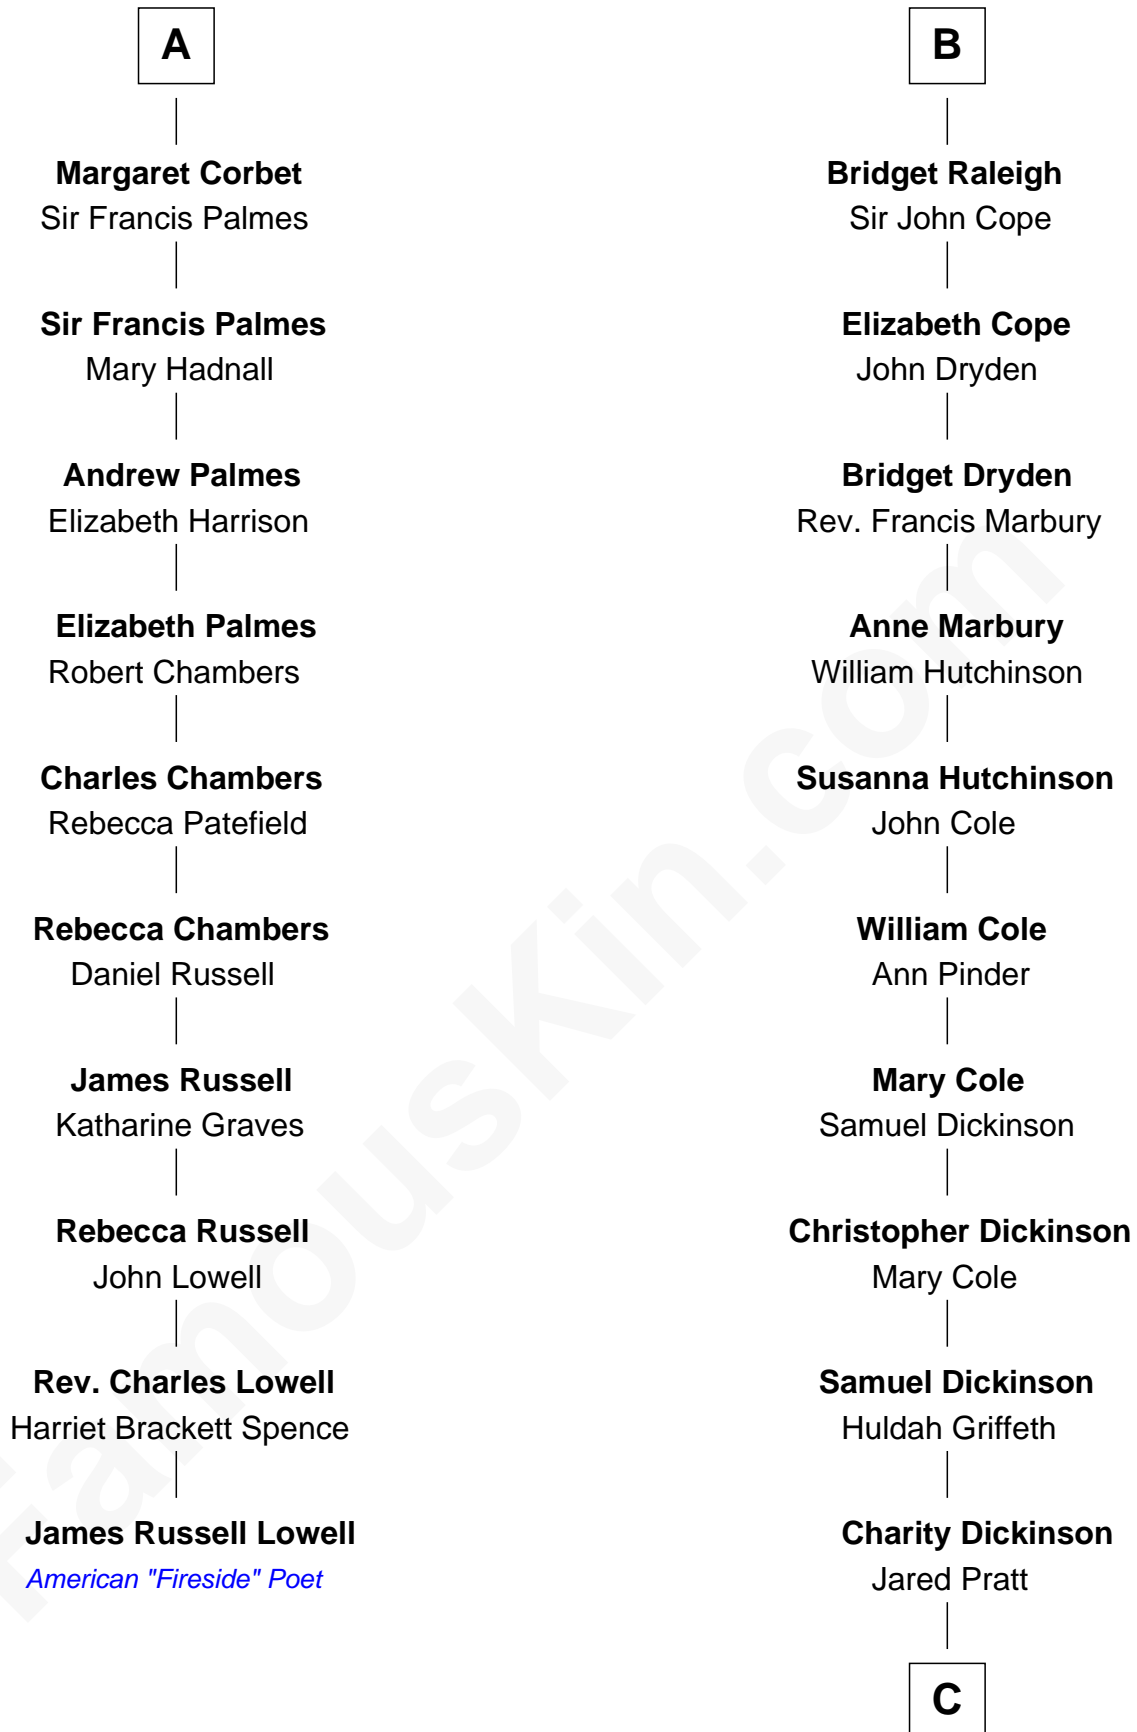

FamousKin.com

Relationship Chart of

James Russell Lowell

American "Fireside" Poet

16th cousin 5 times removed of

Mitt Romney

70th Governor of Massachusetts

C

Parley Parker Pratt

Mary Woods

Helaman Pratt

Anna Johanna Dorothy Wilcken

Anna Amelia Pratt

Gaskell Samuel Romney

George Wilcken Romney

Lenore Emily LaFount

Mitt Romney

70th Governor of Massachusetts