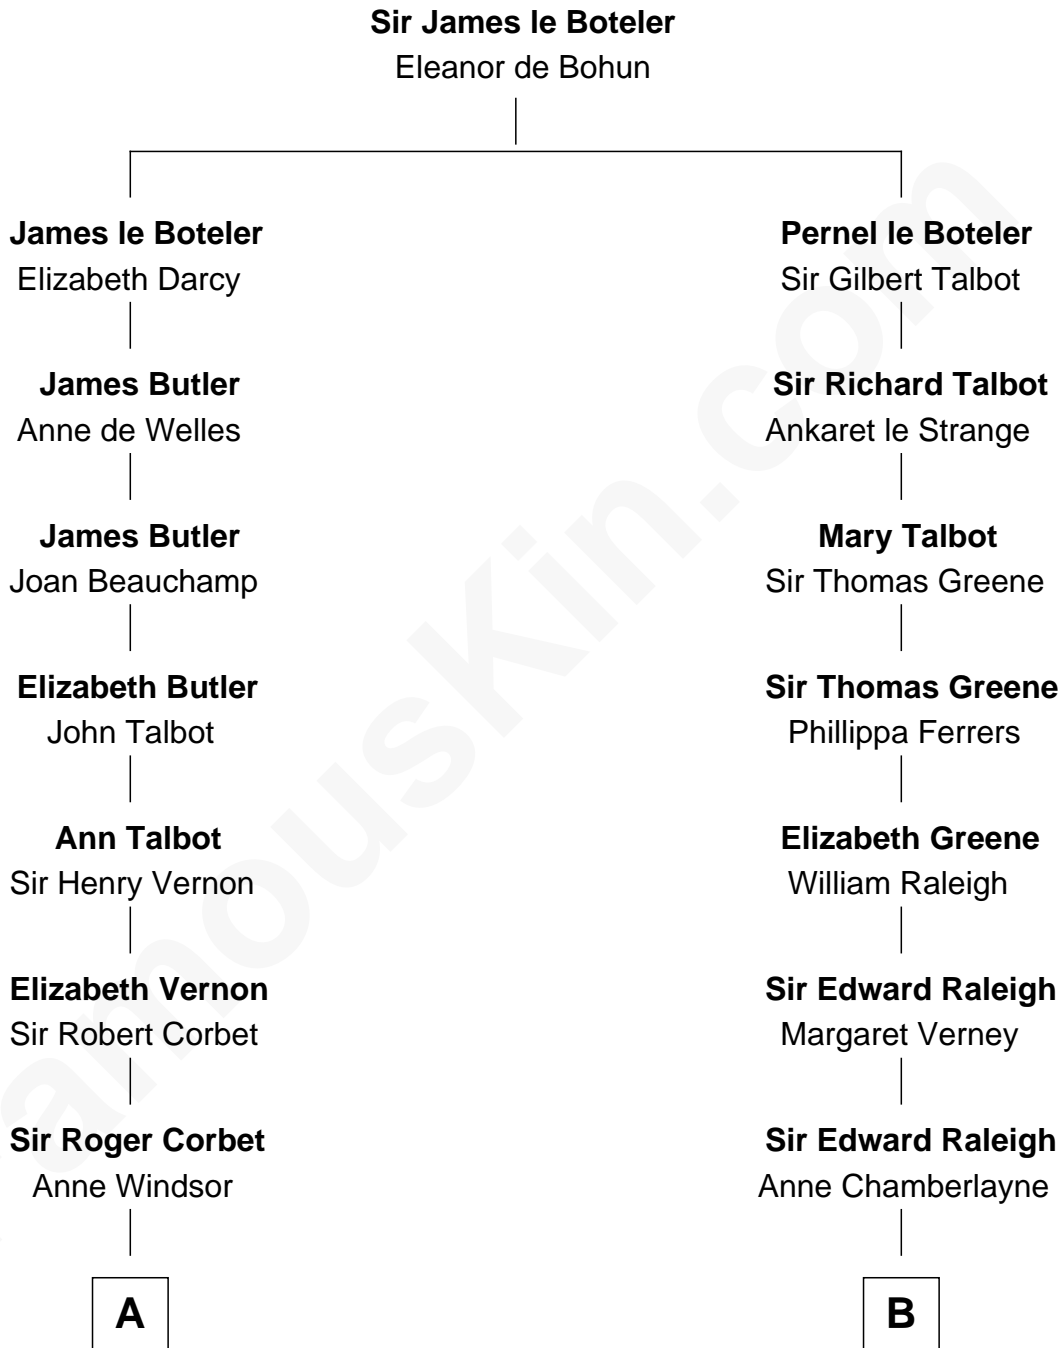

FamousKin.com

Relationship Chart of

James Russell Lowell

American "Fireside" Poet

16th cousin 5 times removed of

Mitt Romney

70th Governor of Massachusetts

C

Parley Parker Pratt

Mary Woods

Helaman Pratt

Anna Johanna Dorothy Wilcken

Anna Amelia Pratt

Gaskell Samuel Romney

George Wilcken Romney

Lenore Emily LaFount

Mitt Romney

70th Governor of Massachusetts