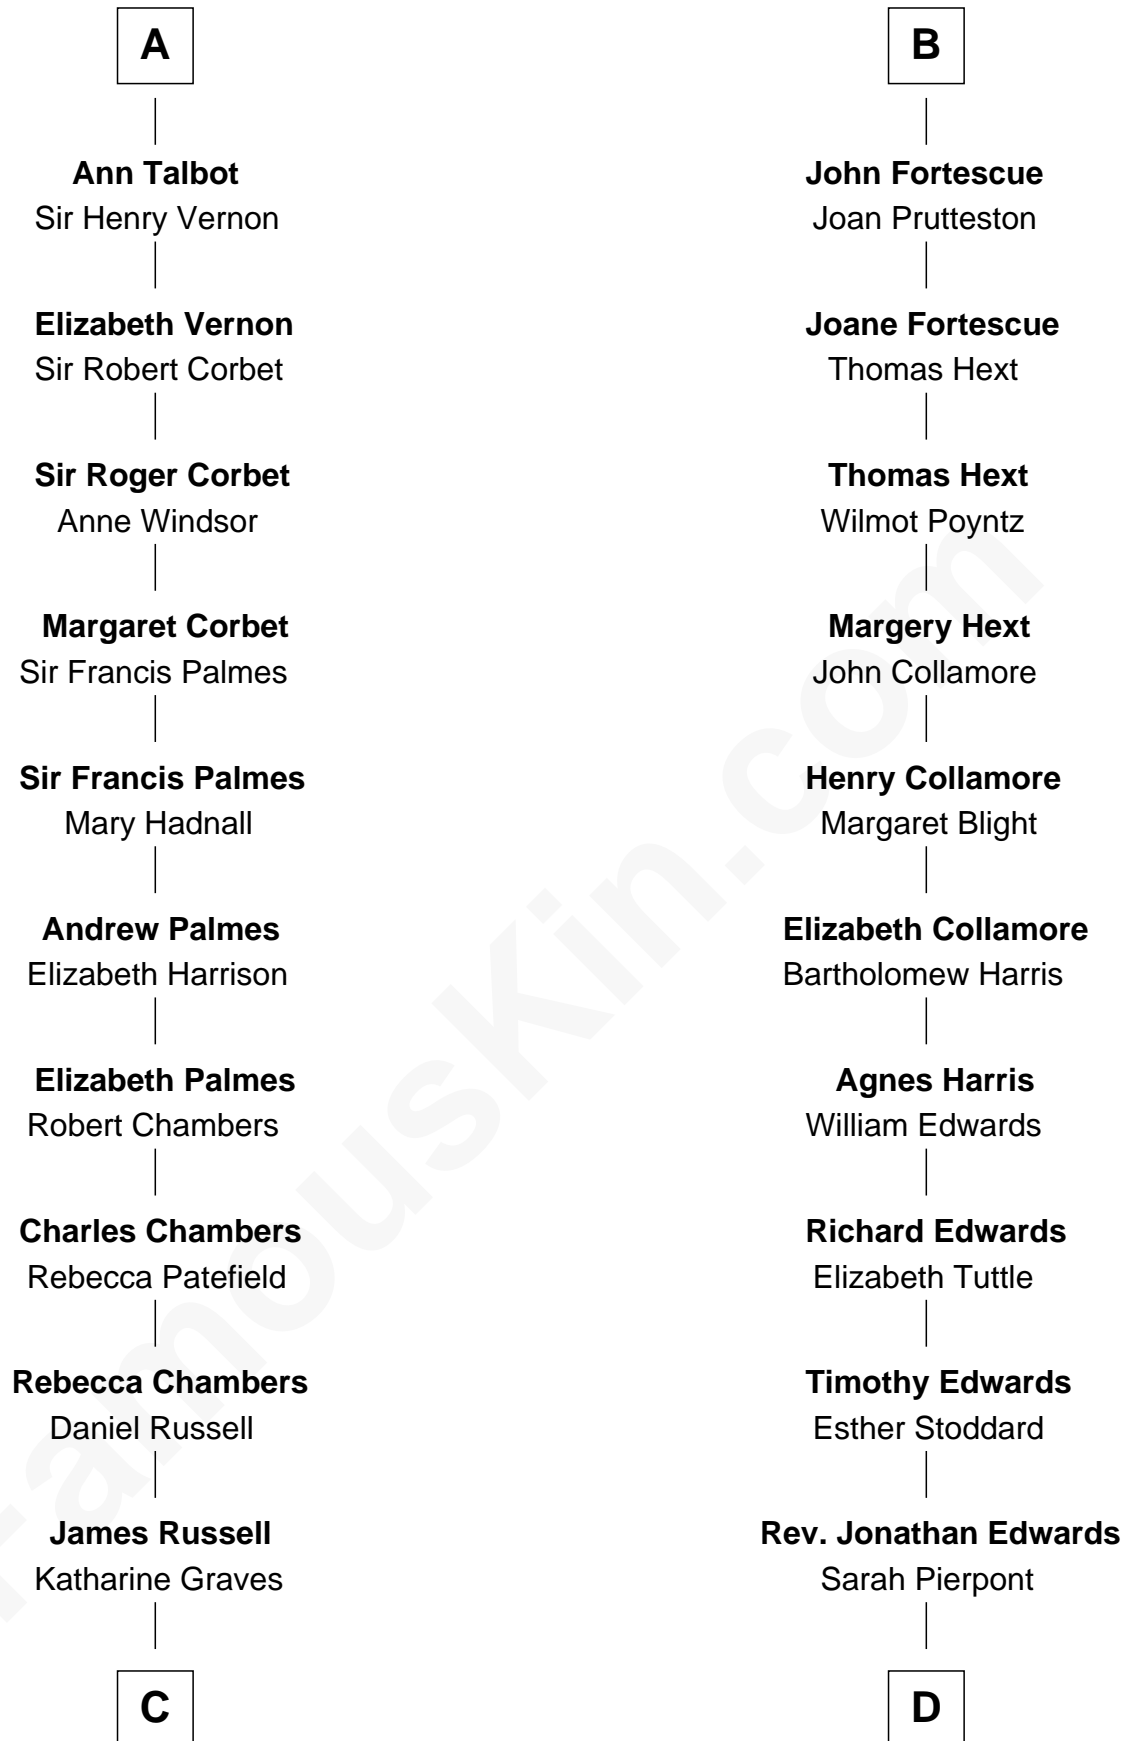

**FamousKin.com**  
**Relationship Chart of**  
**James Russell Lowell**  
*American "Fireside" Poet*

**18th cousin 1 time removed of**  
**Aaron Burr**  
*Killed Alexander Hamilton*

**C**

**Rebecca Russell**