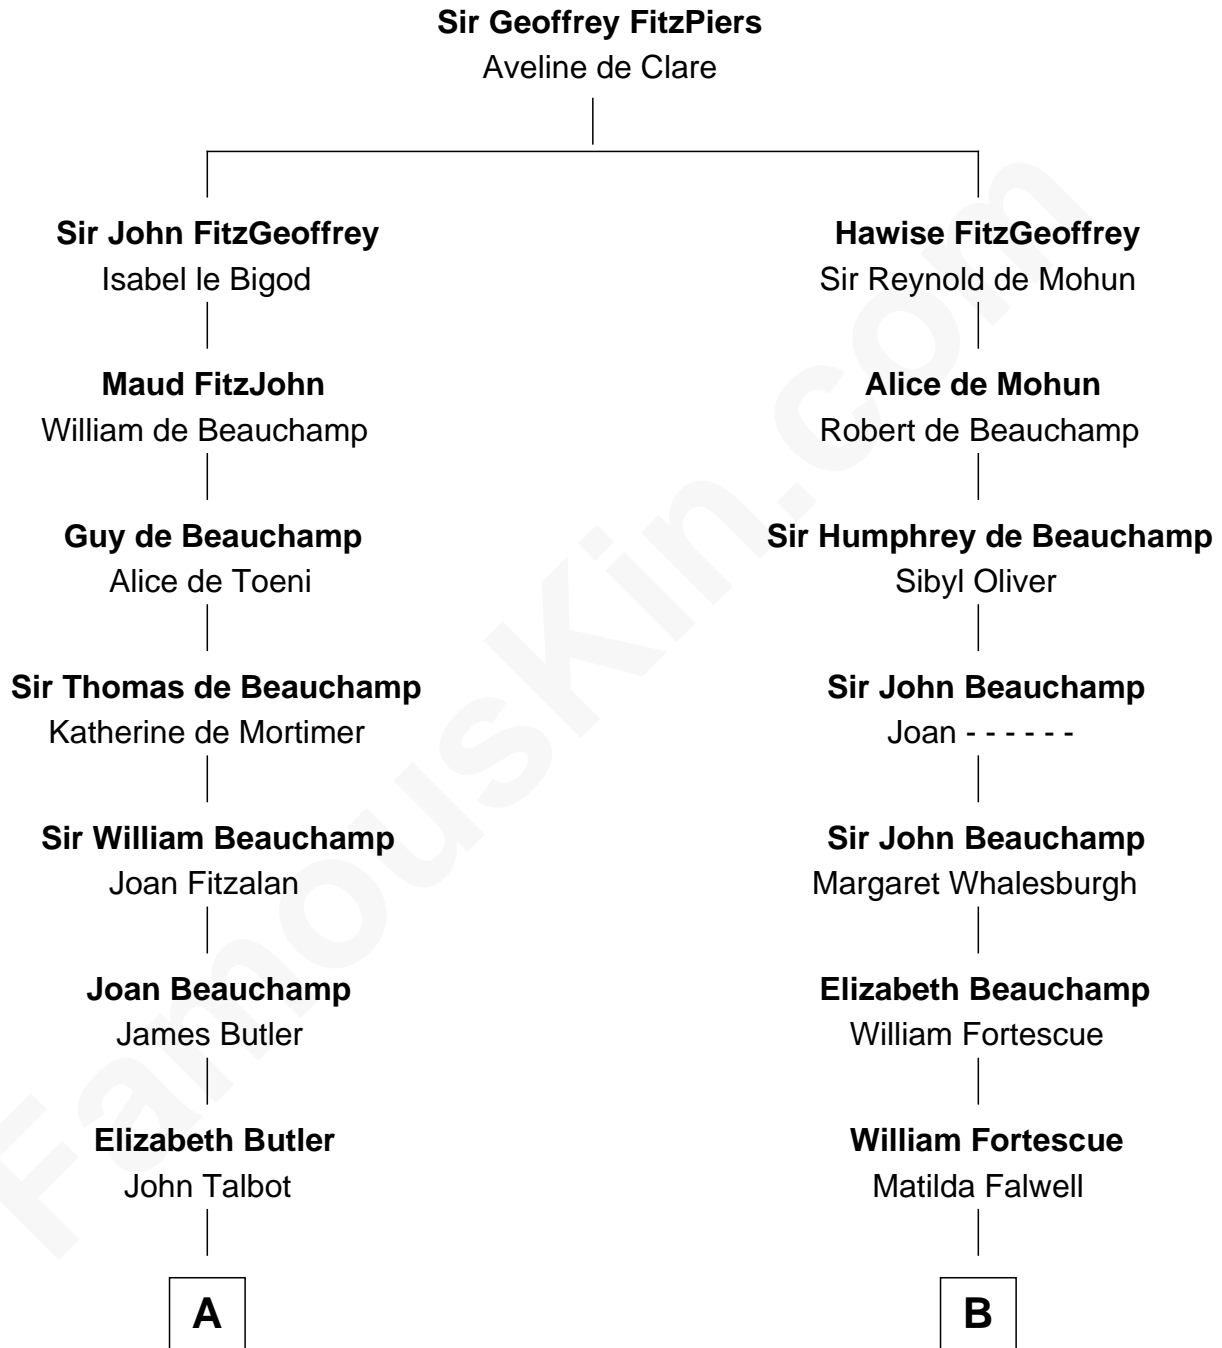

**FamousKin.com**  
**Relationship Chart of**  
**James Russell Lowell**  
*American "Fireside" Poet*

**18th cousin 1 time removed of**  
**Aaron Burr**  
*Killed Alexander Hamilton*

**C**

**Rebecca Russell**

John Lowell

**Rev. Charles Lowell**  
Harriet Brackett Spence

**James Russell Lowell**  
*American "Fireside" Poet*

**D**

**Esther Edwards**

Aaron Burr

**Aaron Burr**  
*Killed Alexander Hamilton*

FamousKin.com