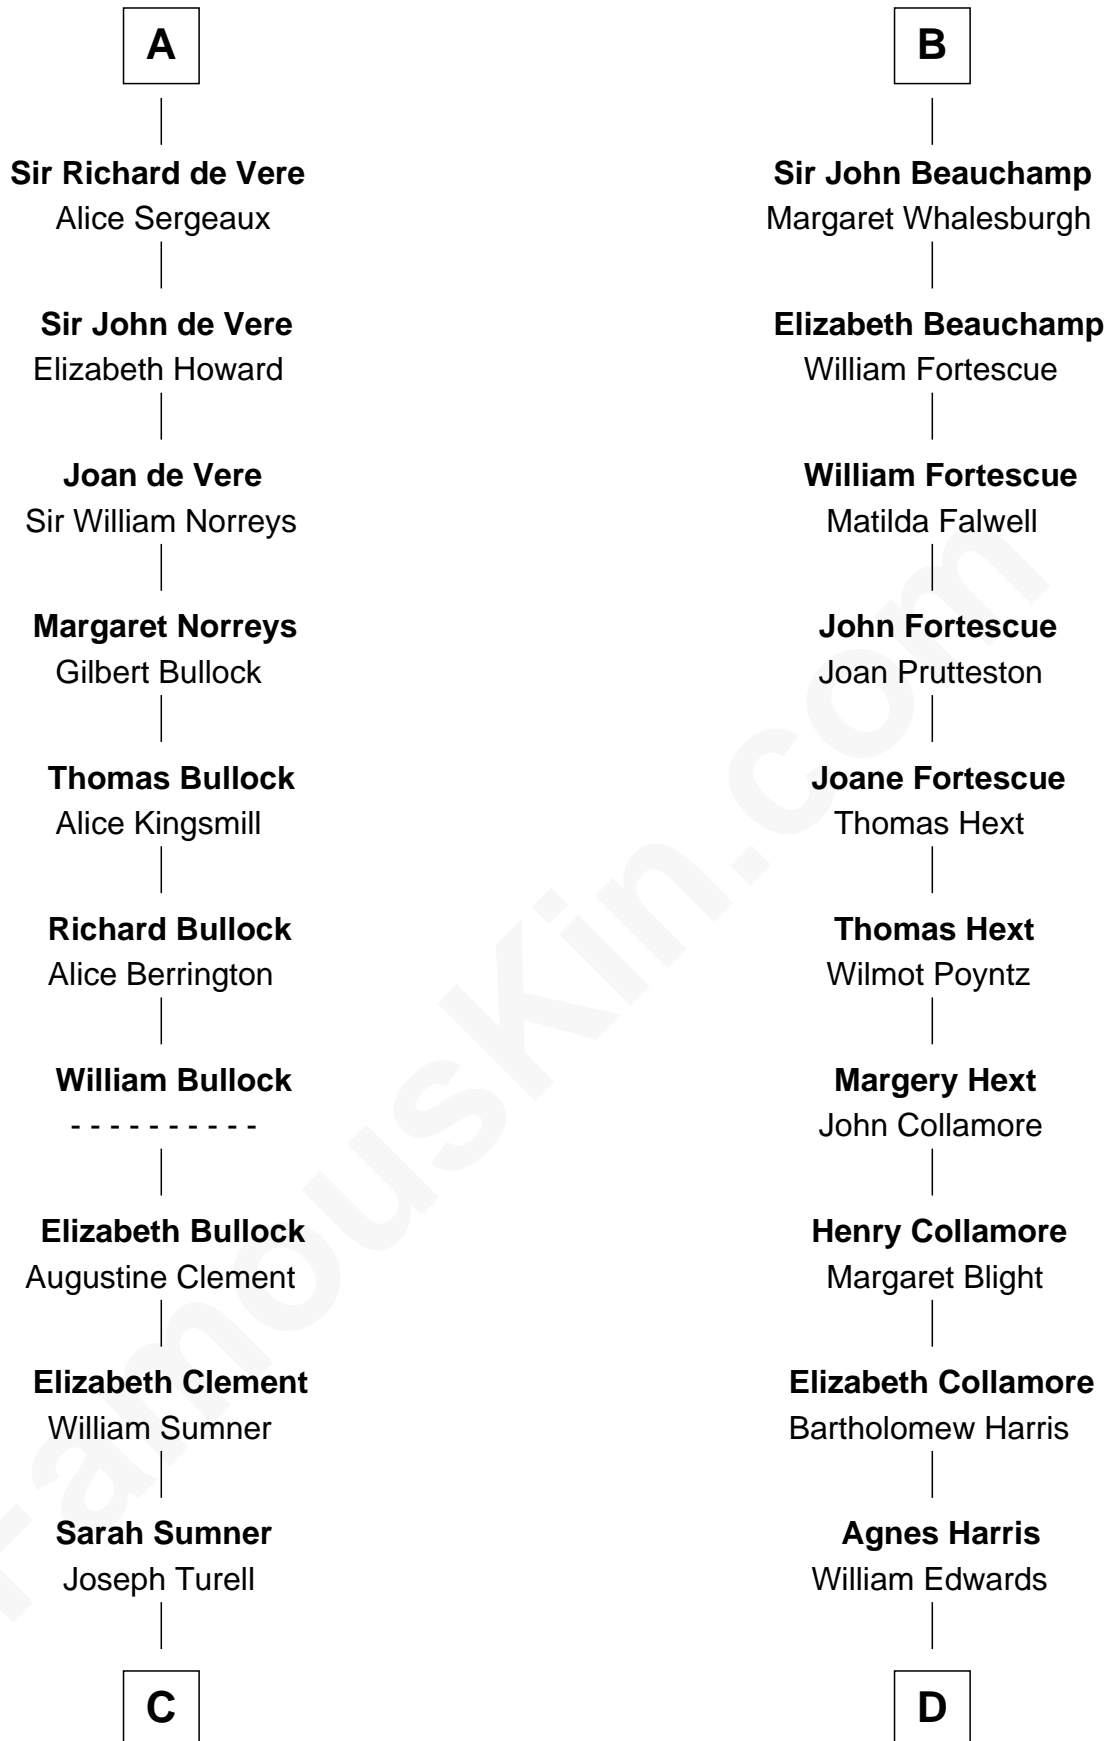

FamousKin.com Relationship Chart of

James Russell Lowell

American "Fireside" Poet

21st cousin of

Aaron Burr

Killed Alexander Hamilton

C

Sarah Turell
Noah Champney