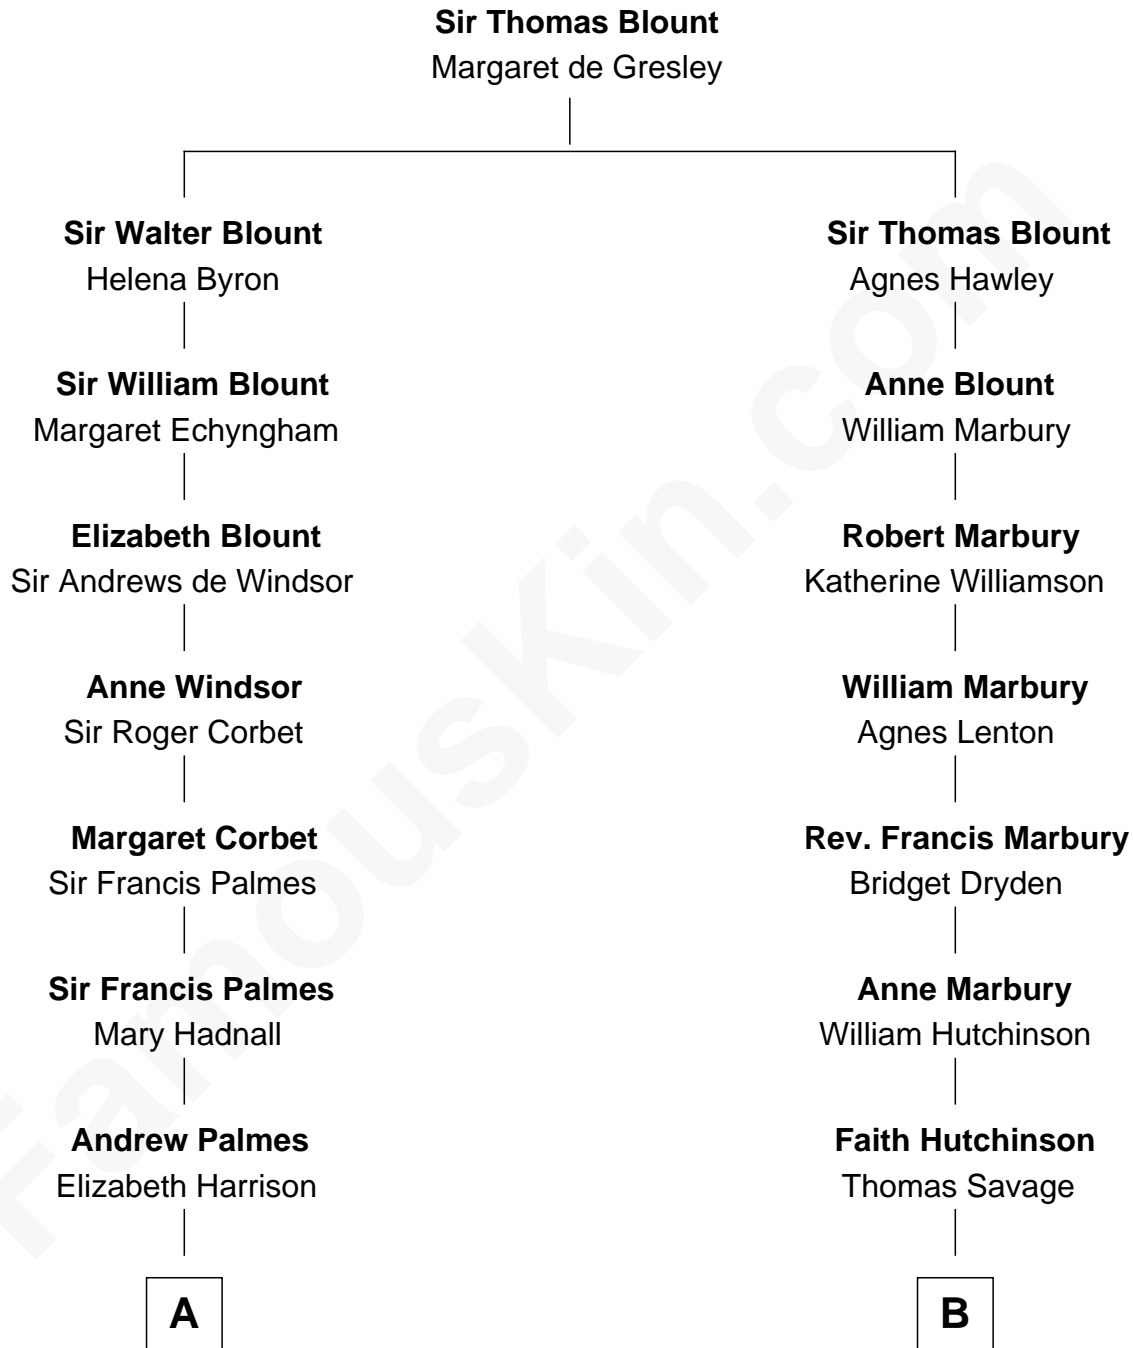

FamousKin.com
Relationship Chart of
James Russell Lowell
American "Fireside" Poet

13th cousin 3 times removed of
DuBose Heyward
Author of Porgy (Porgy & Bess)

A

Elizabeth Palmes

Robert Chambers

Charles Chambers