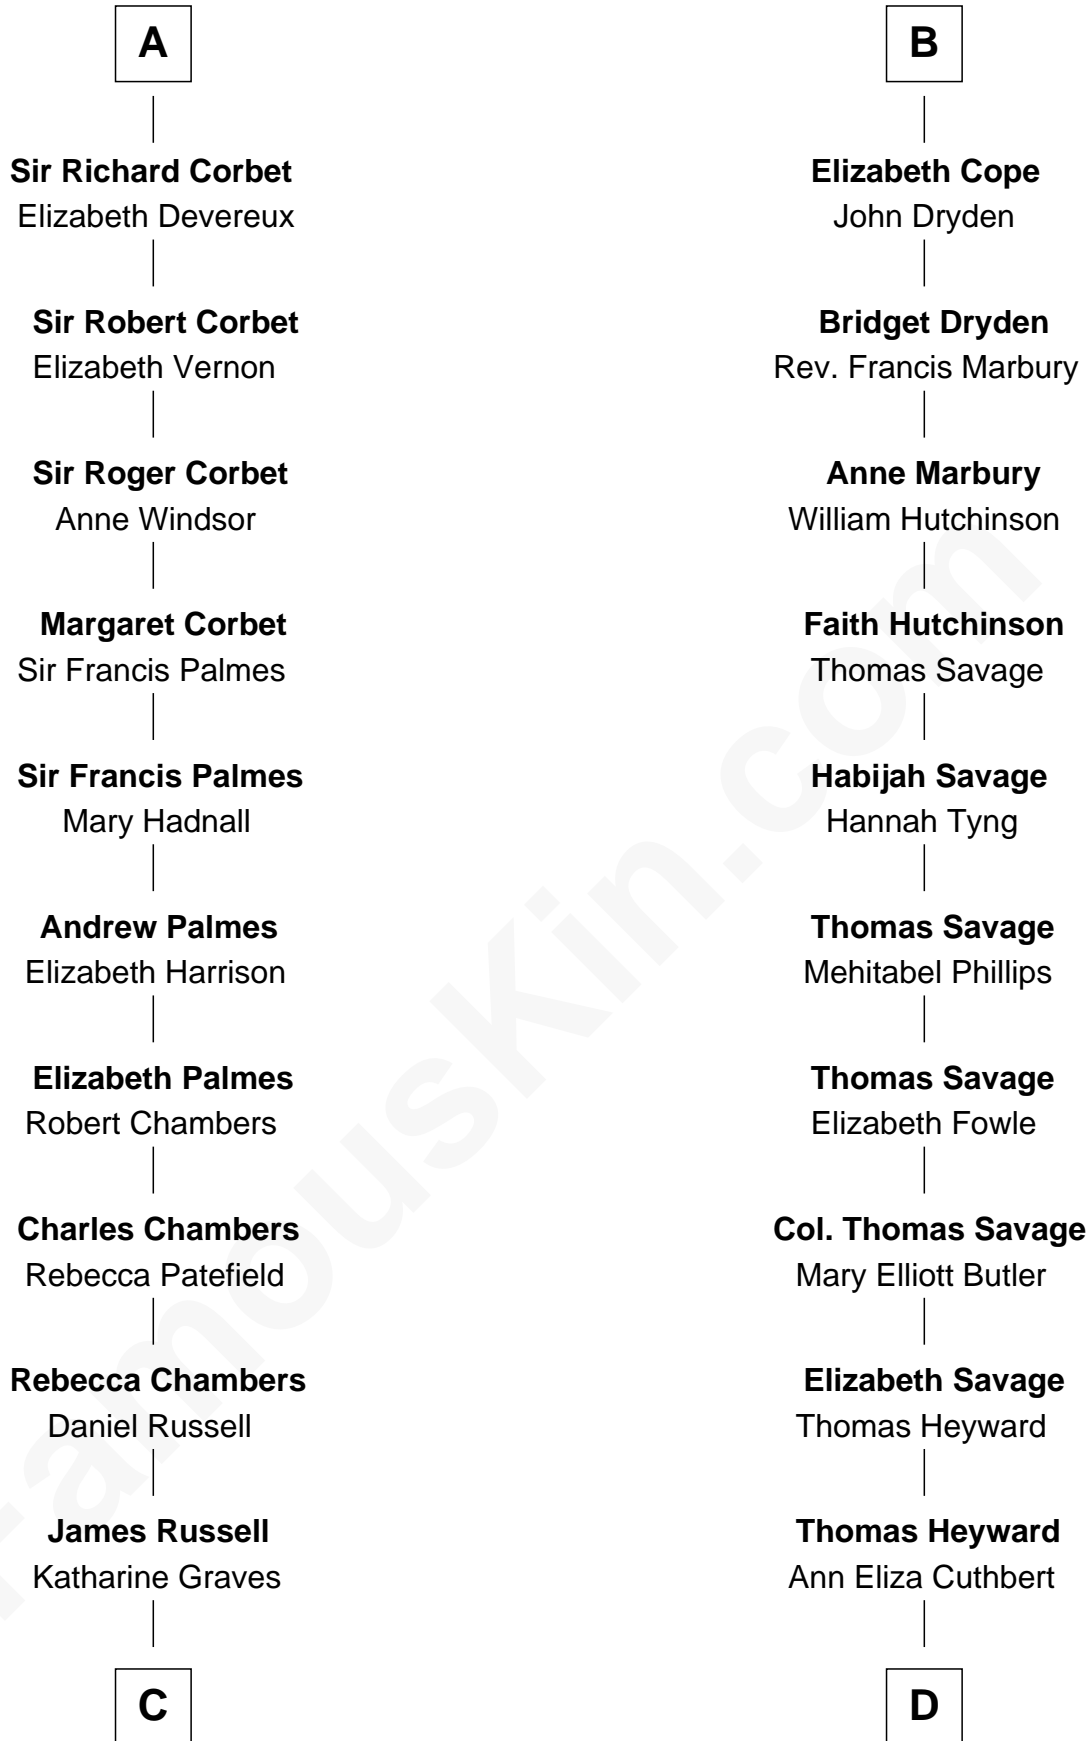

FamousKin.com Relationship Chart of

James Russell Lowell

American "Fireside" Poet

19th cousin 1 time removed of

DuBose Heyward

Author of Porgy (Porgy & Bess)

Sir Gilbert Talbot

Pernel le Boteler

Ankaret le Strange

Mary Talbot

Sir Thomas Greene

Sir Thomas Greene

Phillippa Ferrers

Elizabeth Greene

William Raleigh

Sir Edward Raleigh

Margaret Verney

Sir Edward Raleigh

Anne Chamberlayne

Bridget Raleigh

Sir John Cope

B

C

Rebecca Russell