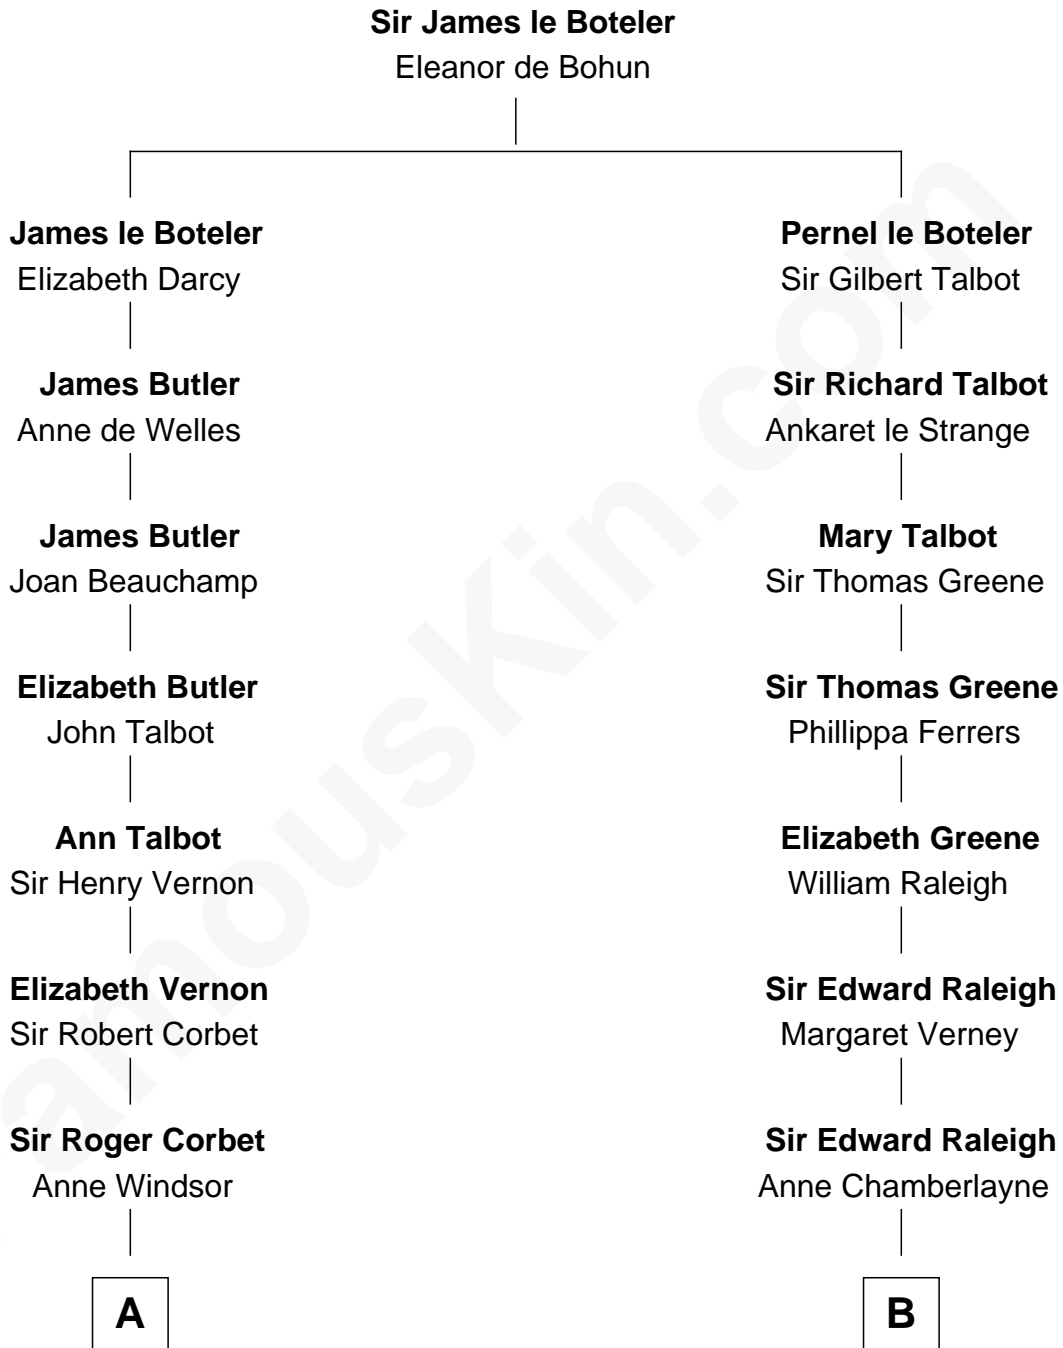

FamousKin.com
Relationship Chart of
James Russell Lowell
American "Fireside" Poet

16th cousin 5 times removed of
DuBose Heyward
Author of Porgy (Porgy & Bess)

A

Margaret Corbet
Sir Francis Palmes

Sir Francis Palmes
Mary Hadnall

Andrew Palmes
Elizabeth Harrison

Elizabeth Palmes
Robert Chambers

Charles Chambers
Rebecca Patefield

Rebecca Chambers
Daniel Russell

James Russell
Katharine Graves

Rebecca Russell
John Lowell

Rev. Charles Lowell
Harriet Brackett Spence