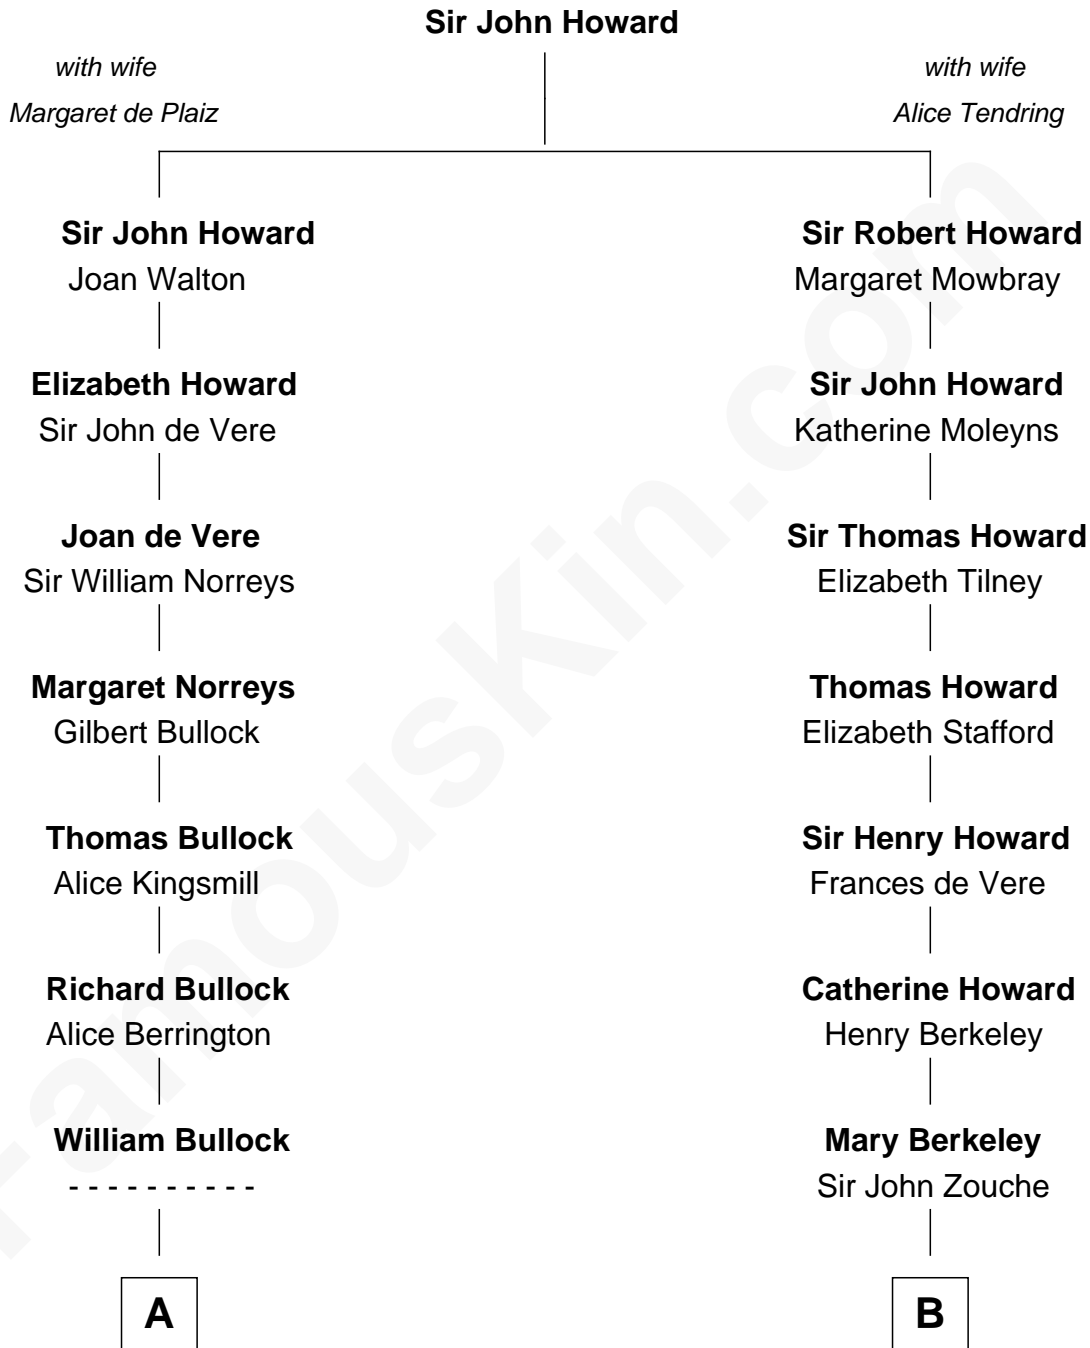

**FamousKin.com**  
**Relationship Chart of**  
**James Russell Lowell**  
*American "Fireside" Poet*

**14th cousin of**  
**Francis Scott Key**  
*Author of "The Star Spangled Banner"*

**A**

**Elizabeth Bullock**  
Augustine Clement