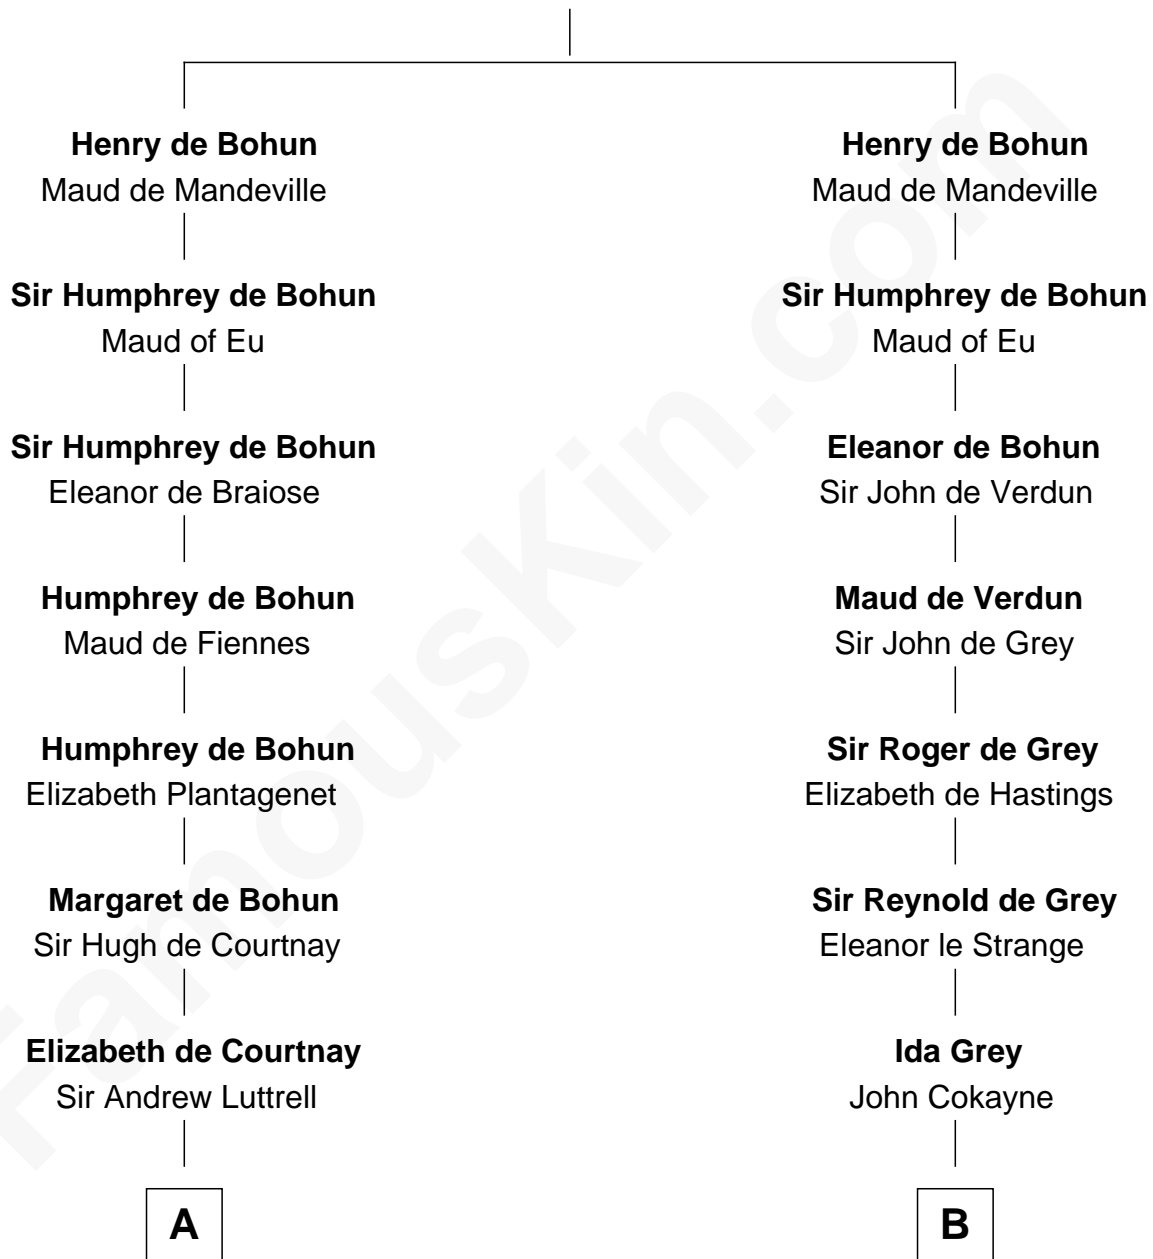

FamousKin.com Relationship Chart of

James Russell Lowell

American "Fireside" Poet

21st cousin of

Francis Scott Key

Author of "The Star Spangled Banner"

Humphrey IV de Bohun

Margaret of Scotland

Alicia Arnold
John Ross

Ann Arnold Ross
Frances Key

John Ross Key
Anne Phebe Penn Dagworthy Charlton

Francis Scott Key
Author of "The Star Spangled Banner"