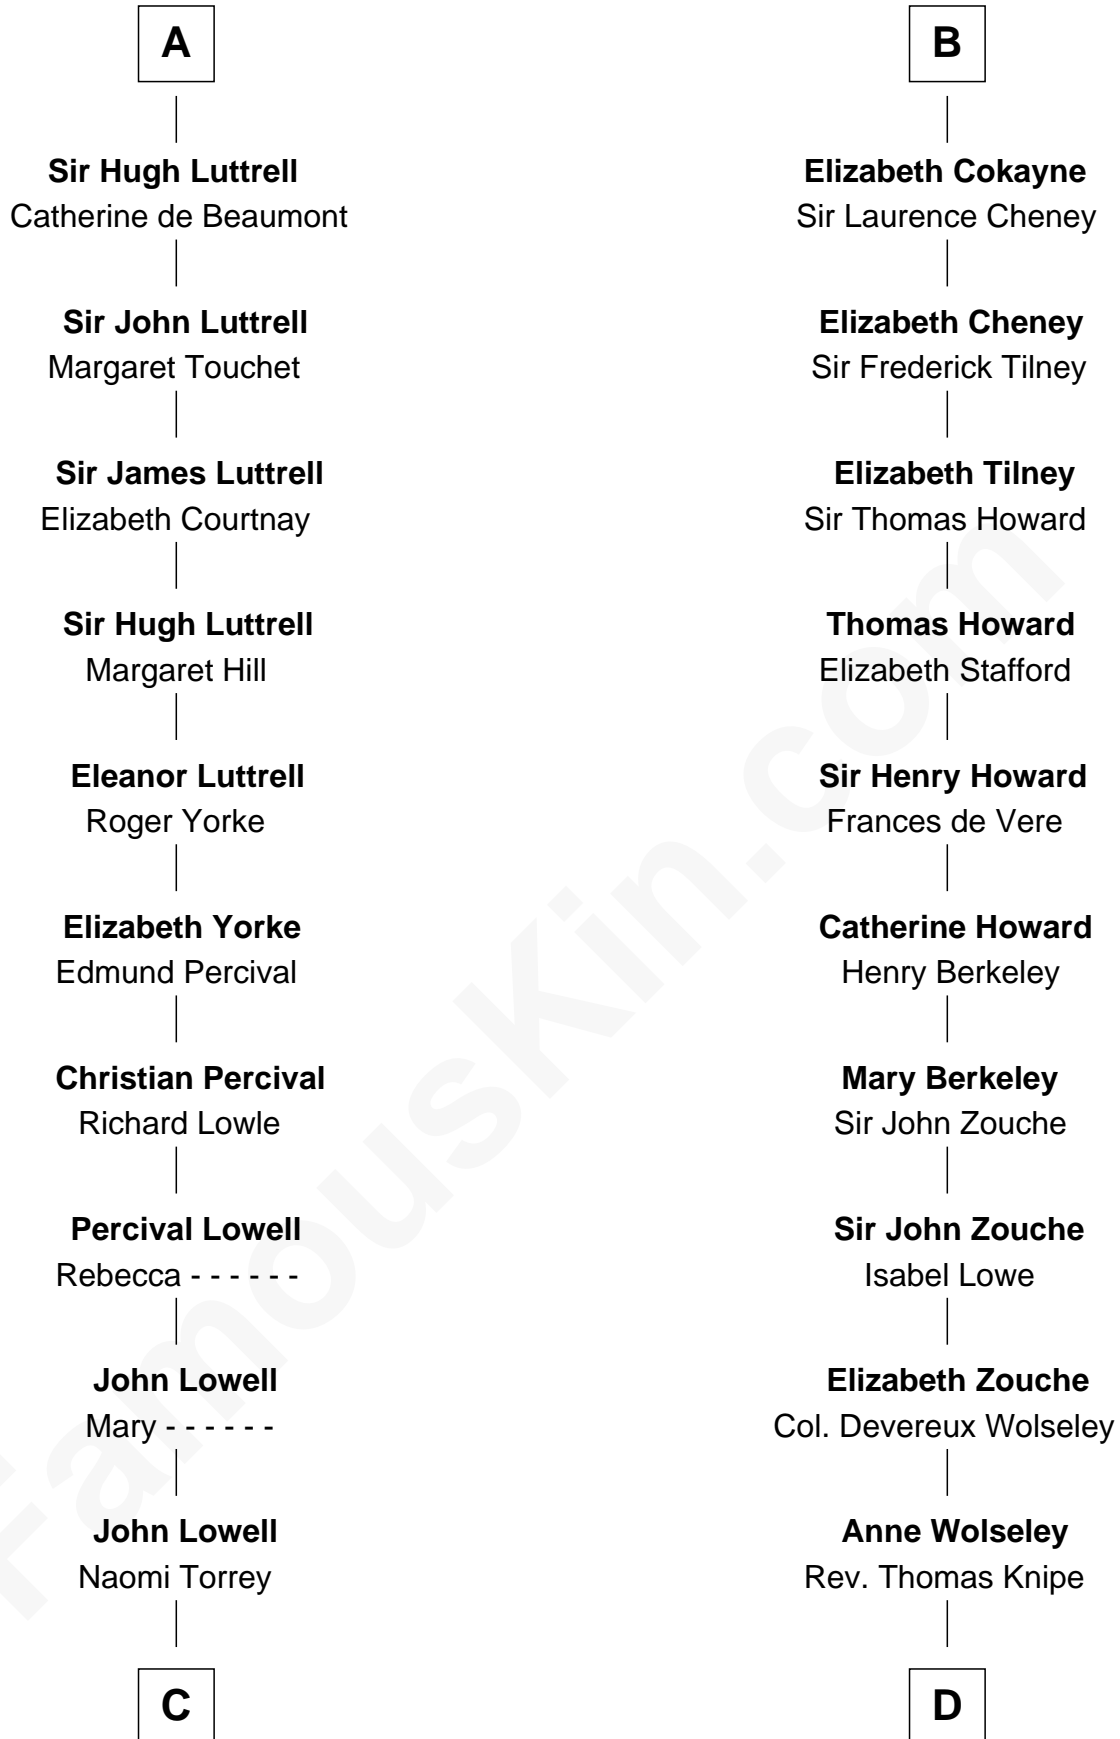

# FamousKin.com Relationship Chart of

**James Russell Lowell**

*American "Fireside" Poet*

21st cousin of

**Francis Scott Key**

*Author of "The Star Spangled Banner"*

**C**

**Ebenezer Lowell**  
Elizabeth Shailer

**Alicia Arnold**  
John Ross

**Ann Arnold Ross**  
Frances Key

**John Ross Key**  
Anne Phebe Penn Dagworthy Charlton

**Francis Scott Key**  
*Author of "The Star Spangled Banner"*