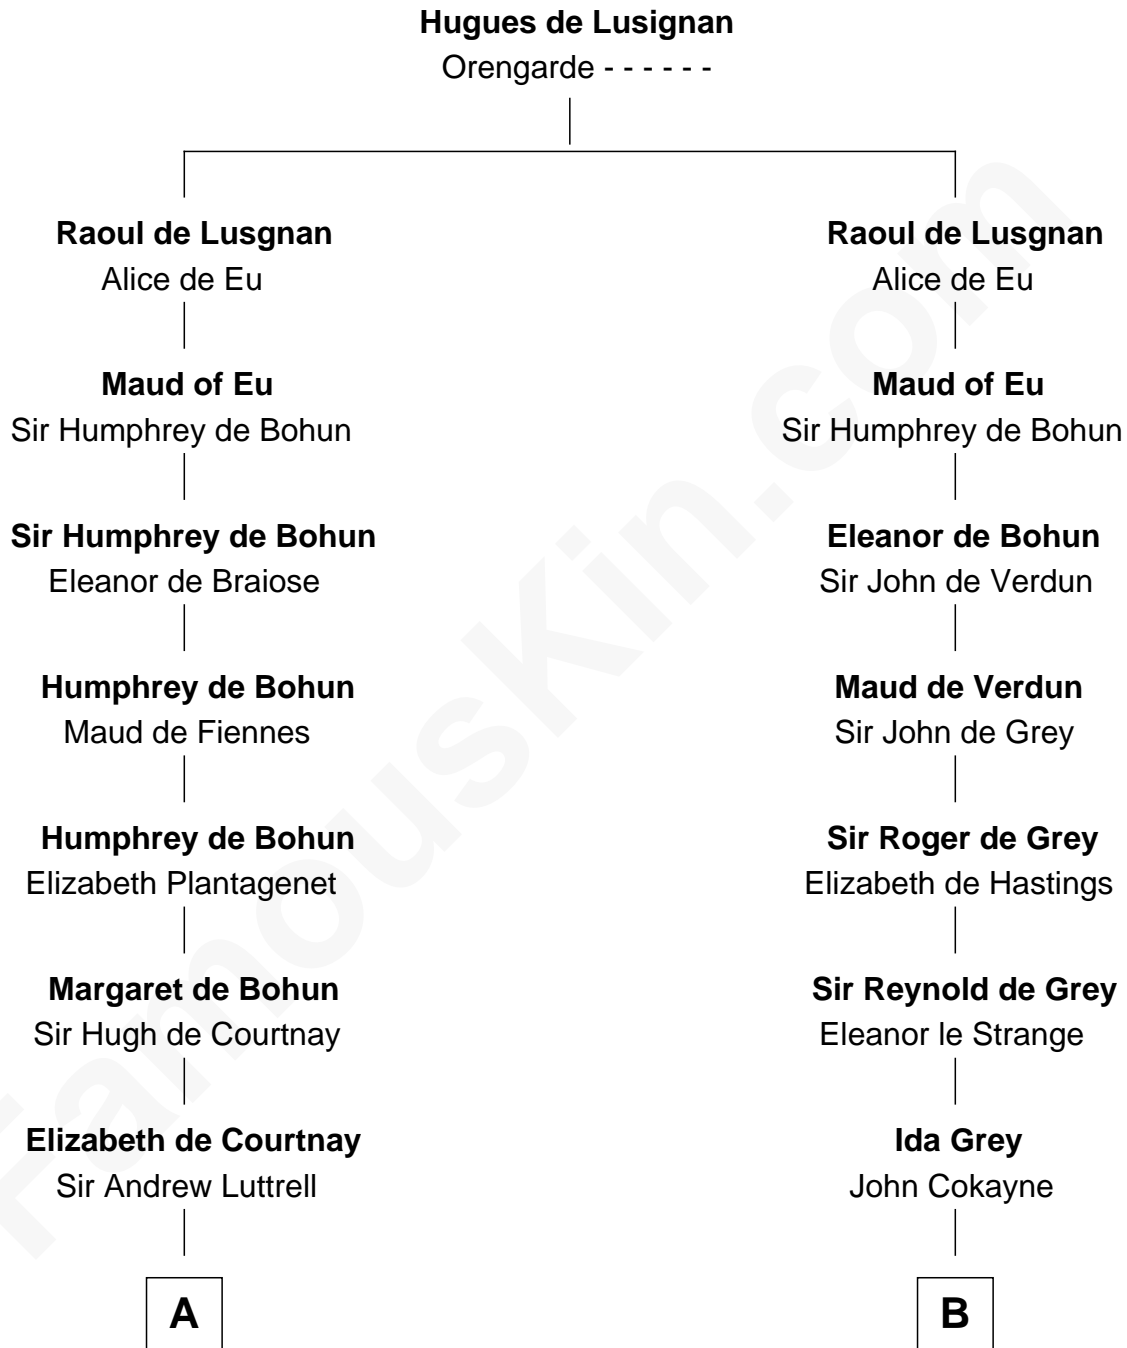

# FamousKin.com Relationship Chart of

**James Russell Lowell**

*American "Fireside" Poet*

21st cousin of

**Francis Scott Key**

*Author of "The Star Spangled Banner"*

**C**

**Ebenezer Lowell**  
Elizabeth Shailer

**Alicia Arnold**  
John Ross

**Ann Arnold Ross**  
Frances Key

**John Ross Key**  
Anne Phebe Penn Dagworthy Charlton

**Francis Scott Key**  
*Author of "The Star Spangled Banner"*