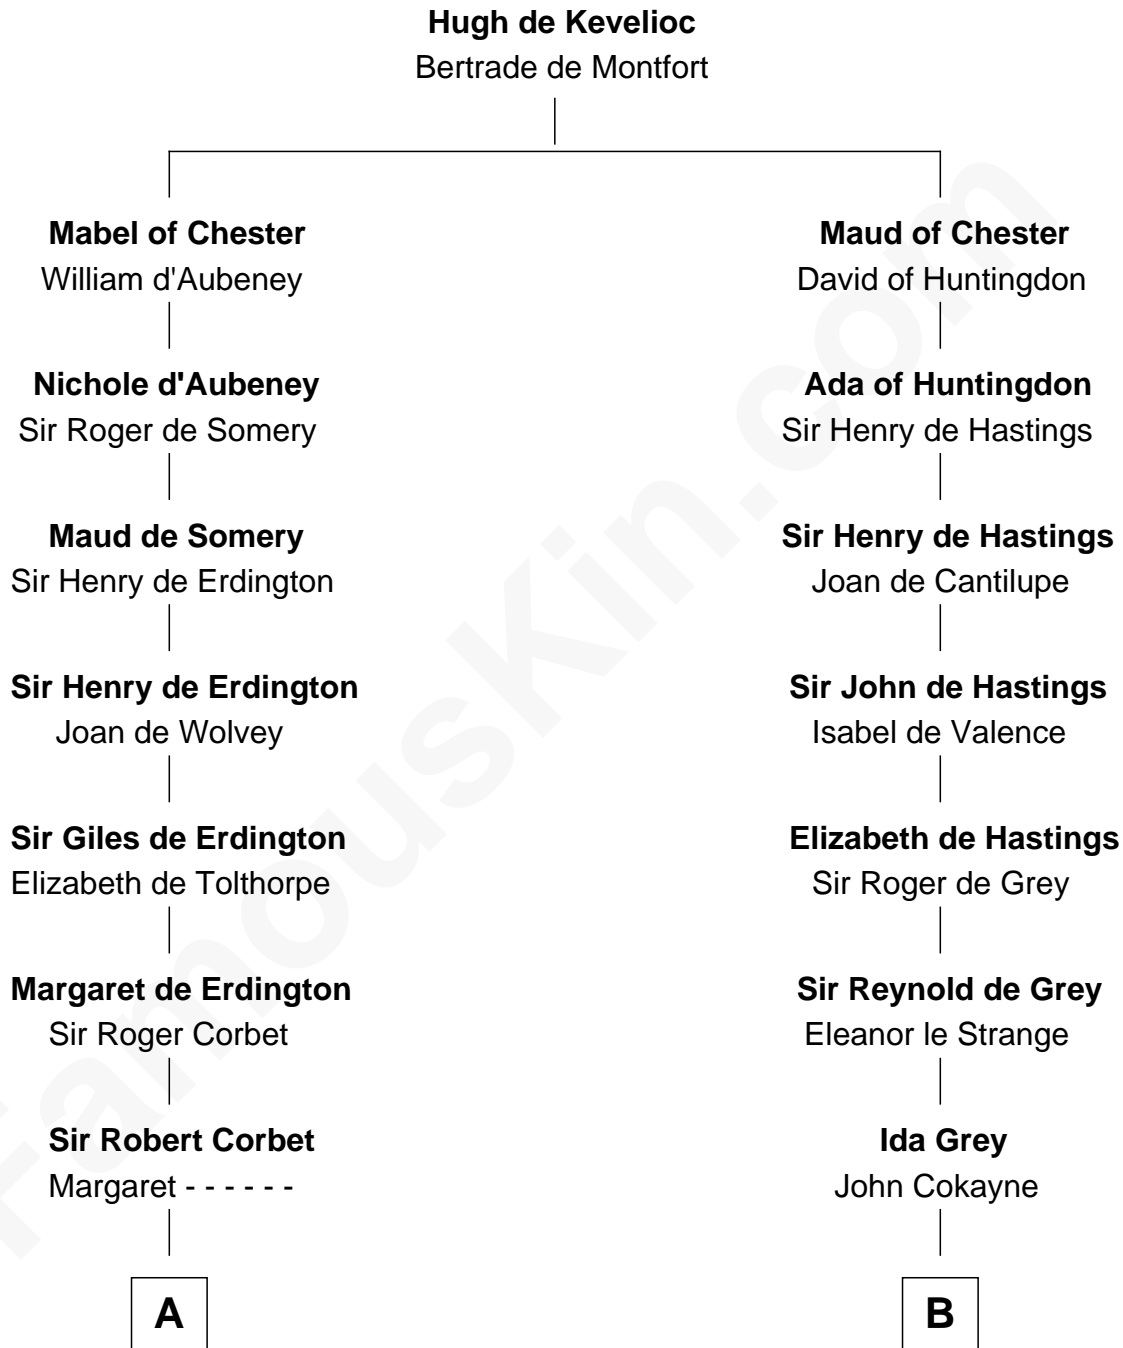

FamousKin.com
Relationship Chart of
James Russell Lowell
American "Fireside" Poet

20th cousin 1 time removed of
Francis Scott Key
Author of "The Star Spangled Banner"

C

James Russell
Katharine Graves

Rebecca Russell
John Lowell