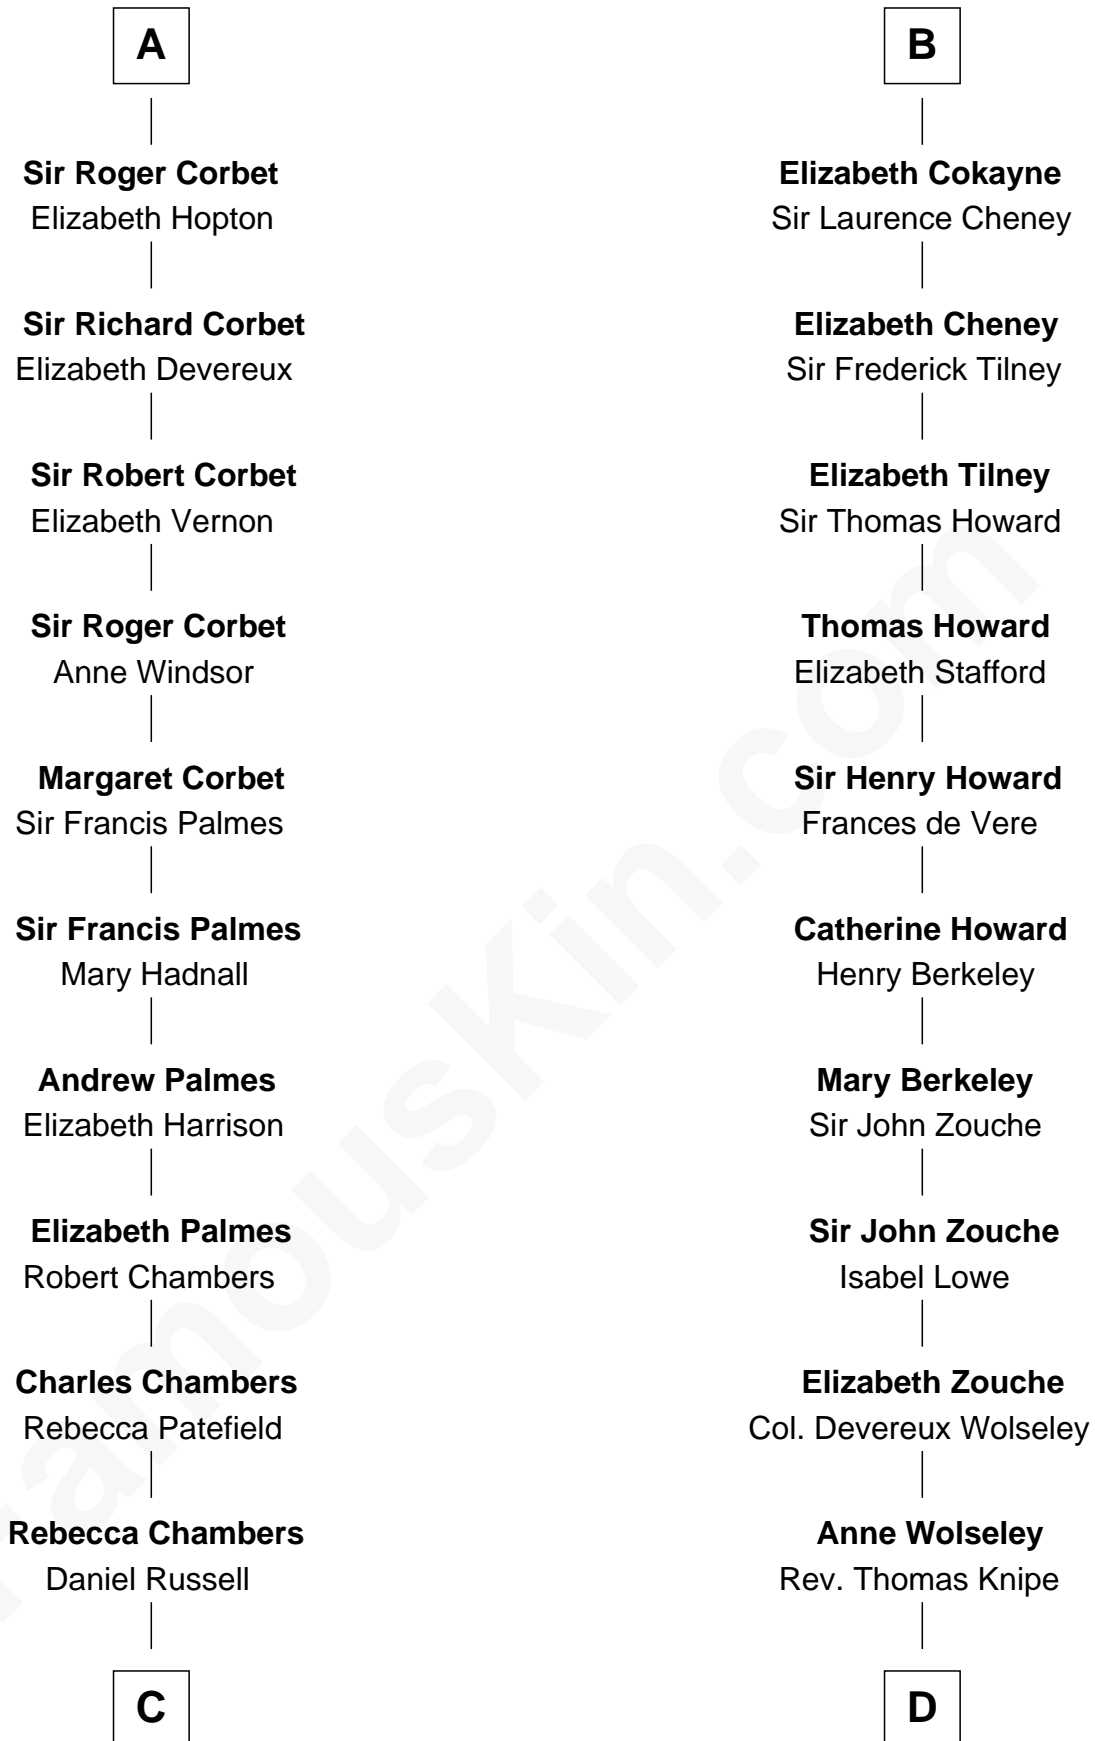

FamousKin.com
Relationship Chart of
James Russell Lowell
American "Fireside" Poet

20th cousin 1 time removed of
Francis Scott Key
Author of "The Star Spangled Banner"

C

James Russell
Katharine Graves

Rebecca Russell
John Lowell

Francis Scott Key
Author of "The Star Spangled Banner"