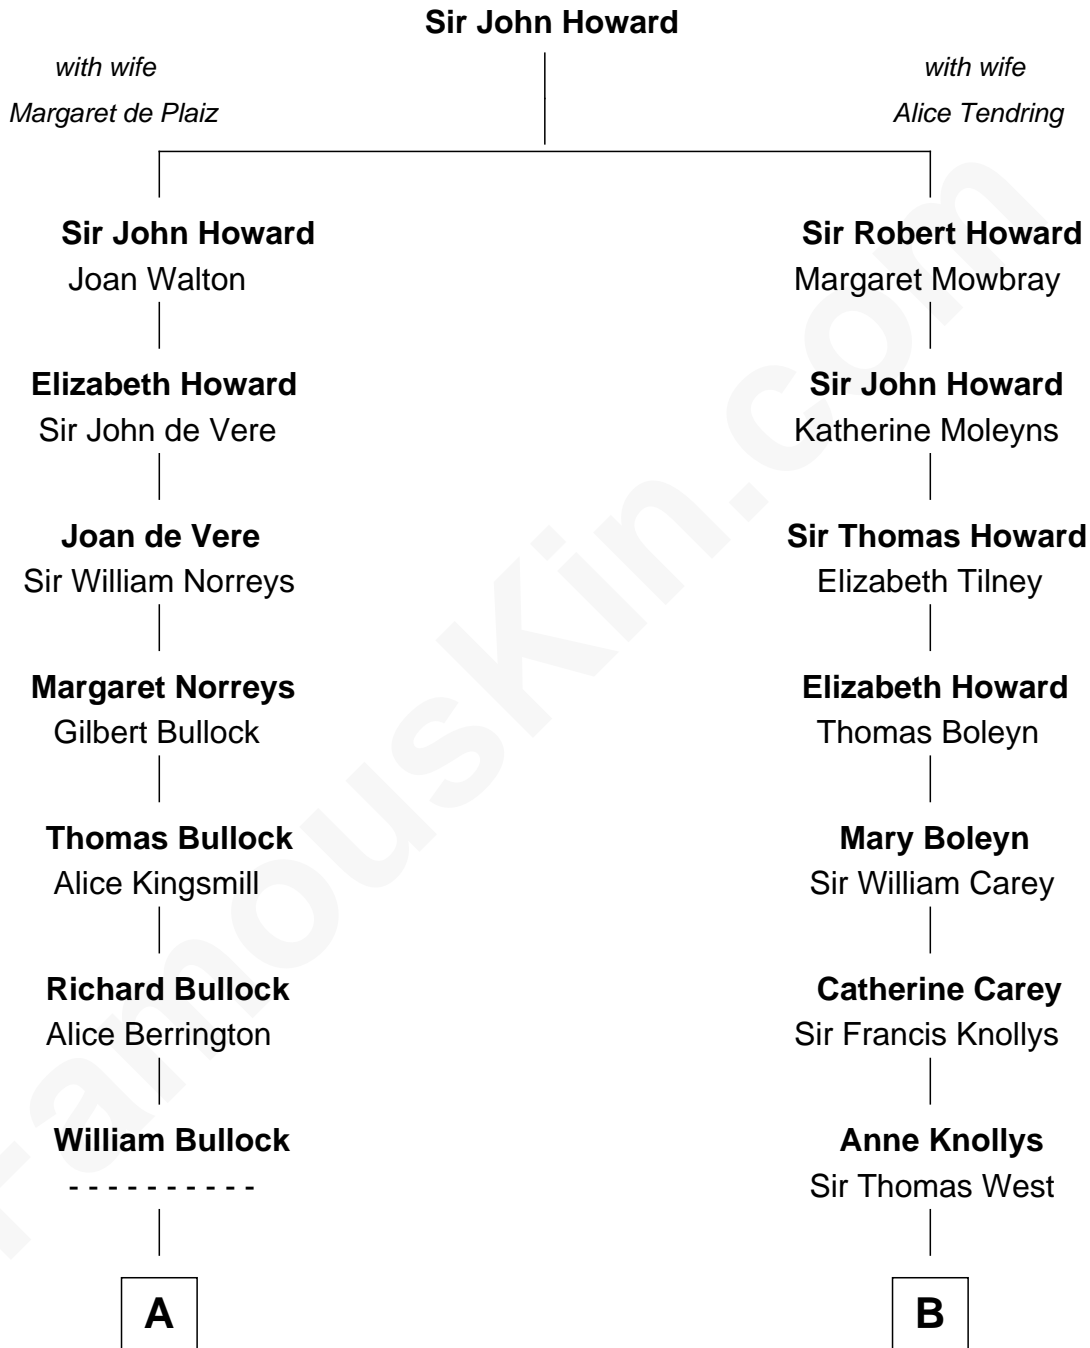

FamousKin.com
Relationship Chart of
James Russell Lowell
American "Fireside" Poet

14th cousin 2 times removed of

John D. Rockefeller
Founder of the Standard Oil Company

A

Elizabeth Bullock
Augustine Clement